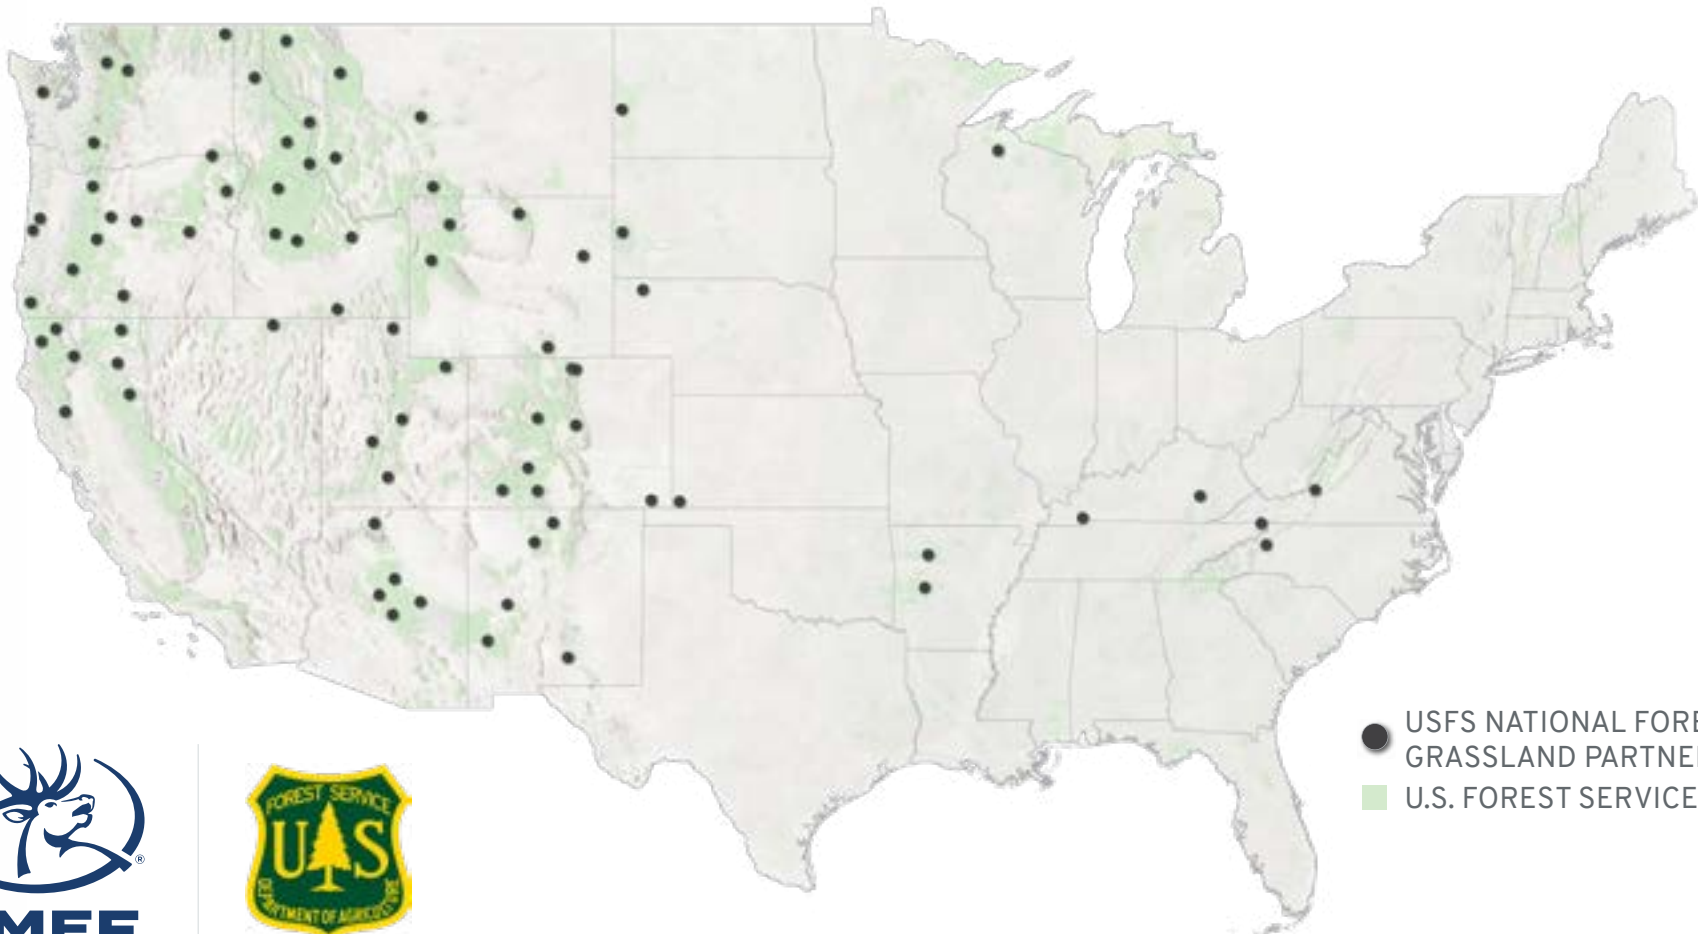

ACCESS ACRES

363,134

CHUCKANDGRACEBARTLETT.COM

Total Value of RMEF-USFS Cooperative Efforts \$369,327,742

CATEGORY	RMEF \$	USFS \$	COOP \$	TOTAL \$
Land Conservation & Access*	*Land Conservation projects reflect value of land protected at time of transaction rather than expenditures			\$159,227,243
Habitat Stewardship	\$26,247,947	\$88,332,183	\$61,804,983	\$176,385,113
Wildlife Management	\$5,962,070	\$8,645,338	\$15,656,428	\$30,263,836
Hunting Heritage	\$747,123	\$658,361	\$2,046,065	\$3,451,549

HUNTING
— IS —
CONSERVATION

RMEF.ORG

- USFS NATIONAL FOREST & GRASSLAND PARTNERSHIPS
- U.S. FOREST SERVICE

USFS PARTNERSHIPS

Apache-Sitgreaves National Forest
 Arapaho & Roosevelt National Forest
 Ashley National Forest
 Beaverhead-Deerlodge National Forest
 Bighorn National Forest
 Bitterroot National Forest
 Black Hills National Forest
 Boise National Forest
 Bridger-Teton National Forest
 Caribou-Targhee National Forest
 Carson National Forest
 Chequamegon-Nicolet National Forest
 Cherokee National Forest
 Cibola National Forest
 Cimarron National Grassland
 Coconino National Forest
 Colville National Forest

Comanche National Grassland
 Crooked River National Grassland
 Curlew National Grassland
 Custer Gallatin National Forest
 Dakota Prairie Grasslands
 Daniel Boone National Forest
 Deschutes National Forest
 Dixie National Forest
 Fishlake National Forest
 Flathead National Forest
 Fremont-Winema National Forest
 George Washington
 & Jefferson National Forest
 Gifford Pinchot National Forest
 Gila National Forest
 Grand Mesa, Uncompahgre
 & Gunnison National Forest