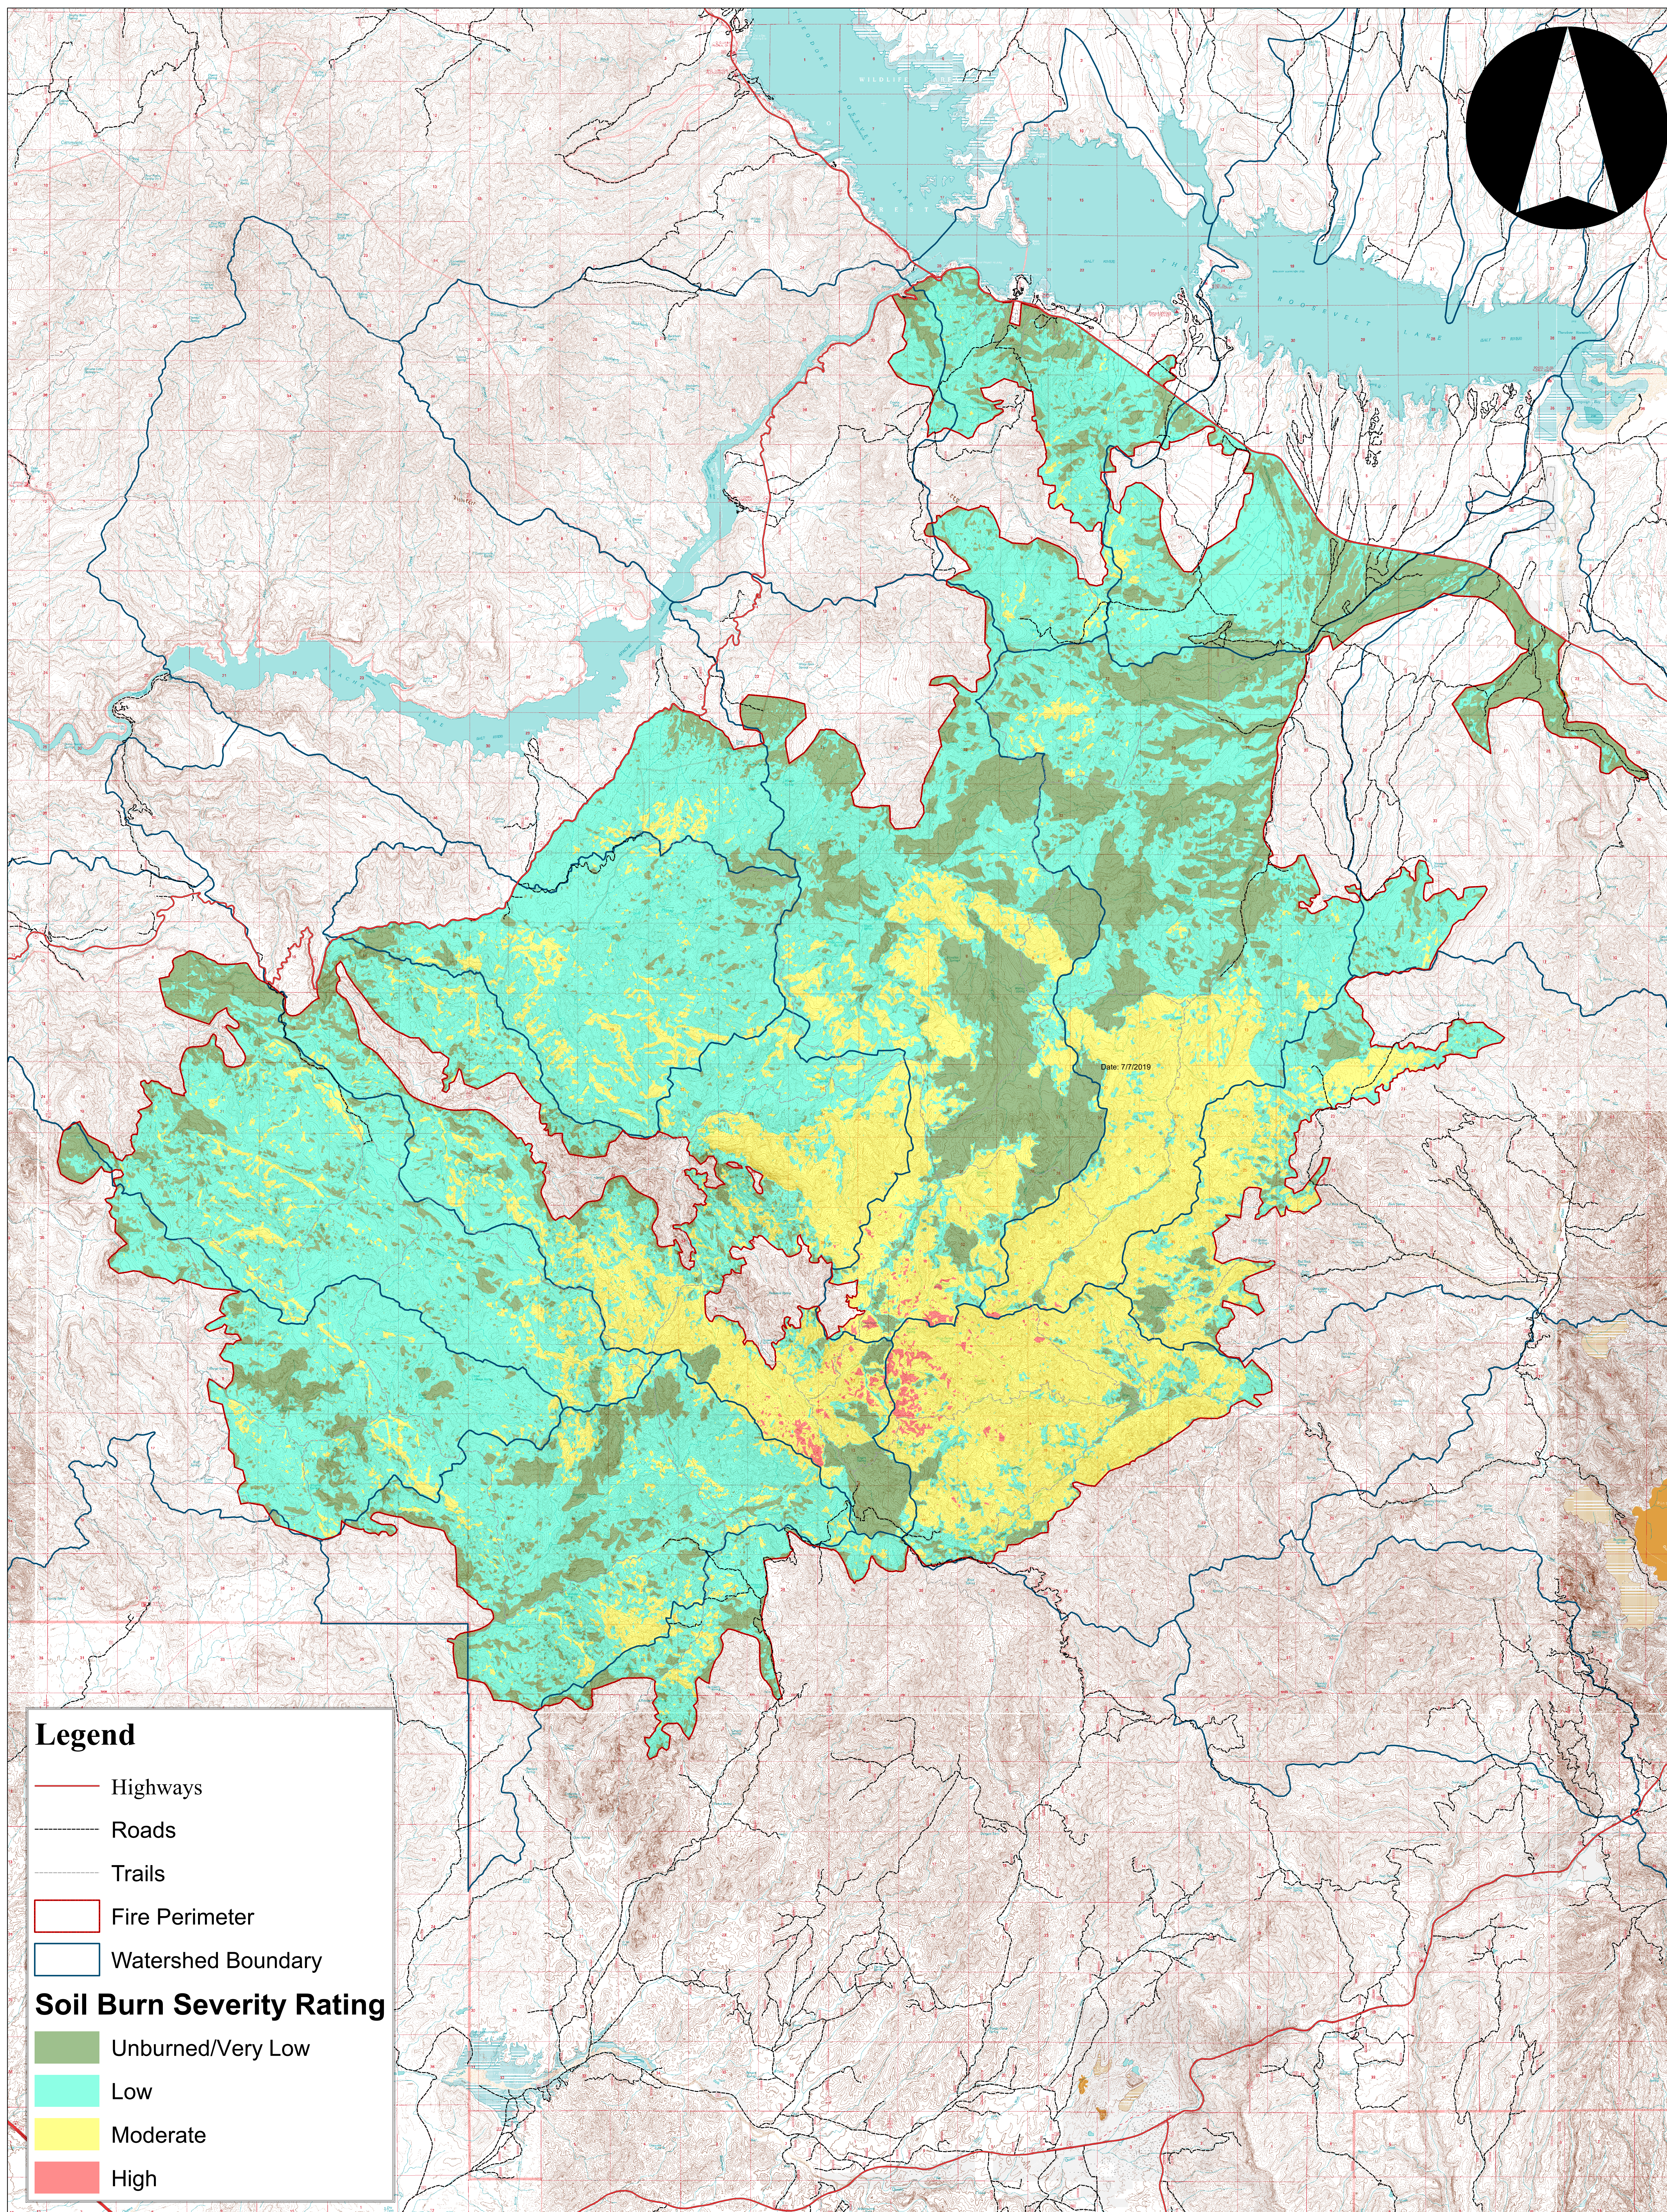

# Woodbury Fire: Soil Burn Severity

Date: 7/7/2019

1:50,000

## Legend

- Highways
- Roads
- Trails
- Fire Perimeter
- Watershed Boundary

## Soil Burn Severity Rating

- Unburned/Very Low
- Low
- Moderate
- High

0 1 2 4 6 8 Miles