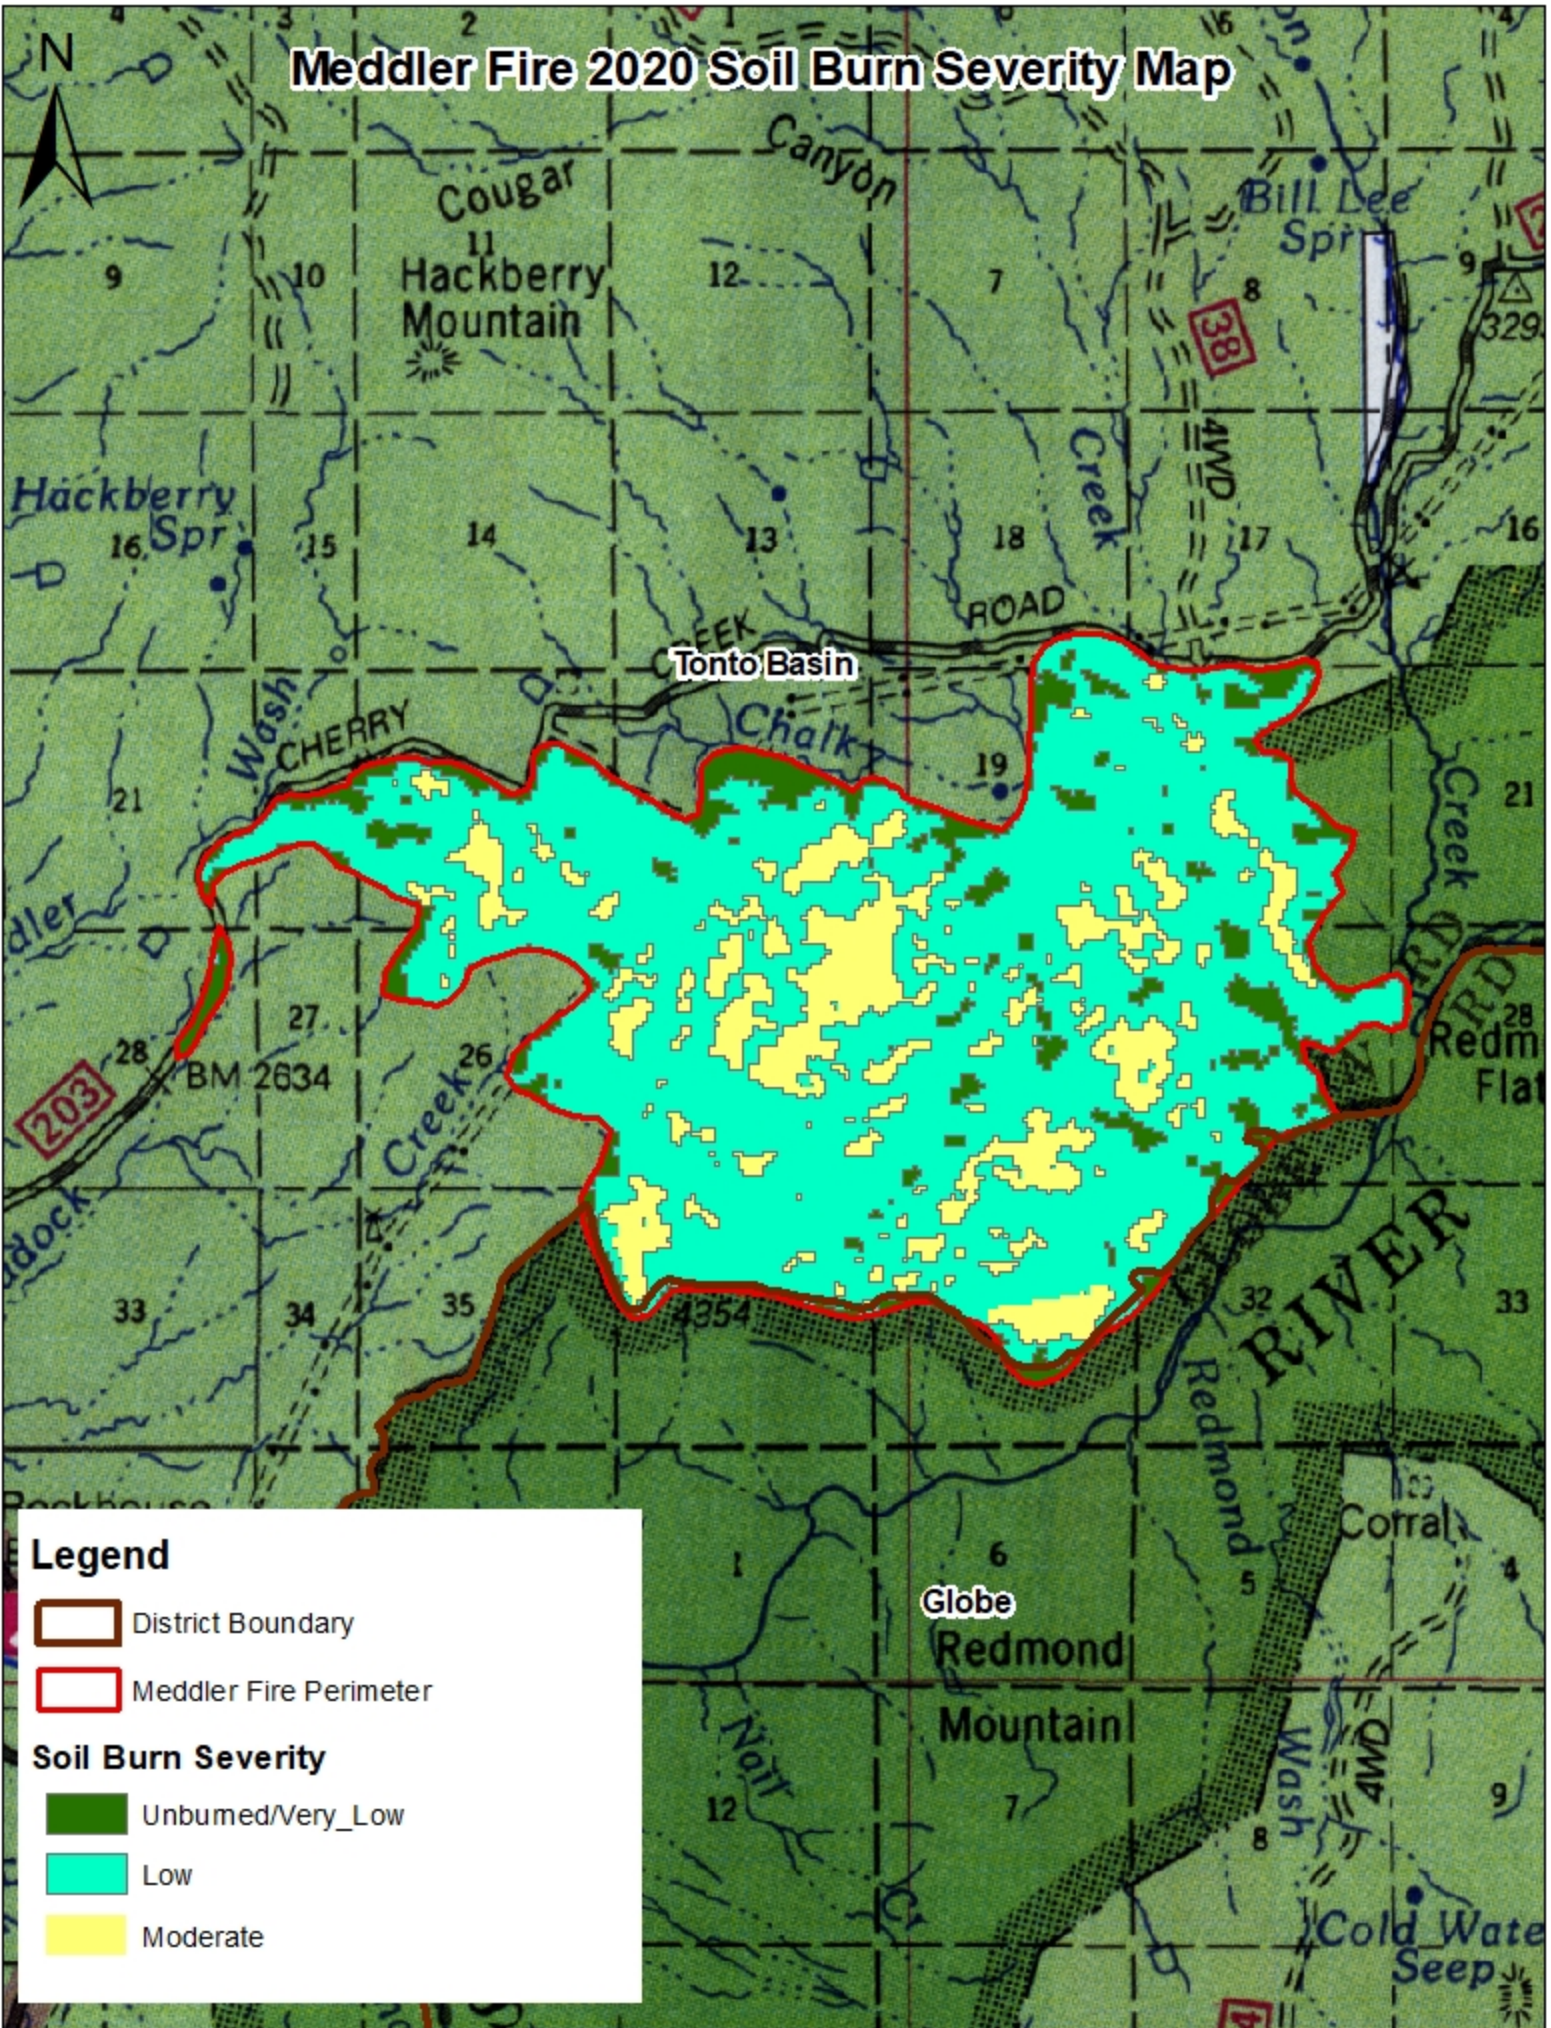

Meddler Fire 2020 Soil Burn Severity Map

Legend

-  District Boundary
-  Meddler Fire Perimeter

Soil Burn Severity

-  Unburned/Very_Low
-  Low
-  Moderate