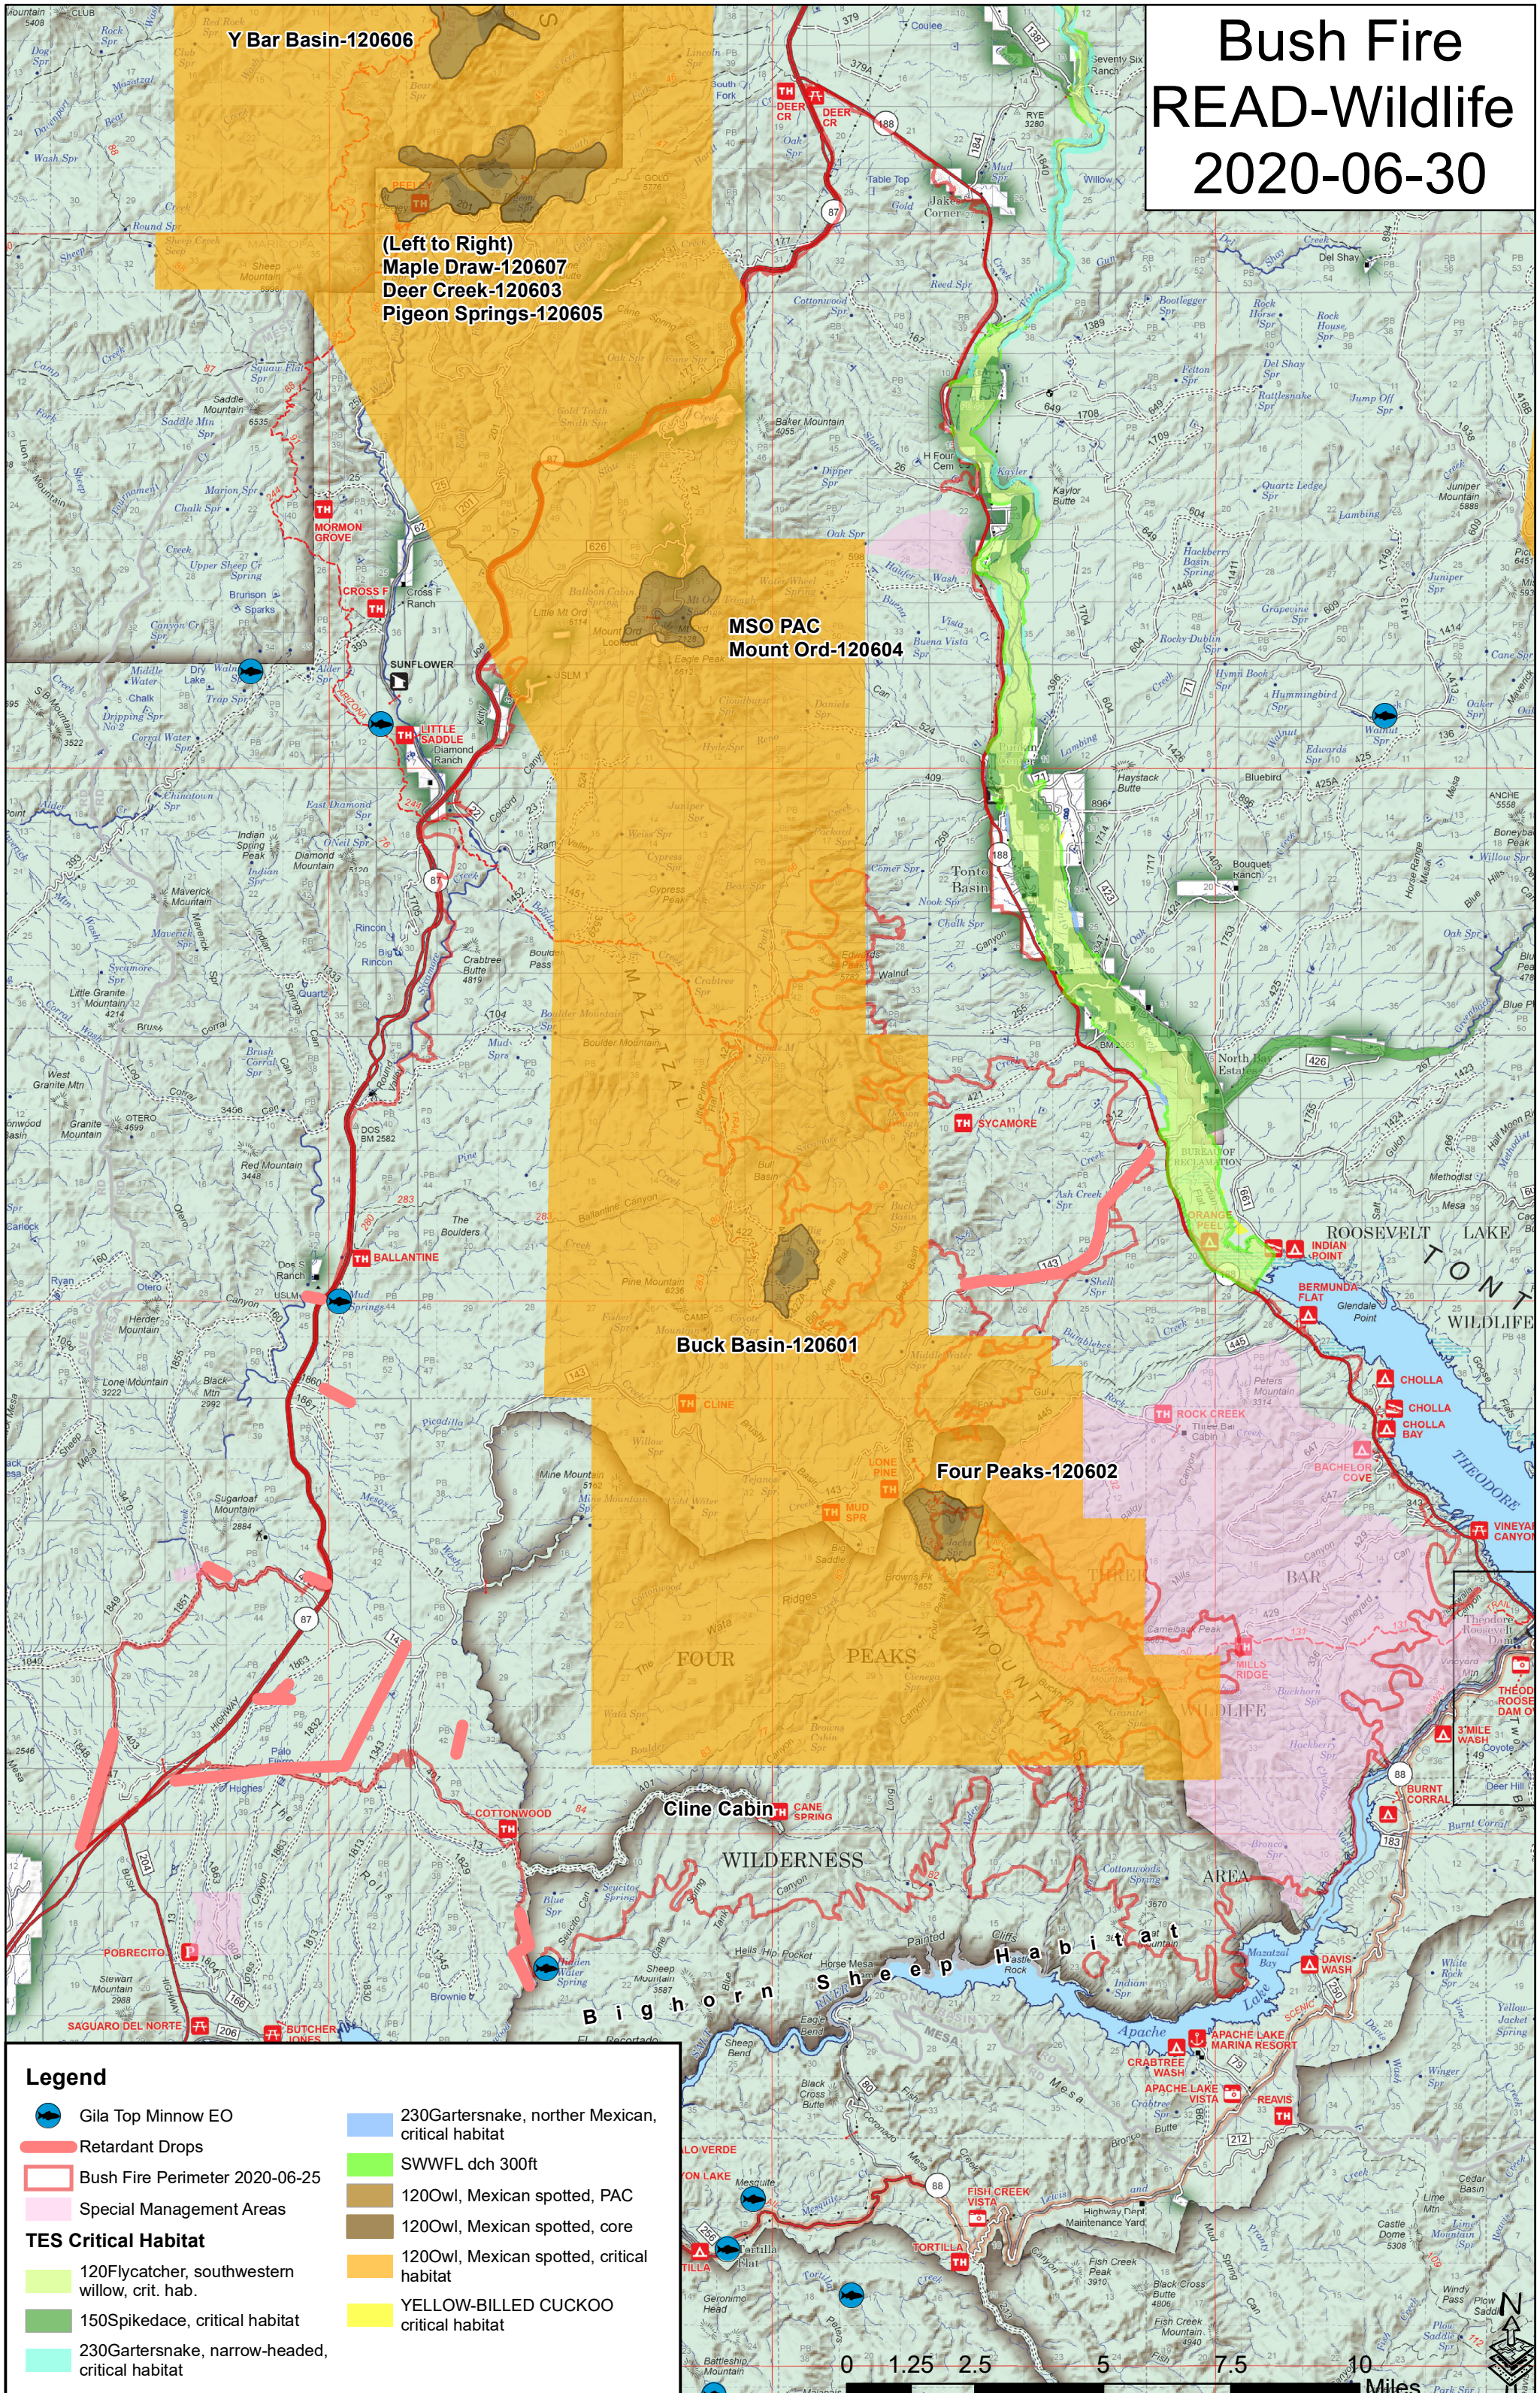

Bush Fire READ-Wildlife 2020-06-30

Y Bar Basin-120606

(Left to Right)
Maple Draw-120607
Deer Creek-120603
Pigeon Springs-120605

MSO PAC
Mount Ord-120604

Buck Basin-120601

Four Peaks-120602

Cline Cabin

Legend

- Gila Top Minnow EO
- Retardant Drops
- Bush Fire Perimeter 2020-06-25
- Special Management Areas
- TES Critical Habitat**
- 120Flycatcher, southwestern willow, crit. hab.
- 150Spikedace, critical habitat
- 230Gartersnake, narrow-headed, critical habitat
- 230Gartersnake, northern Mexican, critical habitat
- SWWFL dch 300ft
- 120Owl, Mexican spotted, PAC
- 120Owl, Mexican spotted, core
- 120Owl, Mexican spotted, critical habitat
- YELLOW-BILLED CUCKOO critical habitat