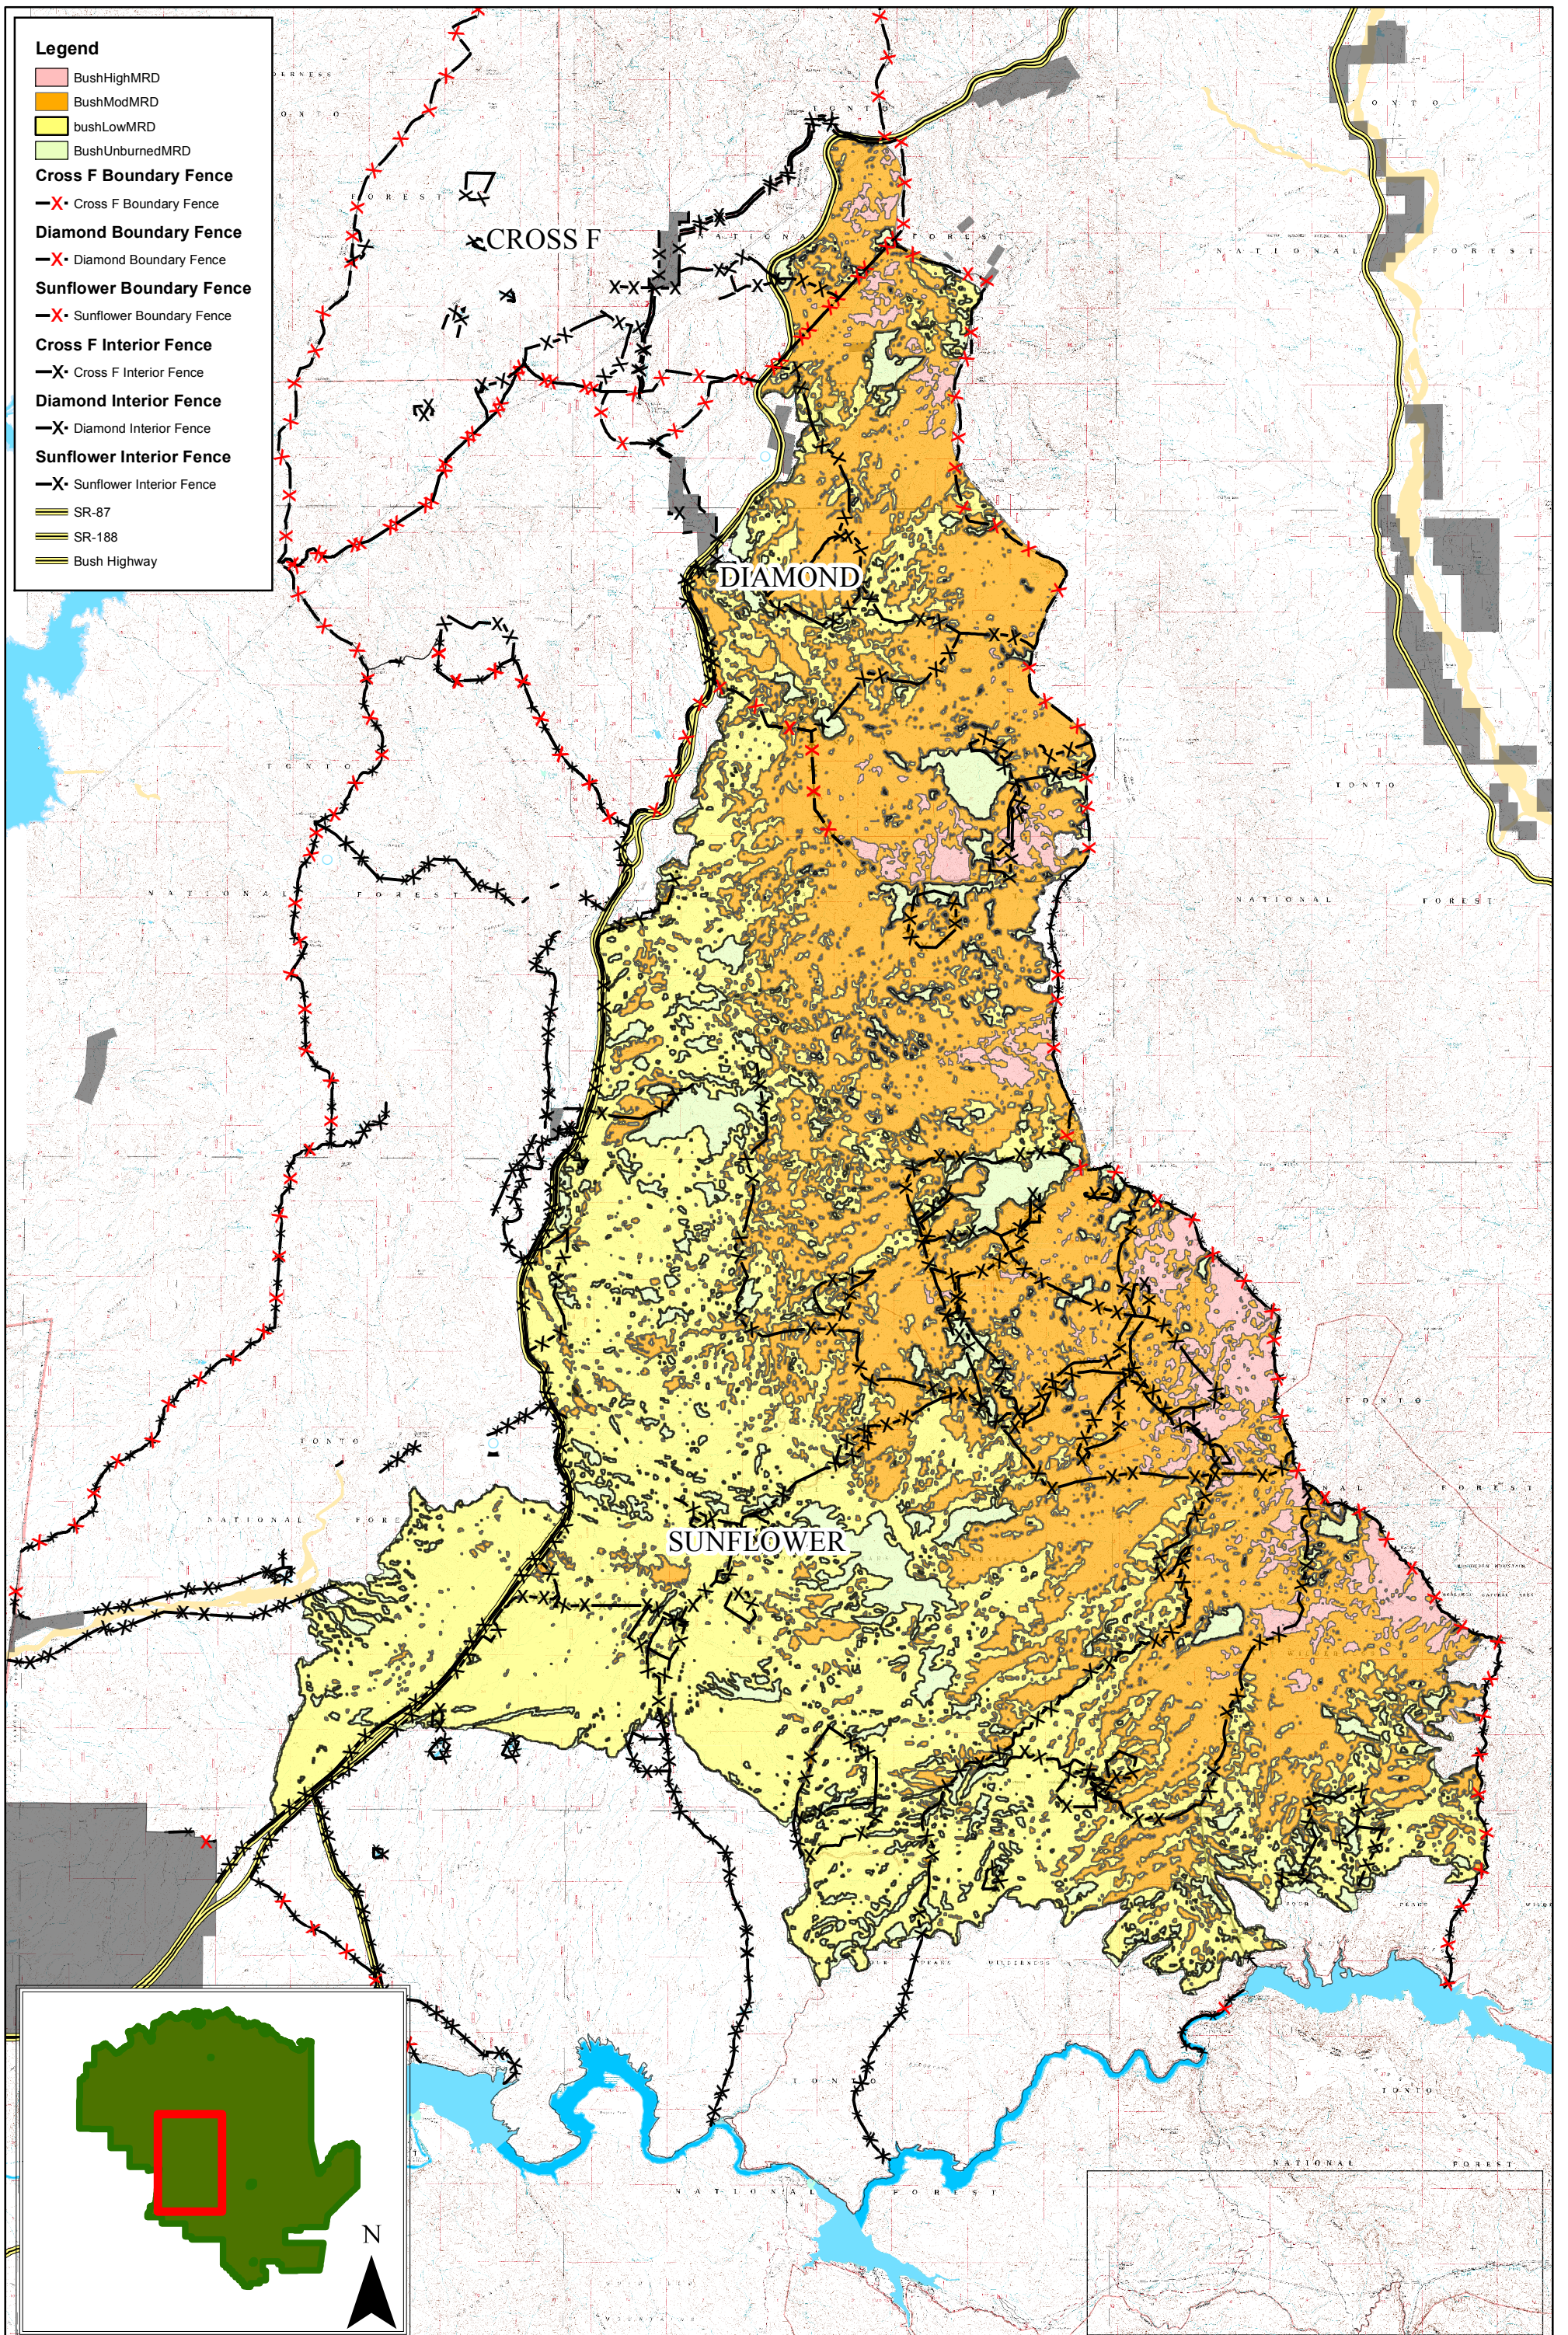

Bush Fire Burn Severity Map MRD

0 1.25 2.5 5 Miles

1:125,000

MRD Allotment Map With Burn Severity, INTERNAL USE ONLY. Created by: M. Kilford 07/16/2020.