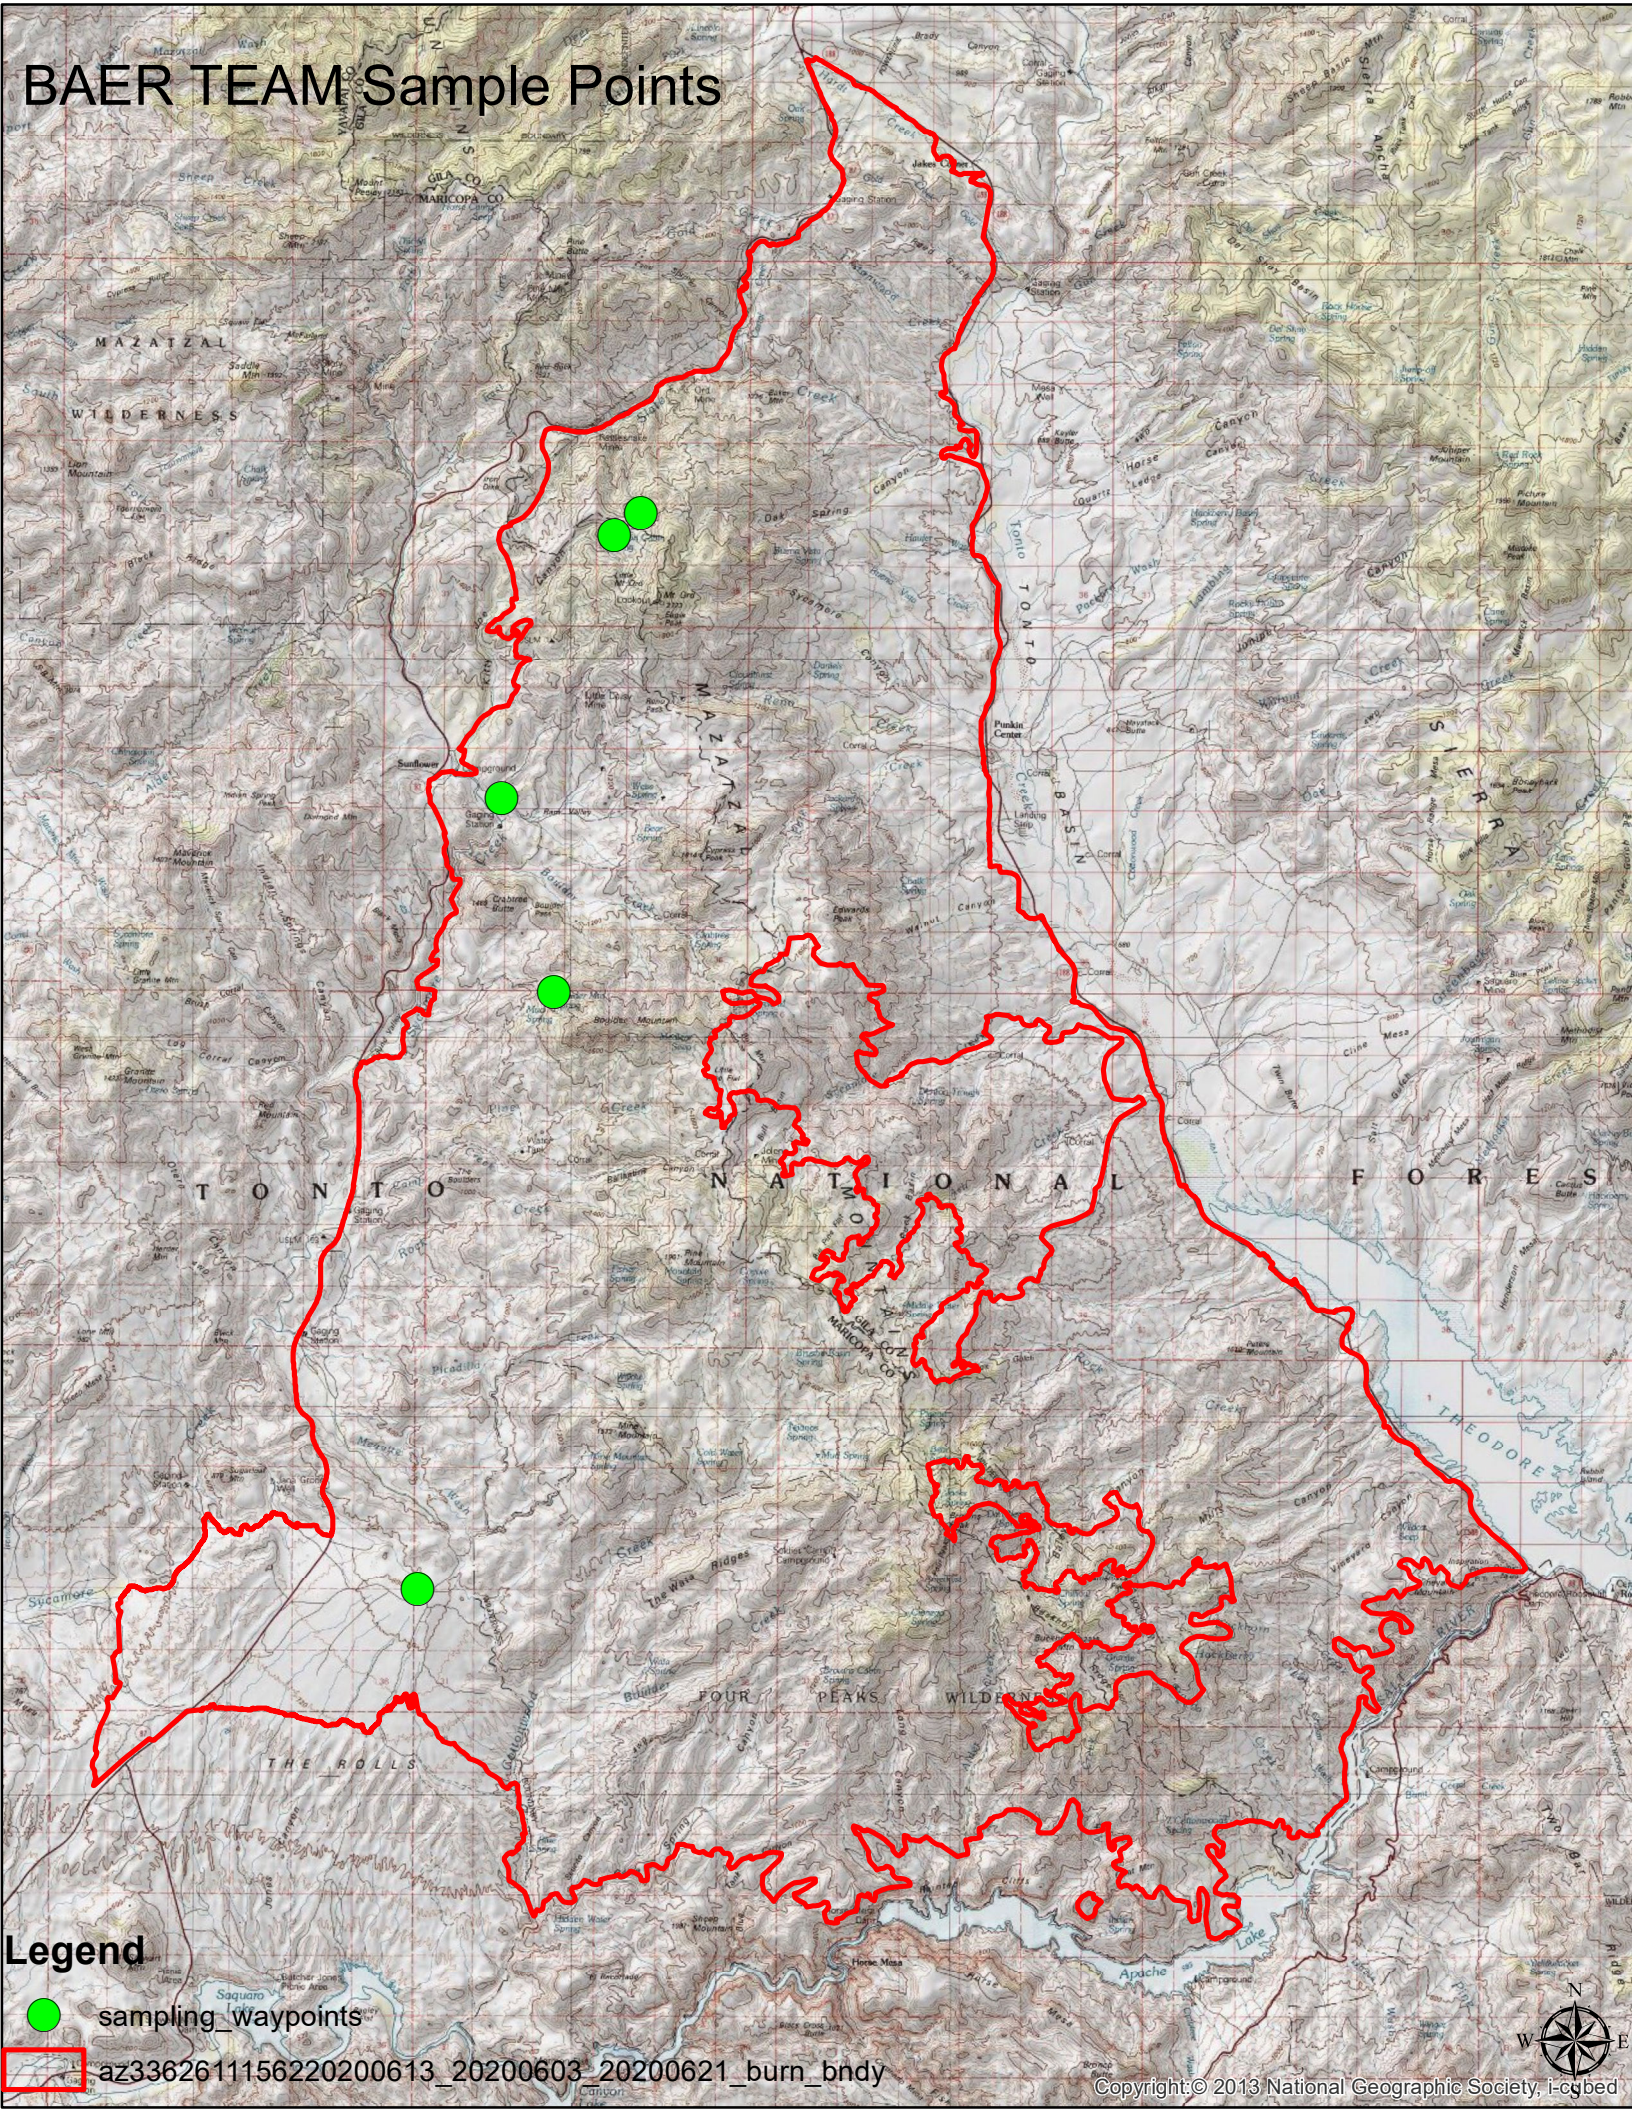

# BAER TEAM Sample Points

## Legend

-  sampling waypoints
-  az3362611156220200613\_20200603\_20200621\_burn\_bndy