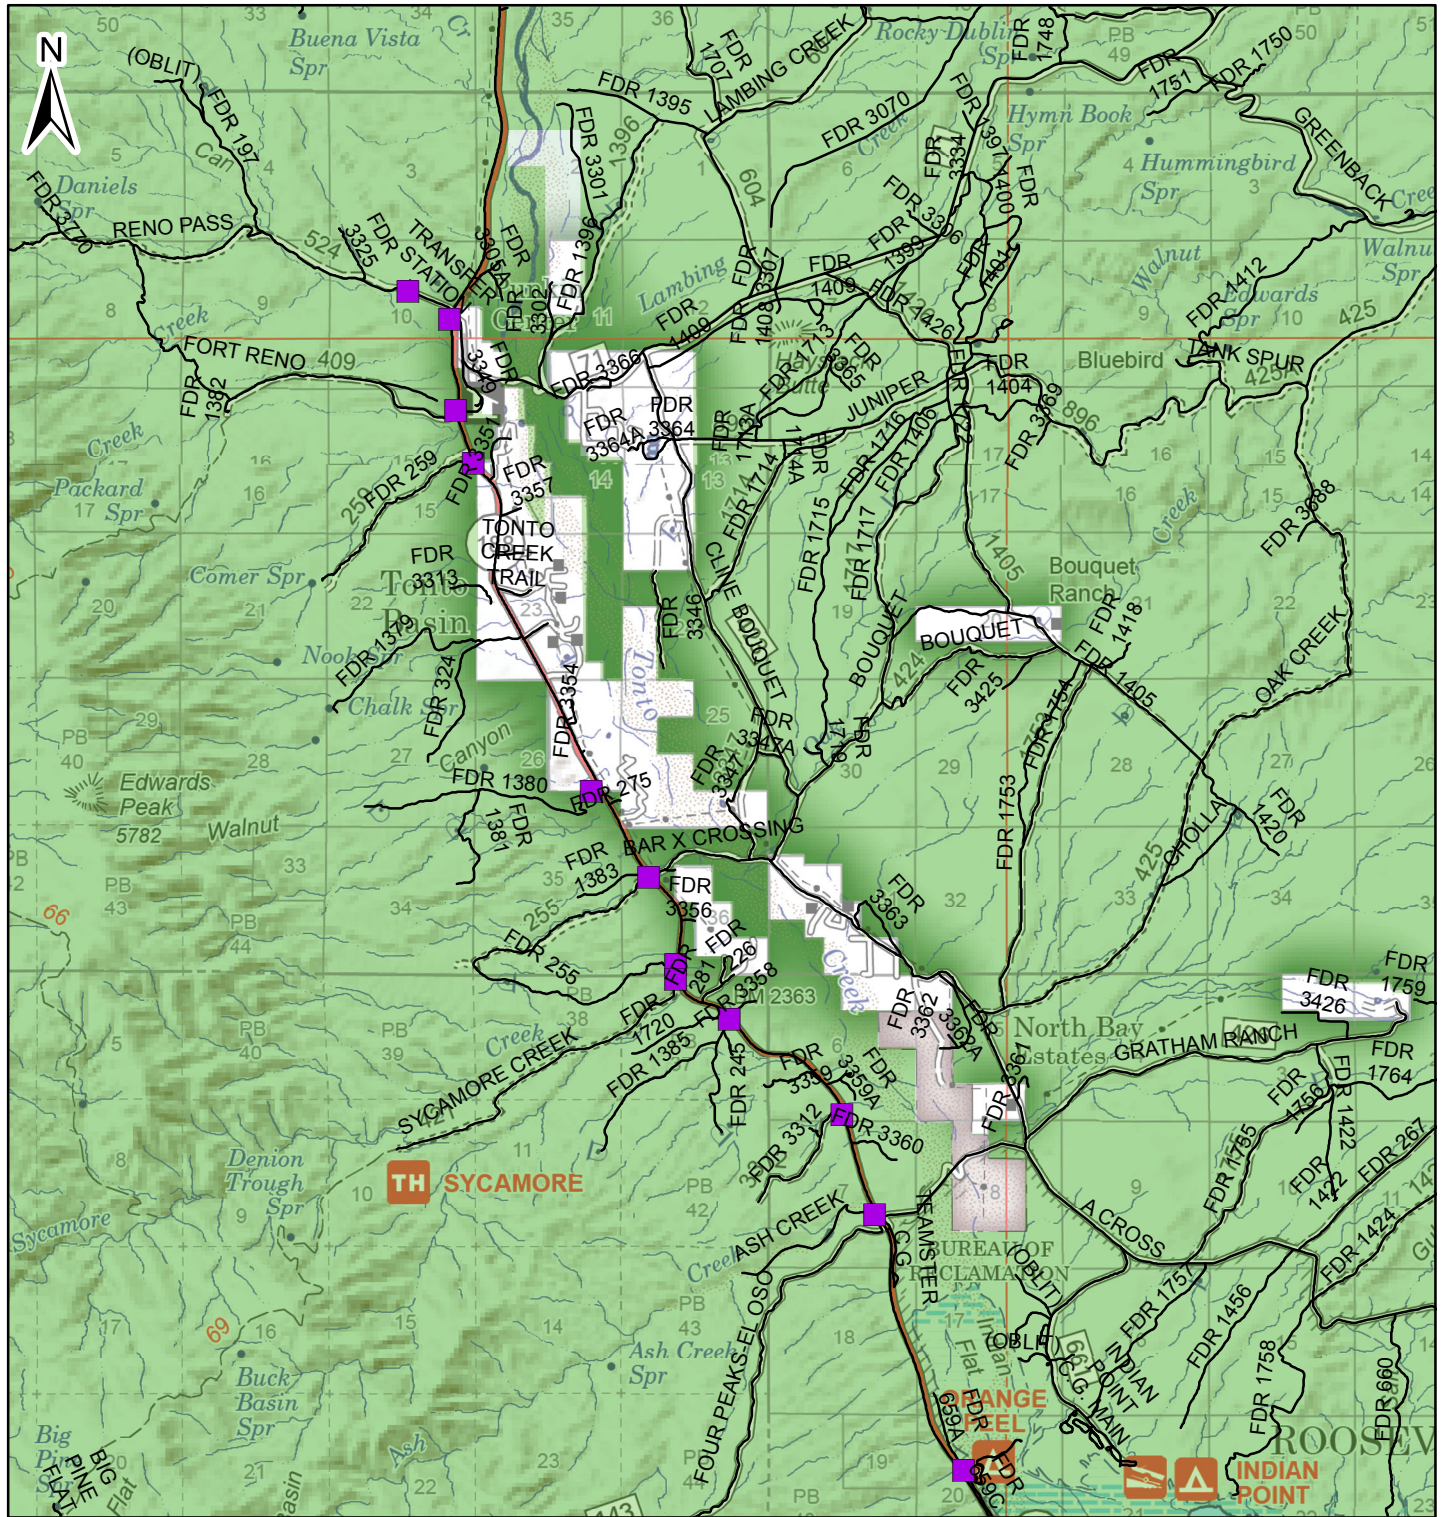

BAER signs for Bush Fire

Legend

- Area Closed Sign and Entering Burned Watershed - Area Floods Without Warning Sign
- Area Closed Sign

BAER signs for Bush Fire

Legend

-  Area Closed Sign and Entering Burned Watershed - Area Floods Without Warning Sign
-  Area Closed Sign

BAER signs for Bush Fire

0 1 2 4 6 8 Miles

Legend

- Area Closed Sign and Entering Burned Watershed - Area Floods Without Warning Sign
- Area Closed Sign

BAER signs for Bush Fire

Legend

- Area Closed Sign and Entering Burned Watershed - Area Floods Without Warning Sign
- Area Closed Sign