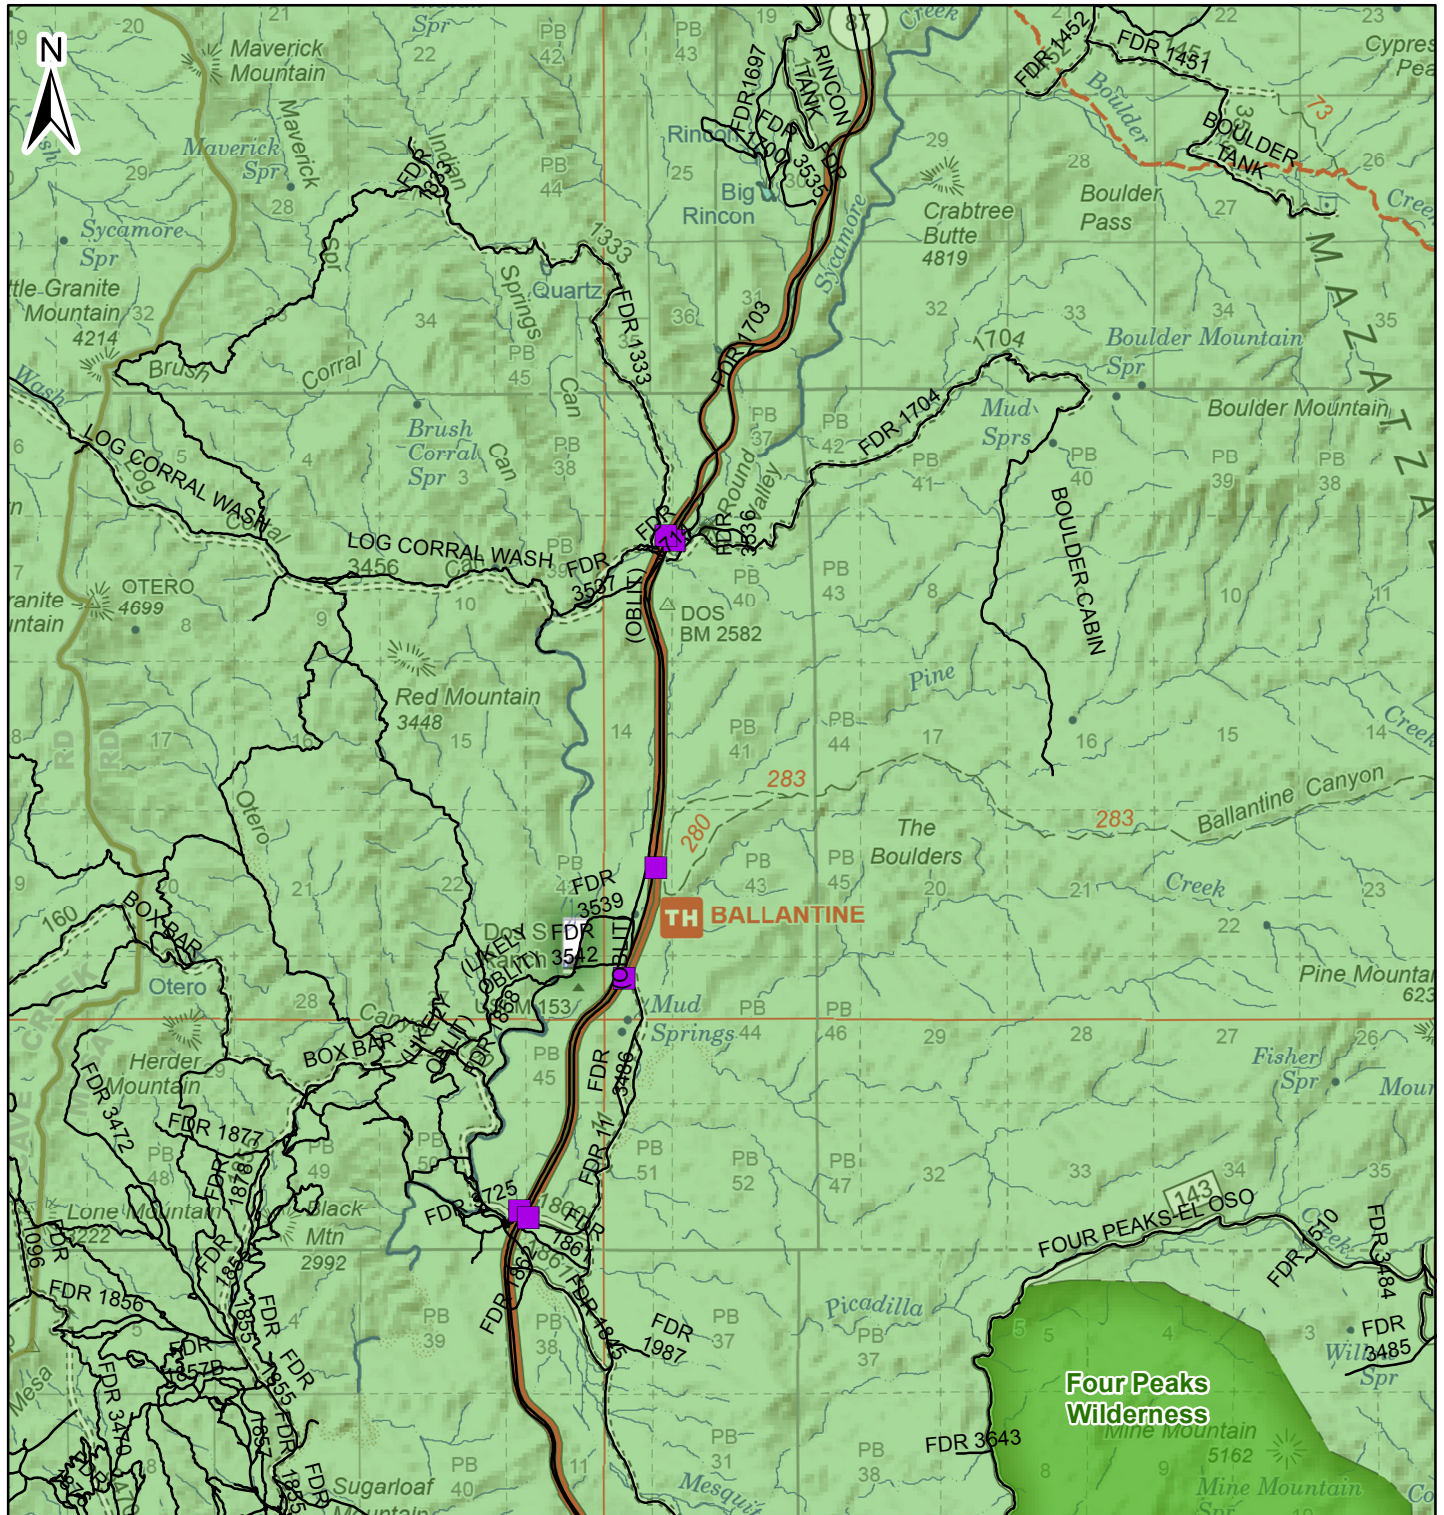

BAER signs for Bush Fire

Legend

- Area Closed Sign and Entering Burned Watershed - Area Floods Without Warning Sign
- Area Closed Sign

BAER signs for Bush Fire

Legend

-  Area Closed Sign and Entering Burned Watershed - Area Floods Without Warning Sign
-  Area Closed Sign

BAER signs for Bush Fire

0 1 2 4 6 8 Miles

Legend

- Area Closed Sign and Entering Burned Watershed - Area Floods Without Warning Sign
- Area Closed Sign

BAER signs for Bush Fire

Legend

- Area Closed Sign and Entering Burned Watershed - Area Floods Without Warning Sign
- Area Closed Sign