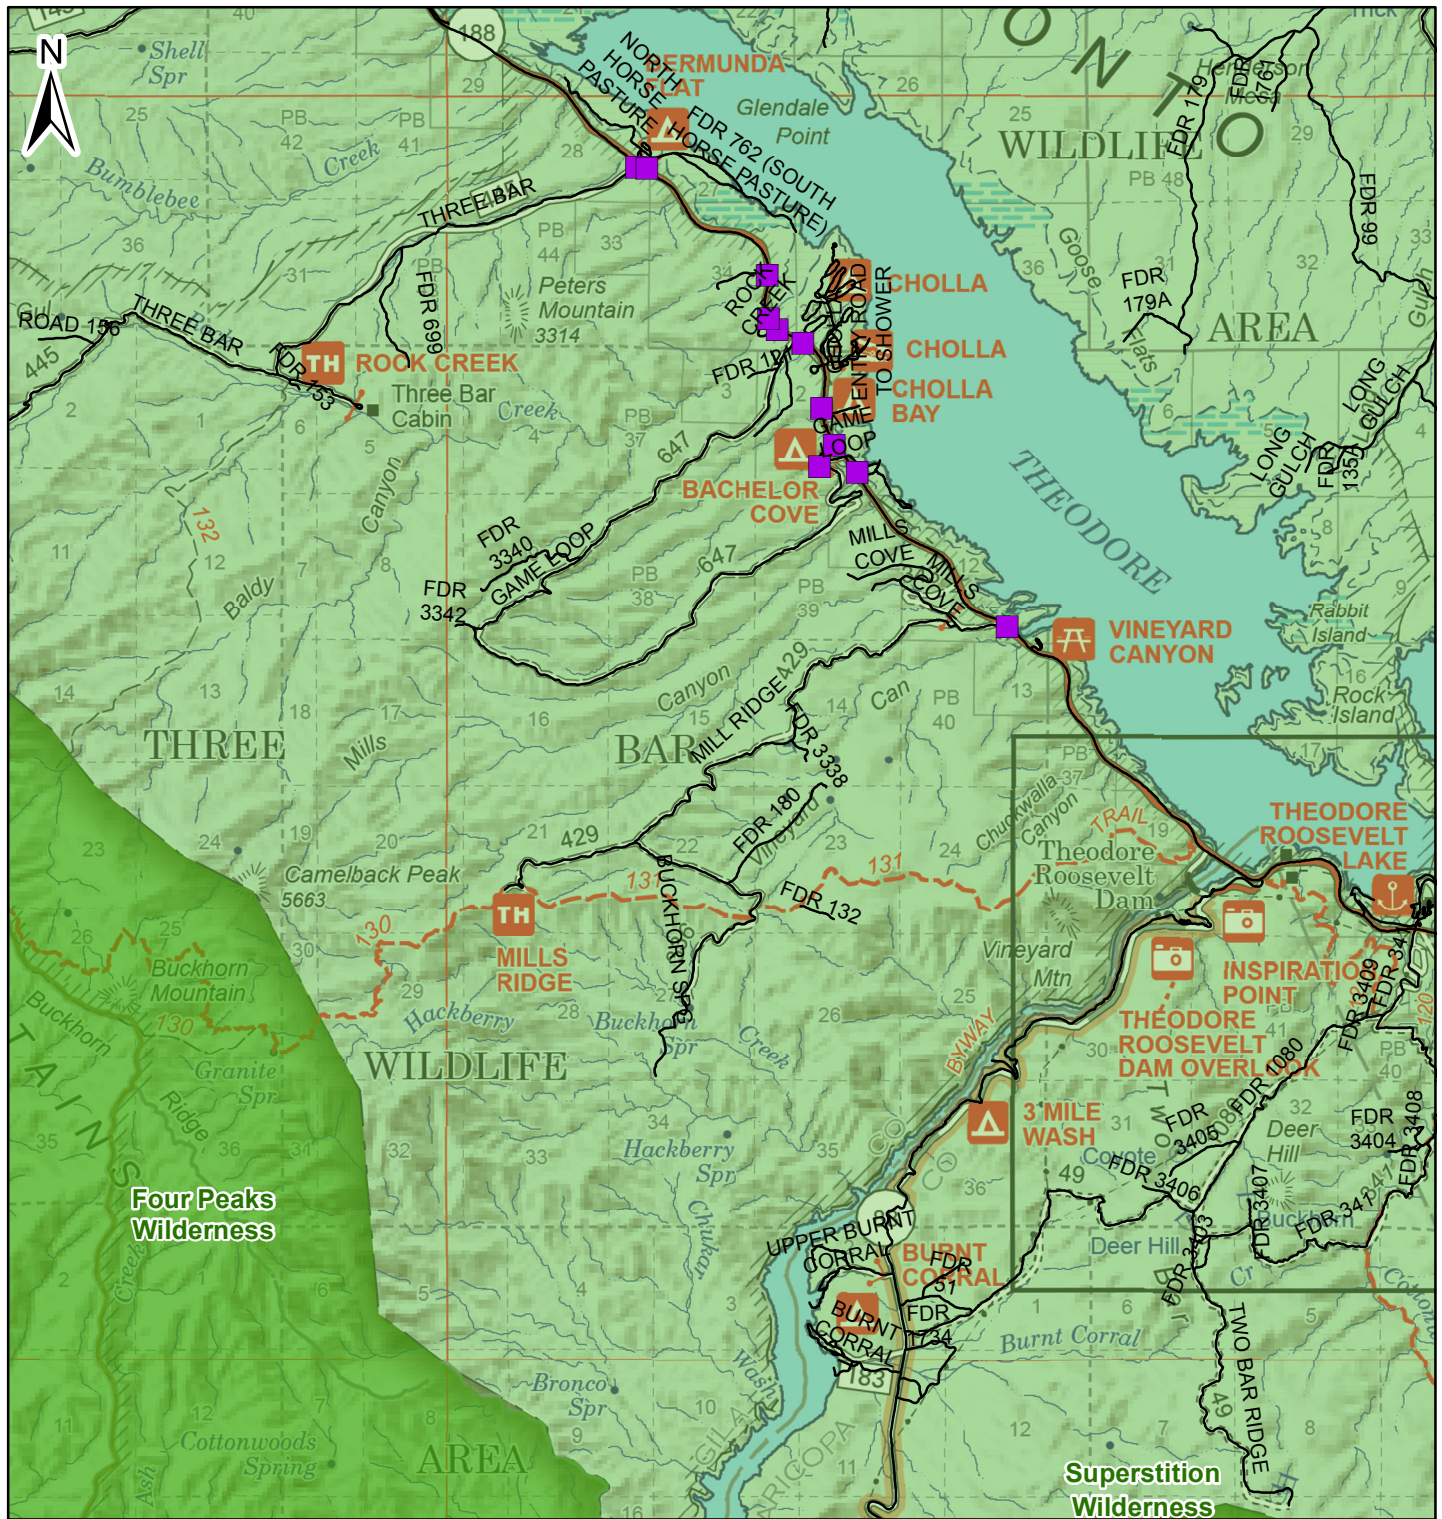

BAER signs for Bush Fire

Legend

- Area Closed Sign and Entering Burned Watershed - Area Floods Without Warning Sign
- Area Closed Sign

BAER signs for Bush Fire

Legend

-  Area Closed Sign and Entering Burned Watershed - Area Floods Without Warning Sign
-  Area Closed Sign

BAER signs for Bush Fire

0 1 2 4 6 8 Miles

Legend

- Area Closed Sign and Entering Burned Watershed - Area Floods Without Warning Sign
- Area Closed Sign

BAER signs for Bush Fire

Legend

- Area Closed Sign and Entering Burned Watershed - Area Floods Without Warning Sign
- Area Closed Sign