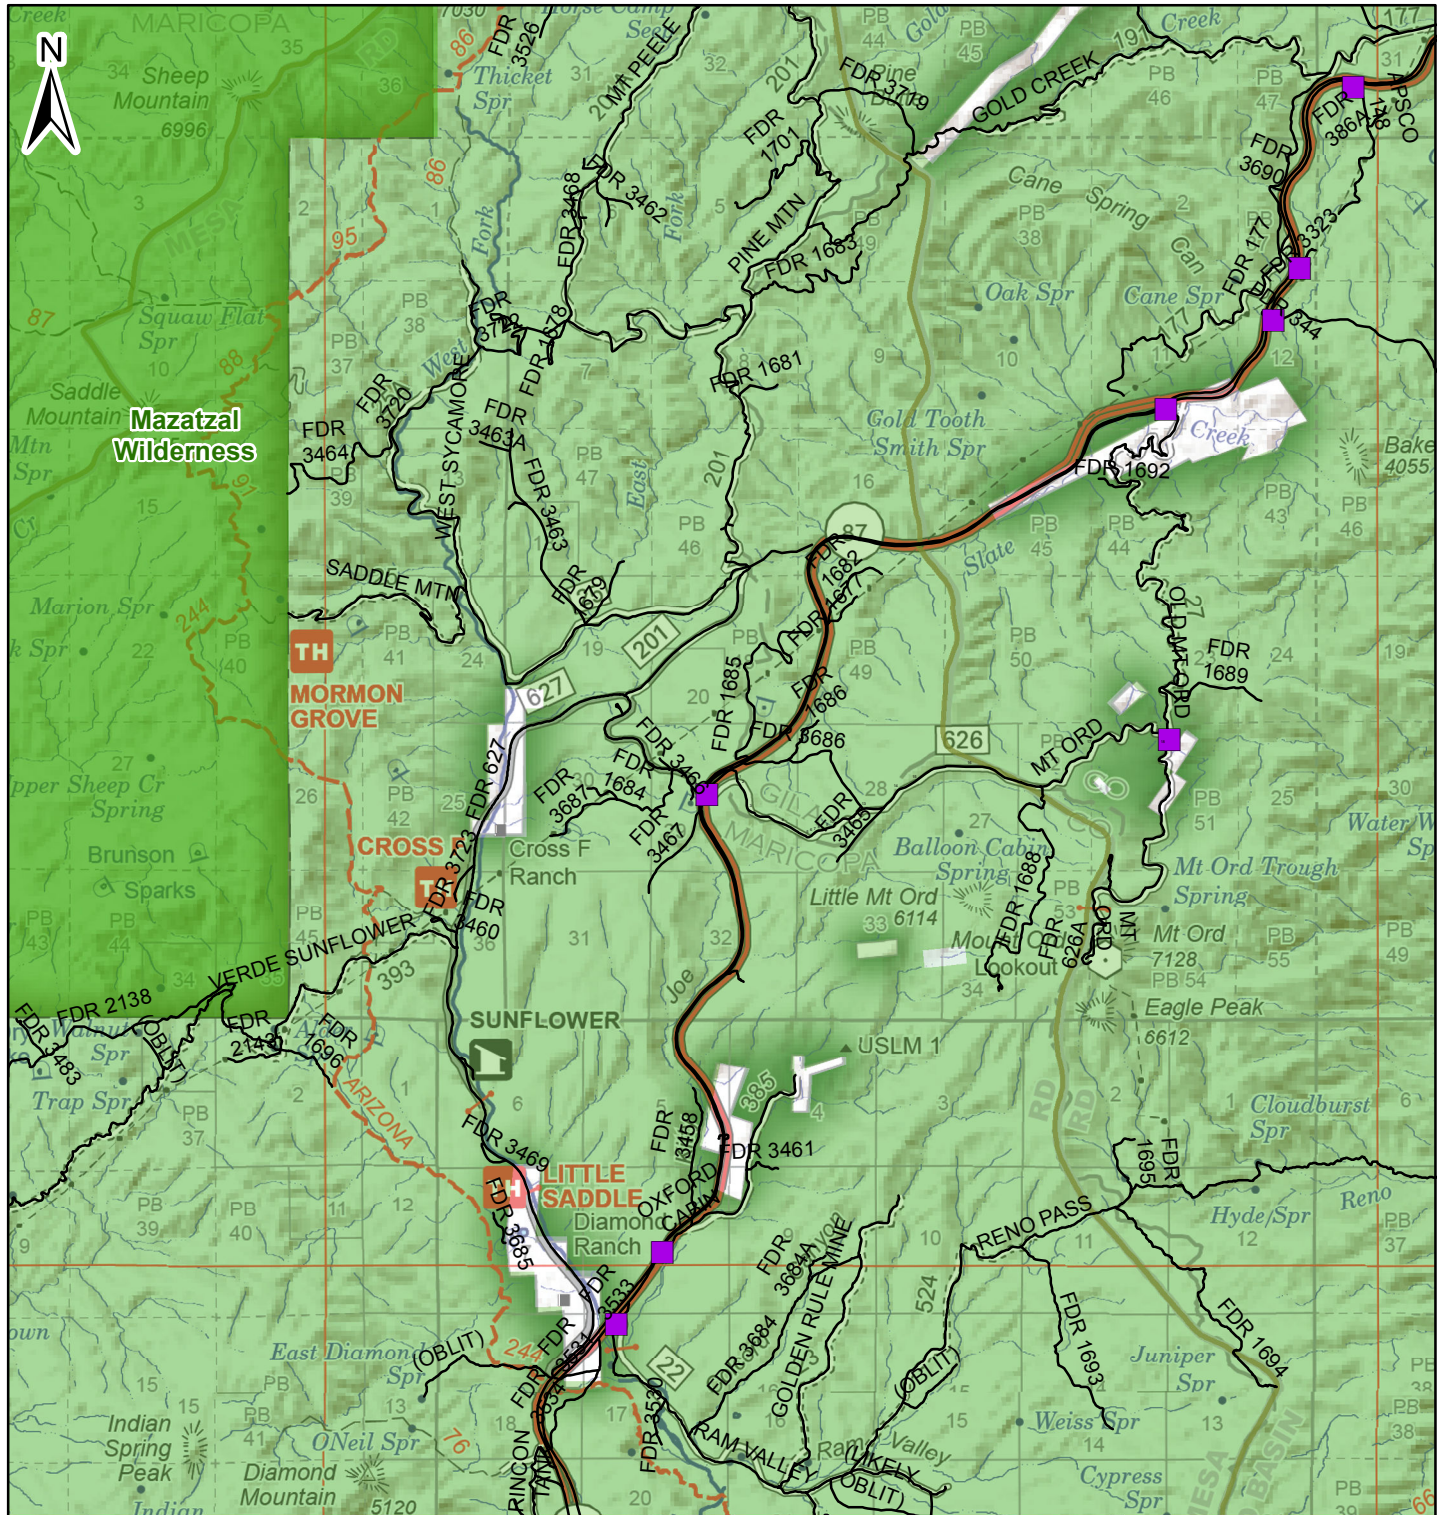

BAER signs for Bush Fire

Legend

- Area Closed Sign and Entering Burned Watershed - Area Floods Without Warning Sign
- Area Closed Sign

BAER signs for Bush Fire

Legend

-  Area Closed Sign and Entering Burned Watershed - Area Floods Without Warning Sign
-  Area Closed Sign

BAER signs for Bush Fire

0 1 2 4 6 8 Miles

Legend

- Area Closed Sign and Entering Burned Watershed - Area Floods Without Warning Sign
- Area Closed Sign

BAER signs for Bush Fire

Legend

- Area Closed Sign and Entering Burned Watershed - Area Floods Without Warning Sign
- Area Closed Sign