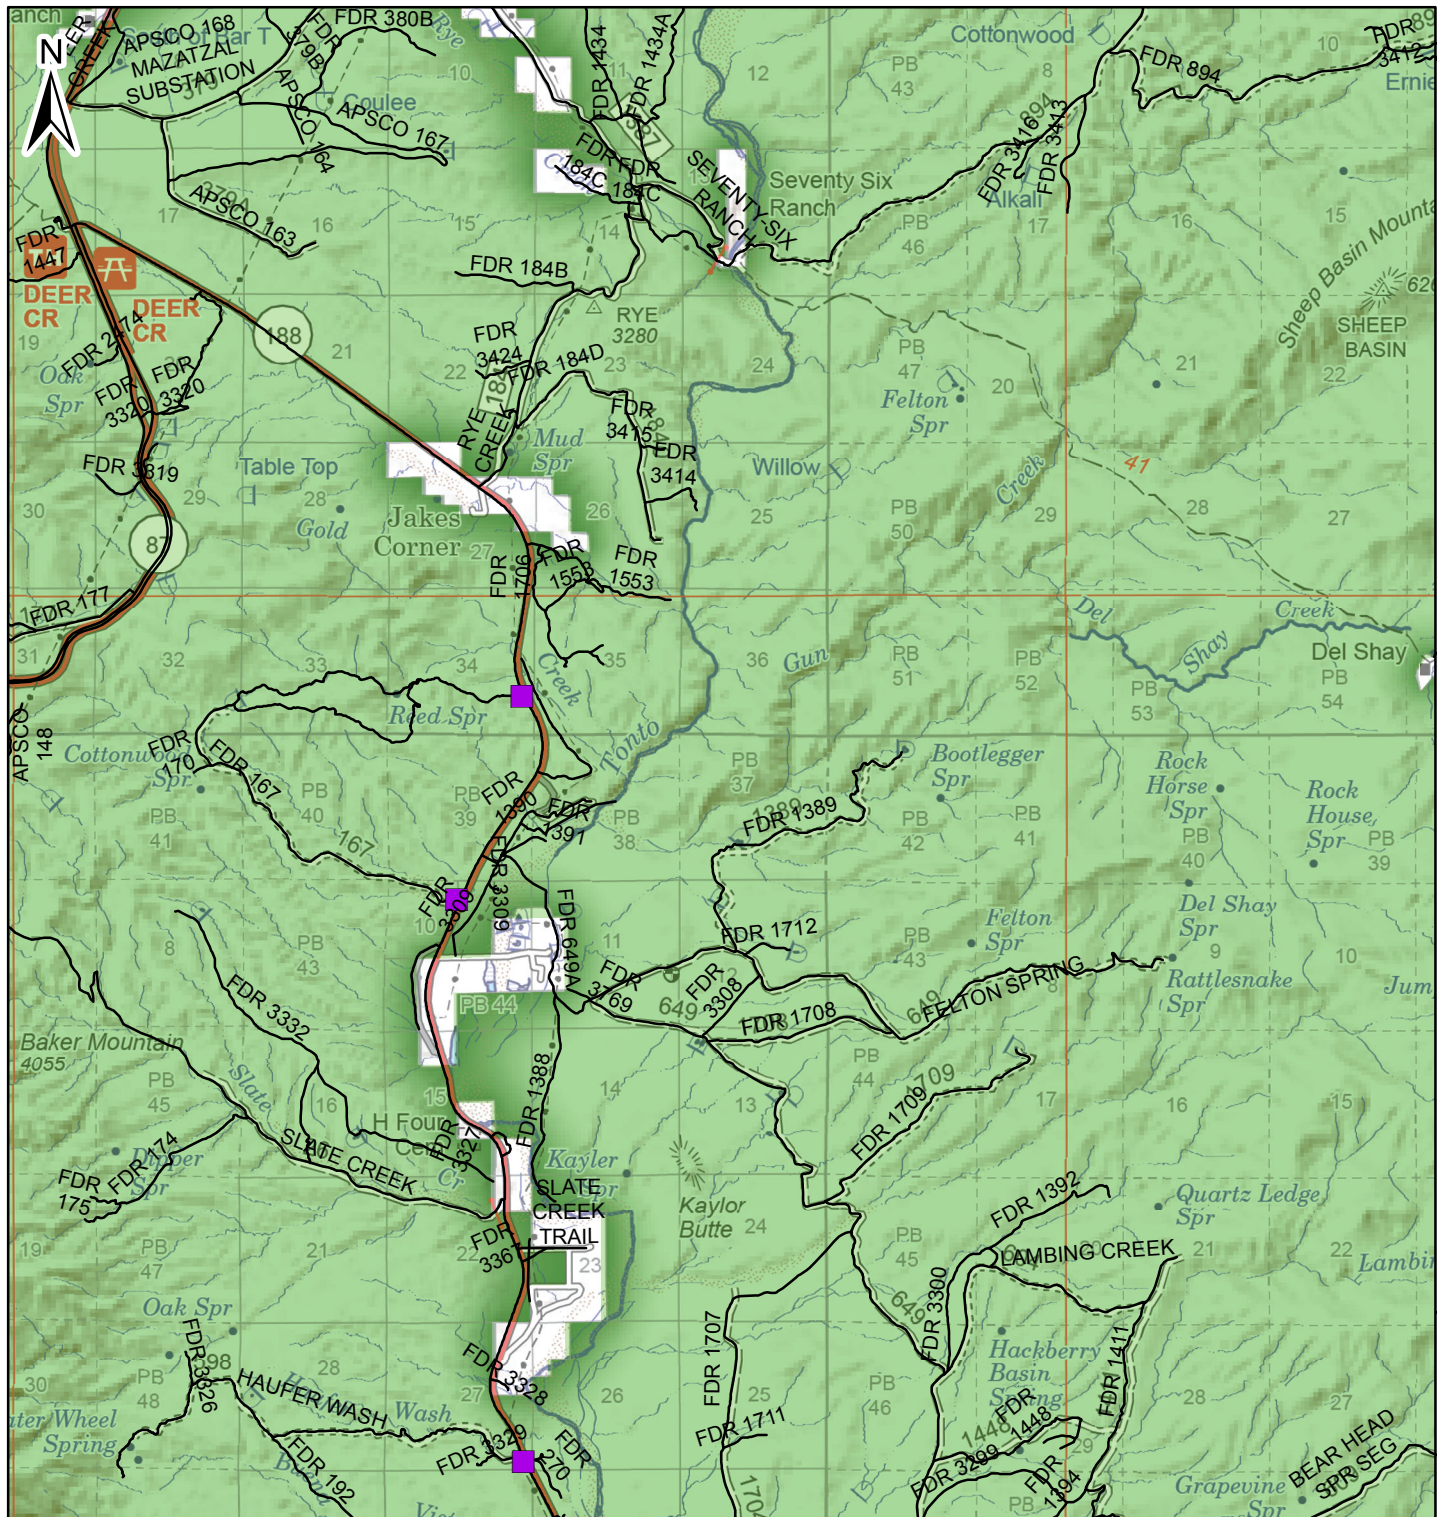

BAER signs for Bush Fire

Legend

- Area Closed Sign and Entering Burned Watershed - Area Floods Without Warning Sign
- Area Closed Sign

BAER signs for Bush Fire

Legend

-  Area Closed Sign and Entering Burned Watershed - Area Floods Without Warning Sign
-  Area Closed Sign

BAER signs for Bush Fire

0 1 2 4 6 8 Miles

Legend

- Area Closed Sign and Entering Burned Watershed - Area Floods Without Warning Sign
- Area Closed Sign

BAER signs for Bush Fire

Legend

- Area Closed Sign and Entering Burned Watershed - Area Floods Without Warning Sign
- Area Closed Sign