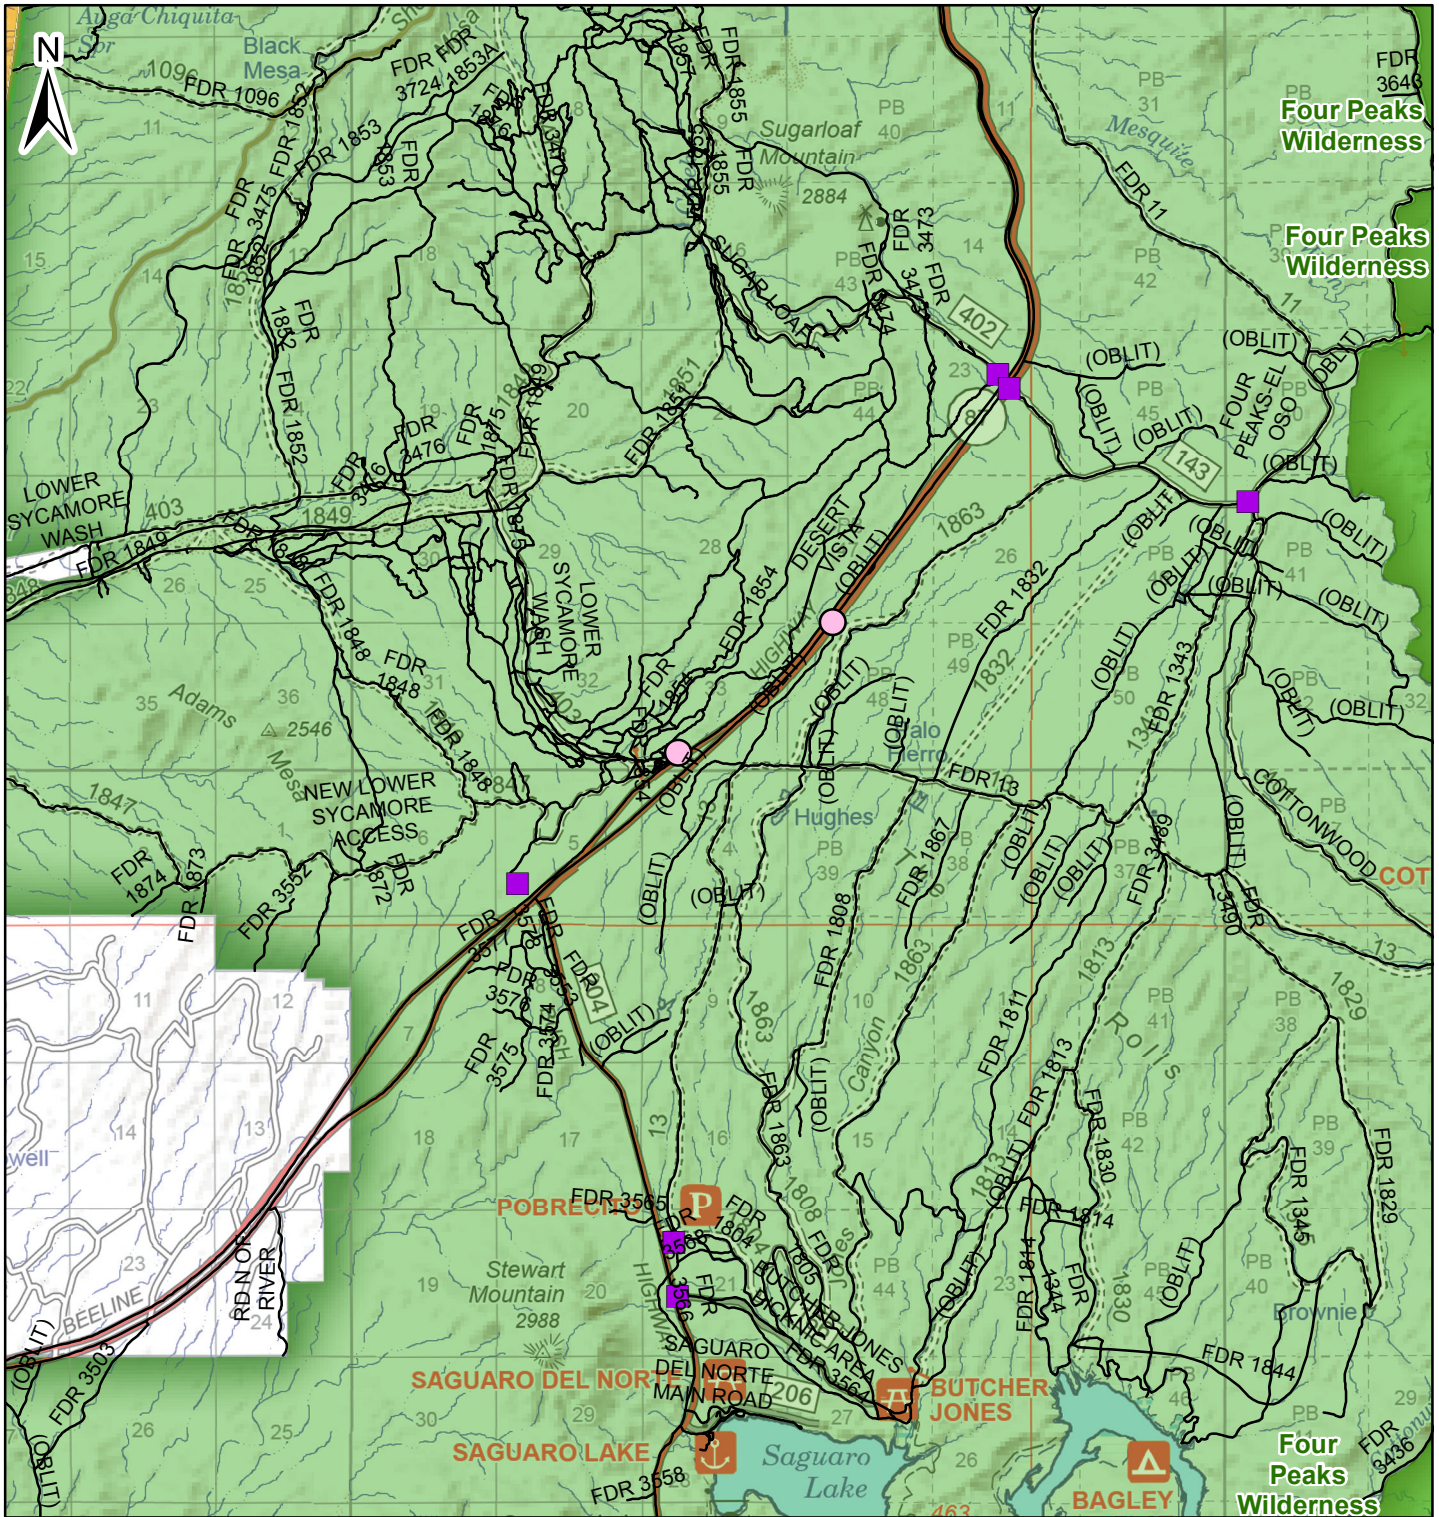

BAER signs for Bush Fire

Legend

- Area Closed Sign and Entering Burned Watershed - Area Floods Without Warning Sign
- Area Closed Sign

BAER signs for Bush Fire

Legend

-  Area Closed Sign and Entering Burned Watershed - Area Floods Without Warning Sign
-  Area Closed Sign

BAER signs for Bush Fire

0 1 2 4 6 8 Miles

Legend

- Area Closed Sign and Entering Burned Watershed - Area Floods Without Warning Sign
- Area Closed Sign

BAER signs for Bush Fire

Legend

- Area Closed Sign and Entering Burned Watershed - Area Floods Without Warning Sign
- Area Closed Sign