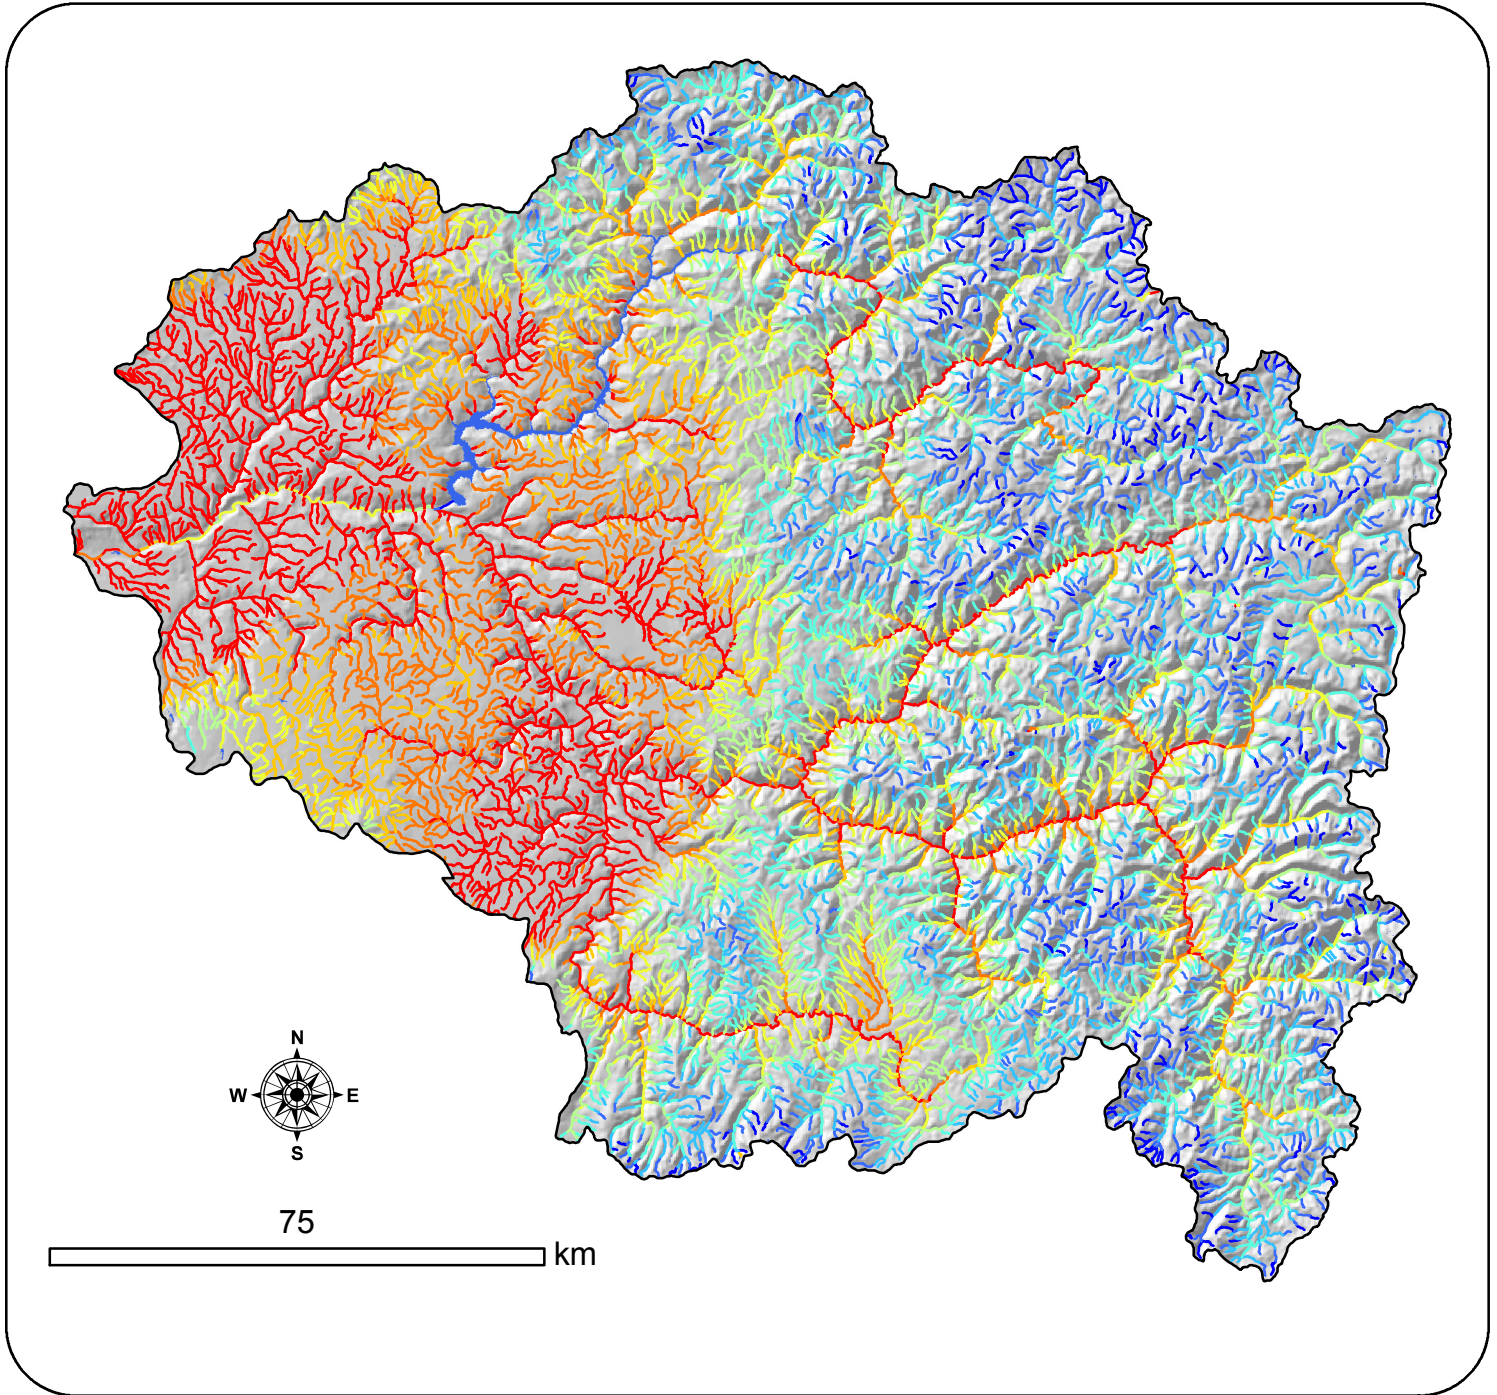

NorWeST Stream Temperature

*Modeled Mean August Stream
Temperature*

Clearwater Unit

Hydrologic Unit Code
170603

**Scenario 1:
Mean August
Stream Temperature
1993-2011**

NorWeST
Stream Temp

<http://www.fs.fed.us/rm/boise/AWAE/projects/NorWeST.html>