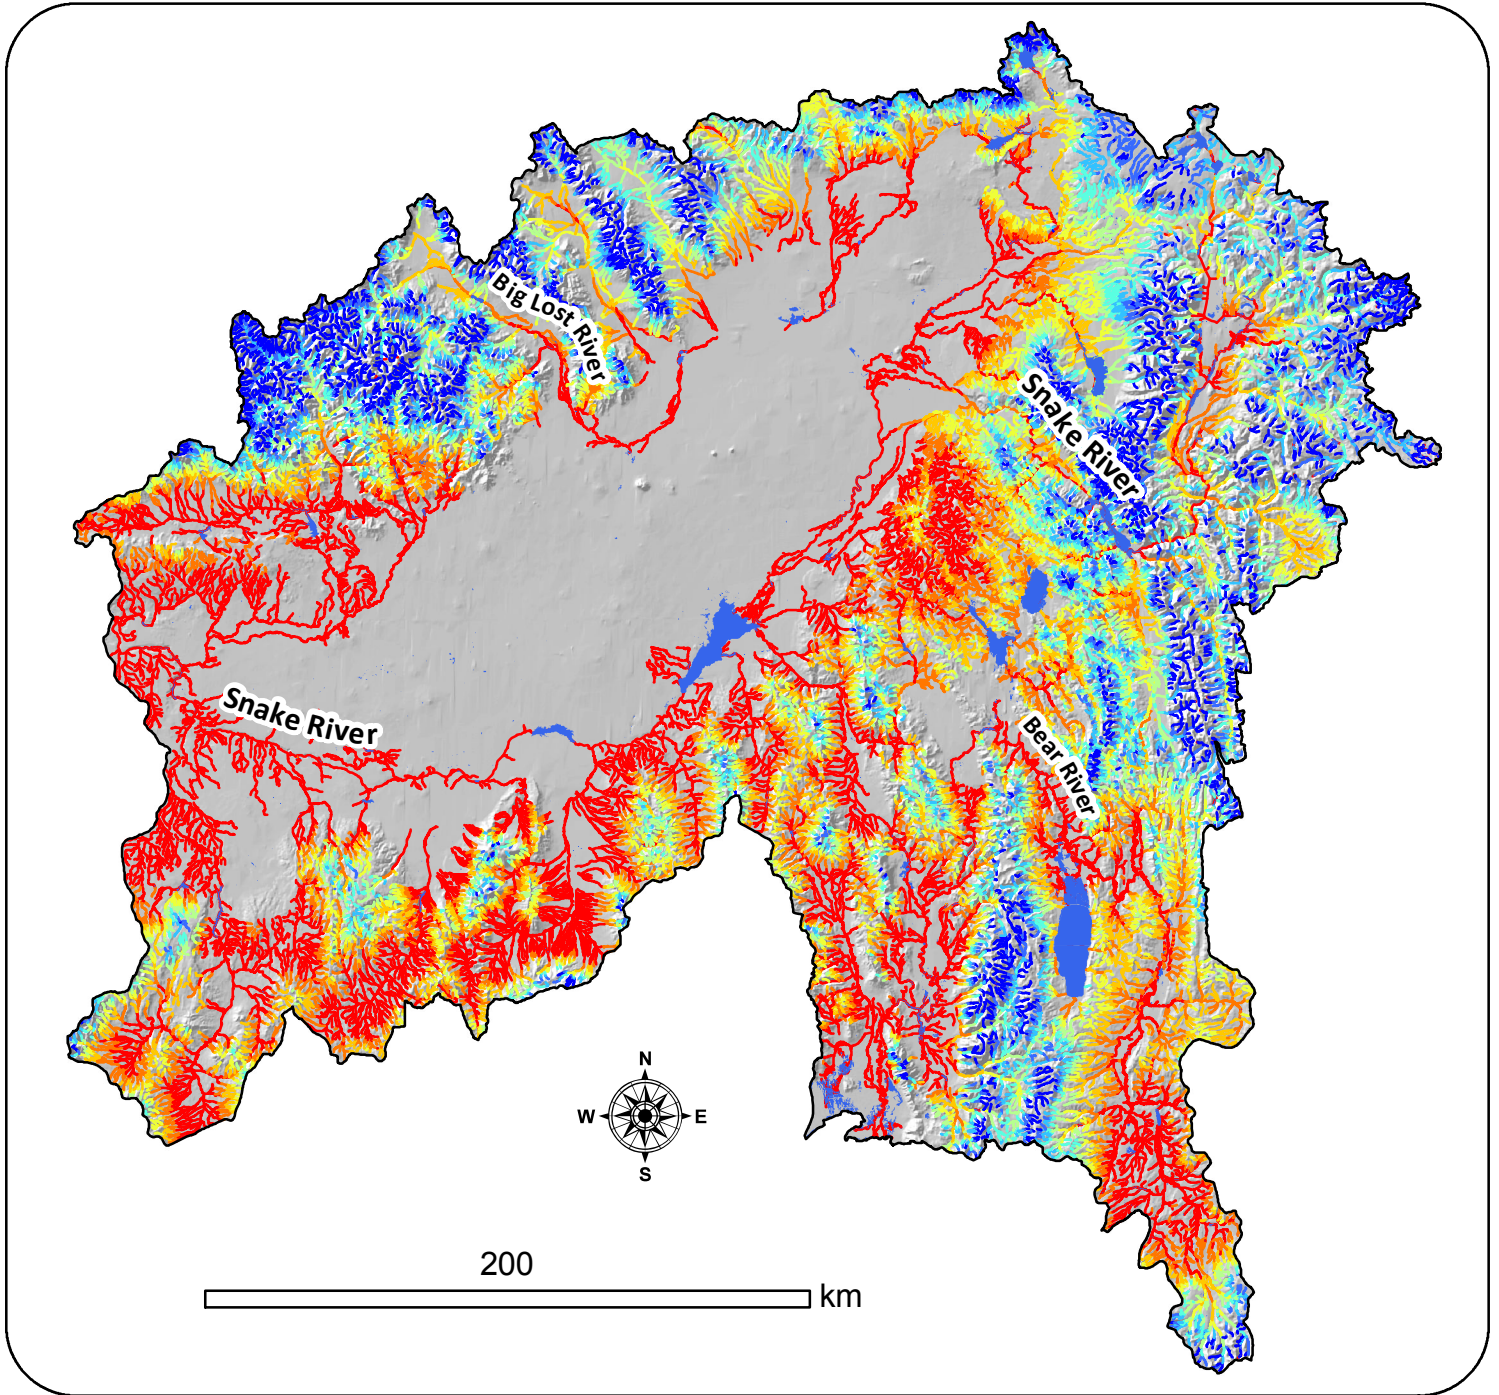

NorWeST Stream Temperature

Modeled Mean August Stream Temperature

Upper Bear, Lower Bear, Snake Headwaters, and Upper Snake Units

Hydrologic Unit Codes
160101, 160102, 170401, 170402

Scenario 1:
Mean August
Stream Temperature
1993-2011

NorWeST
Stream Temp

<http://www.fs.fed.us/rm/boise/AWAE/projects/NorWeST.html>