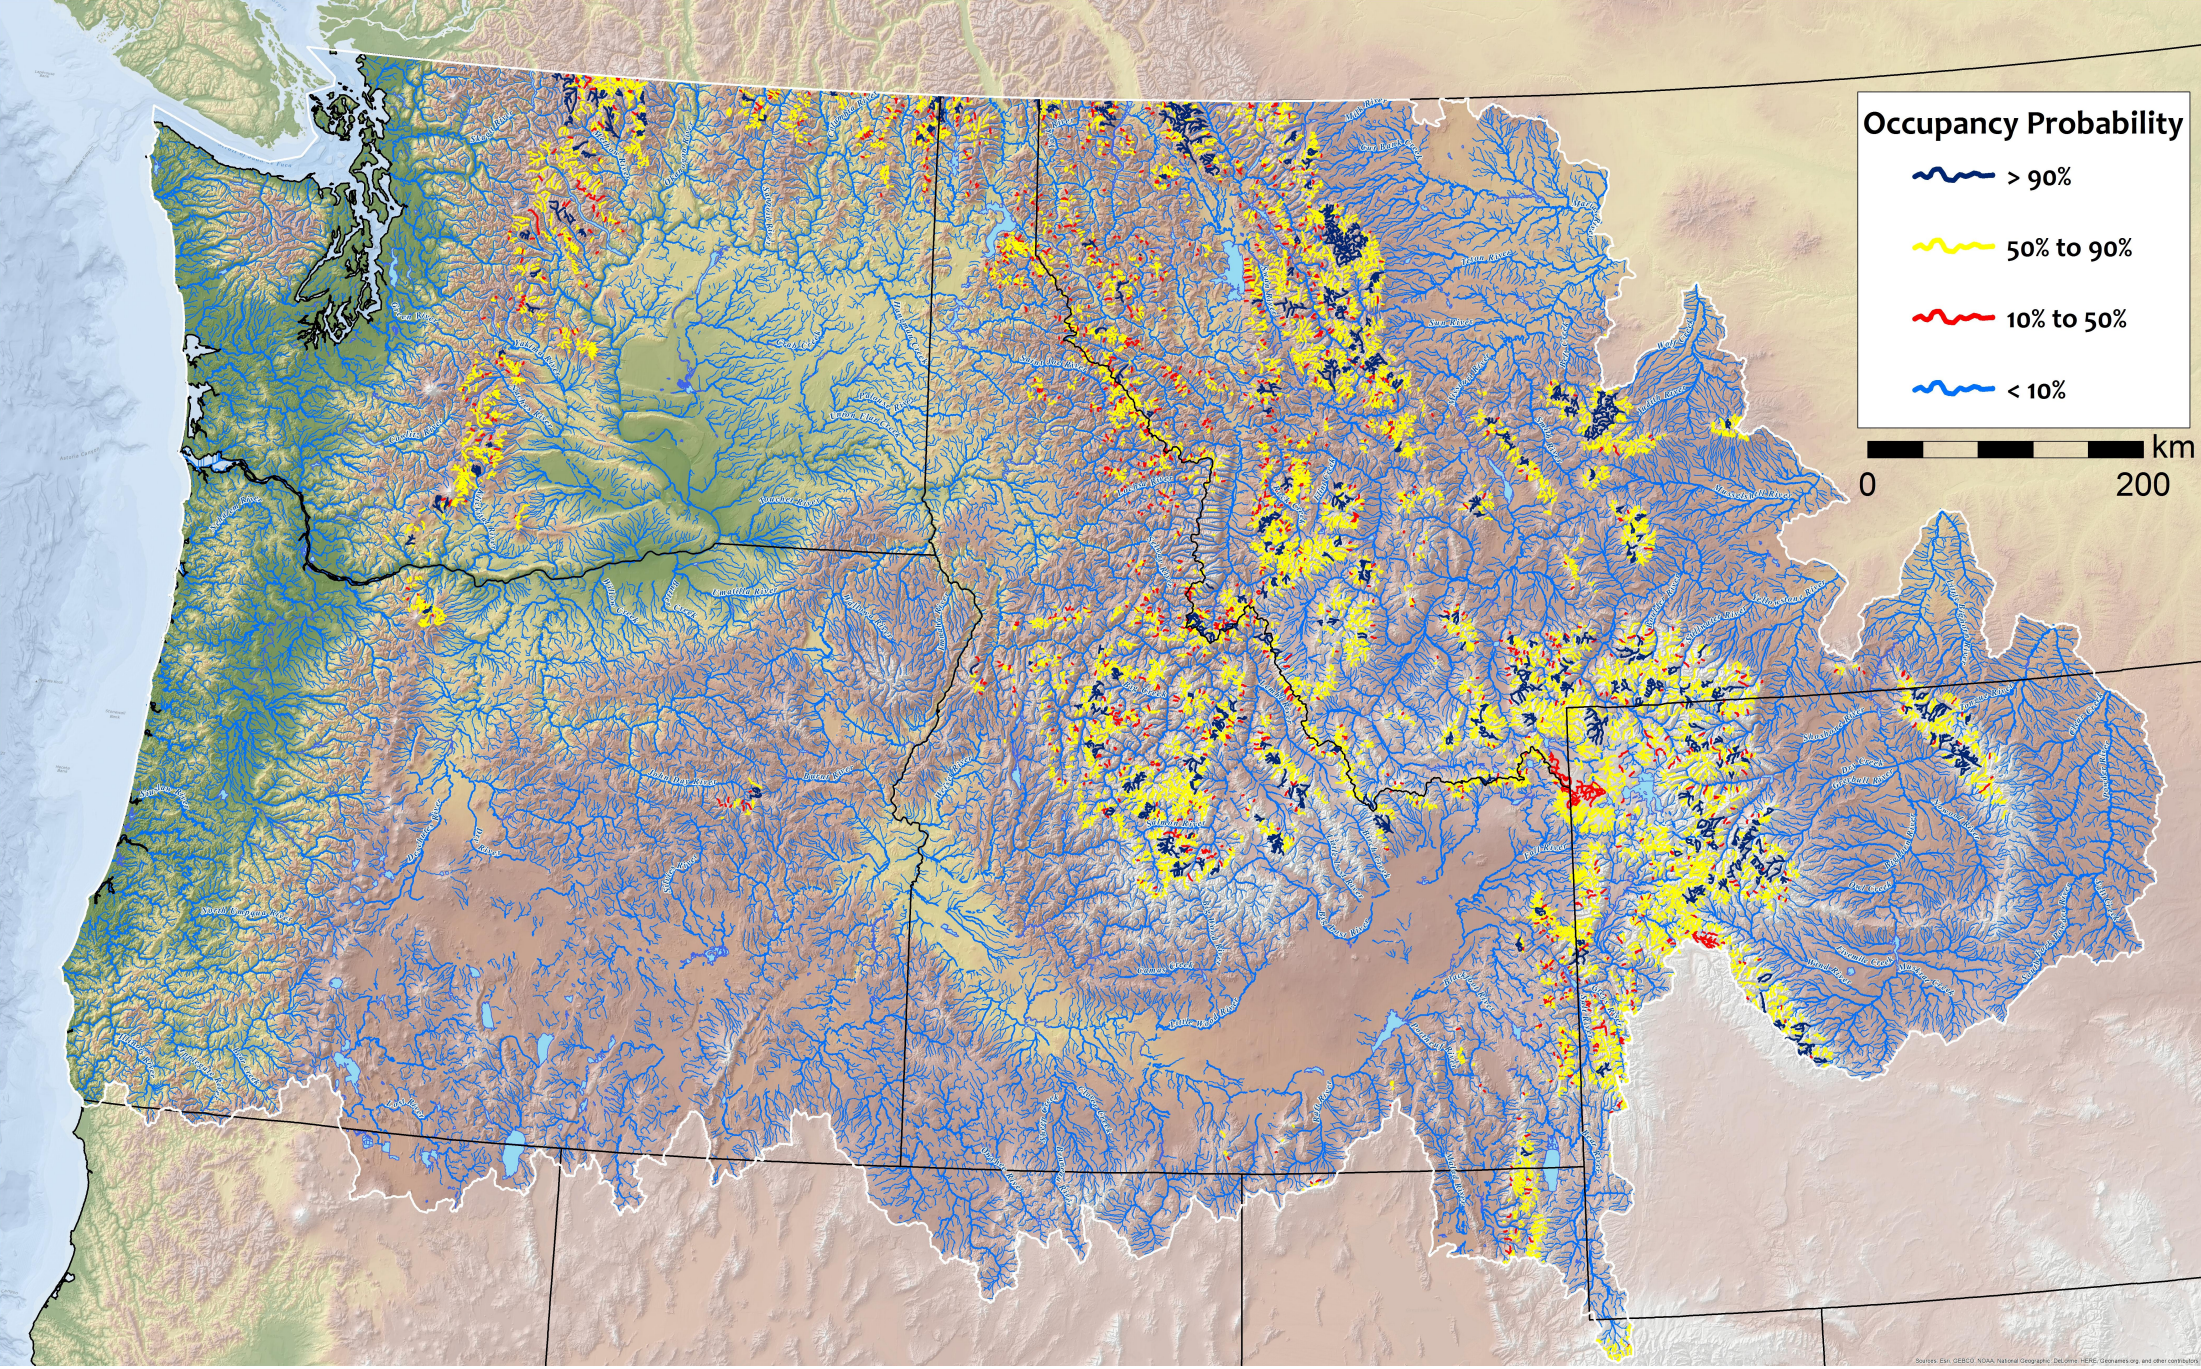

Climate Shield Cold-Water Habitats for Juvenile Cutthroat Trout

Scenario: 2080s, 50% Brook Trout