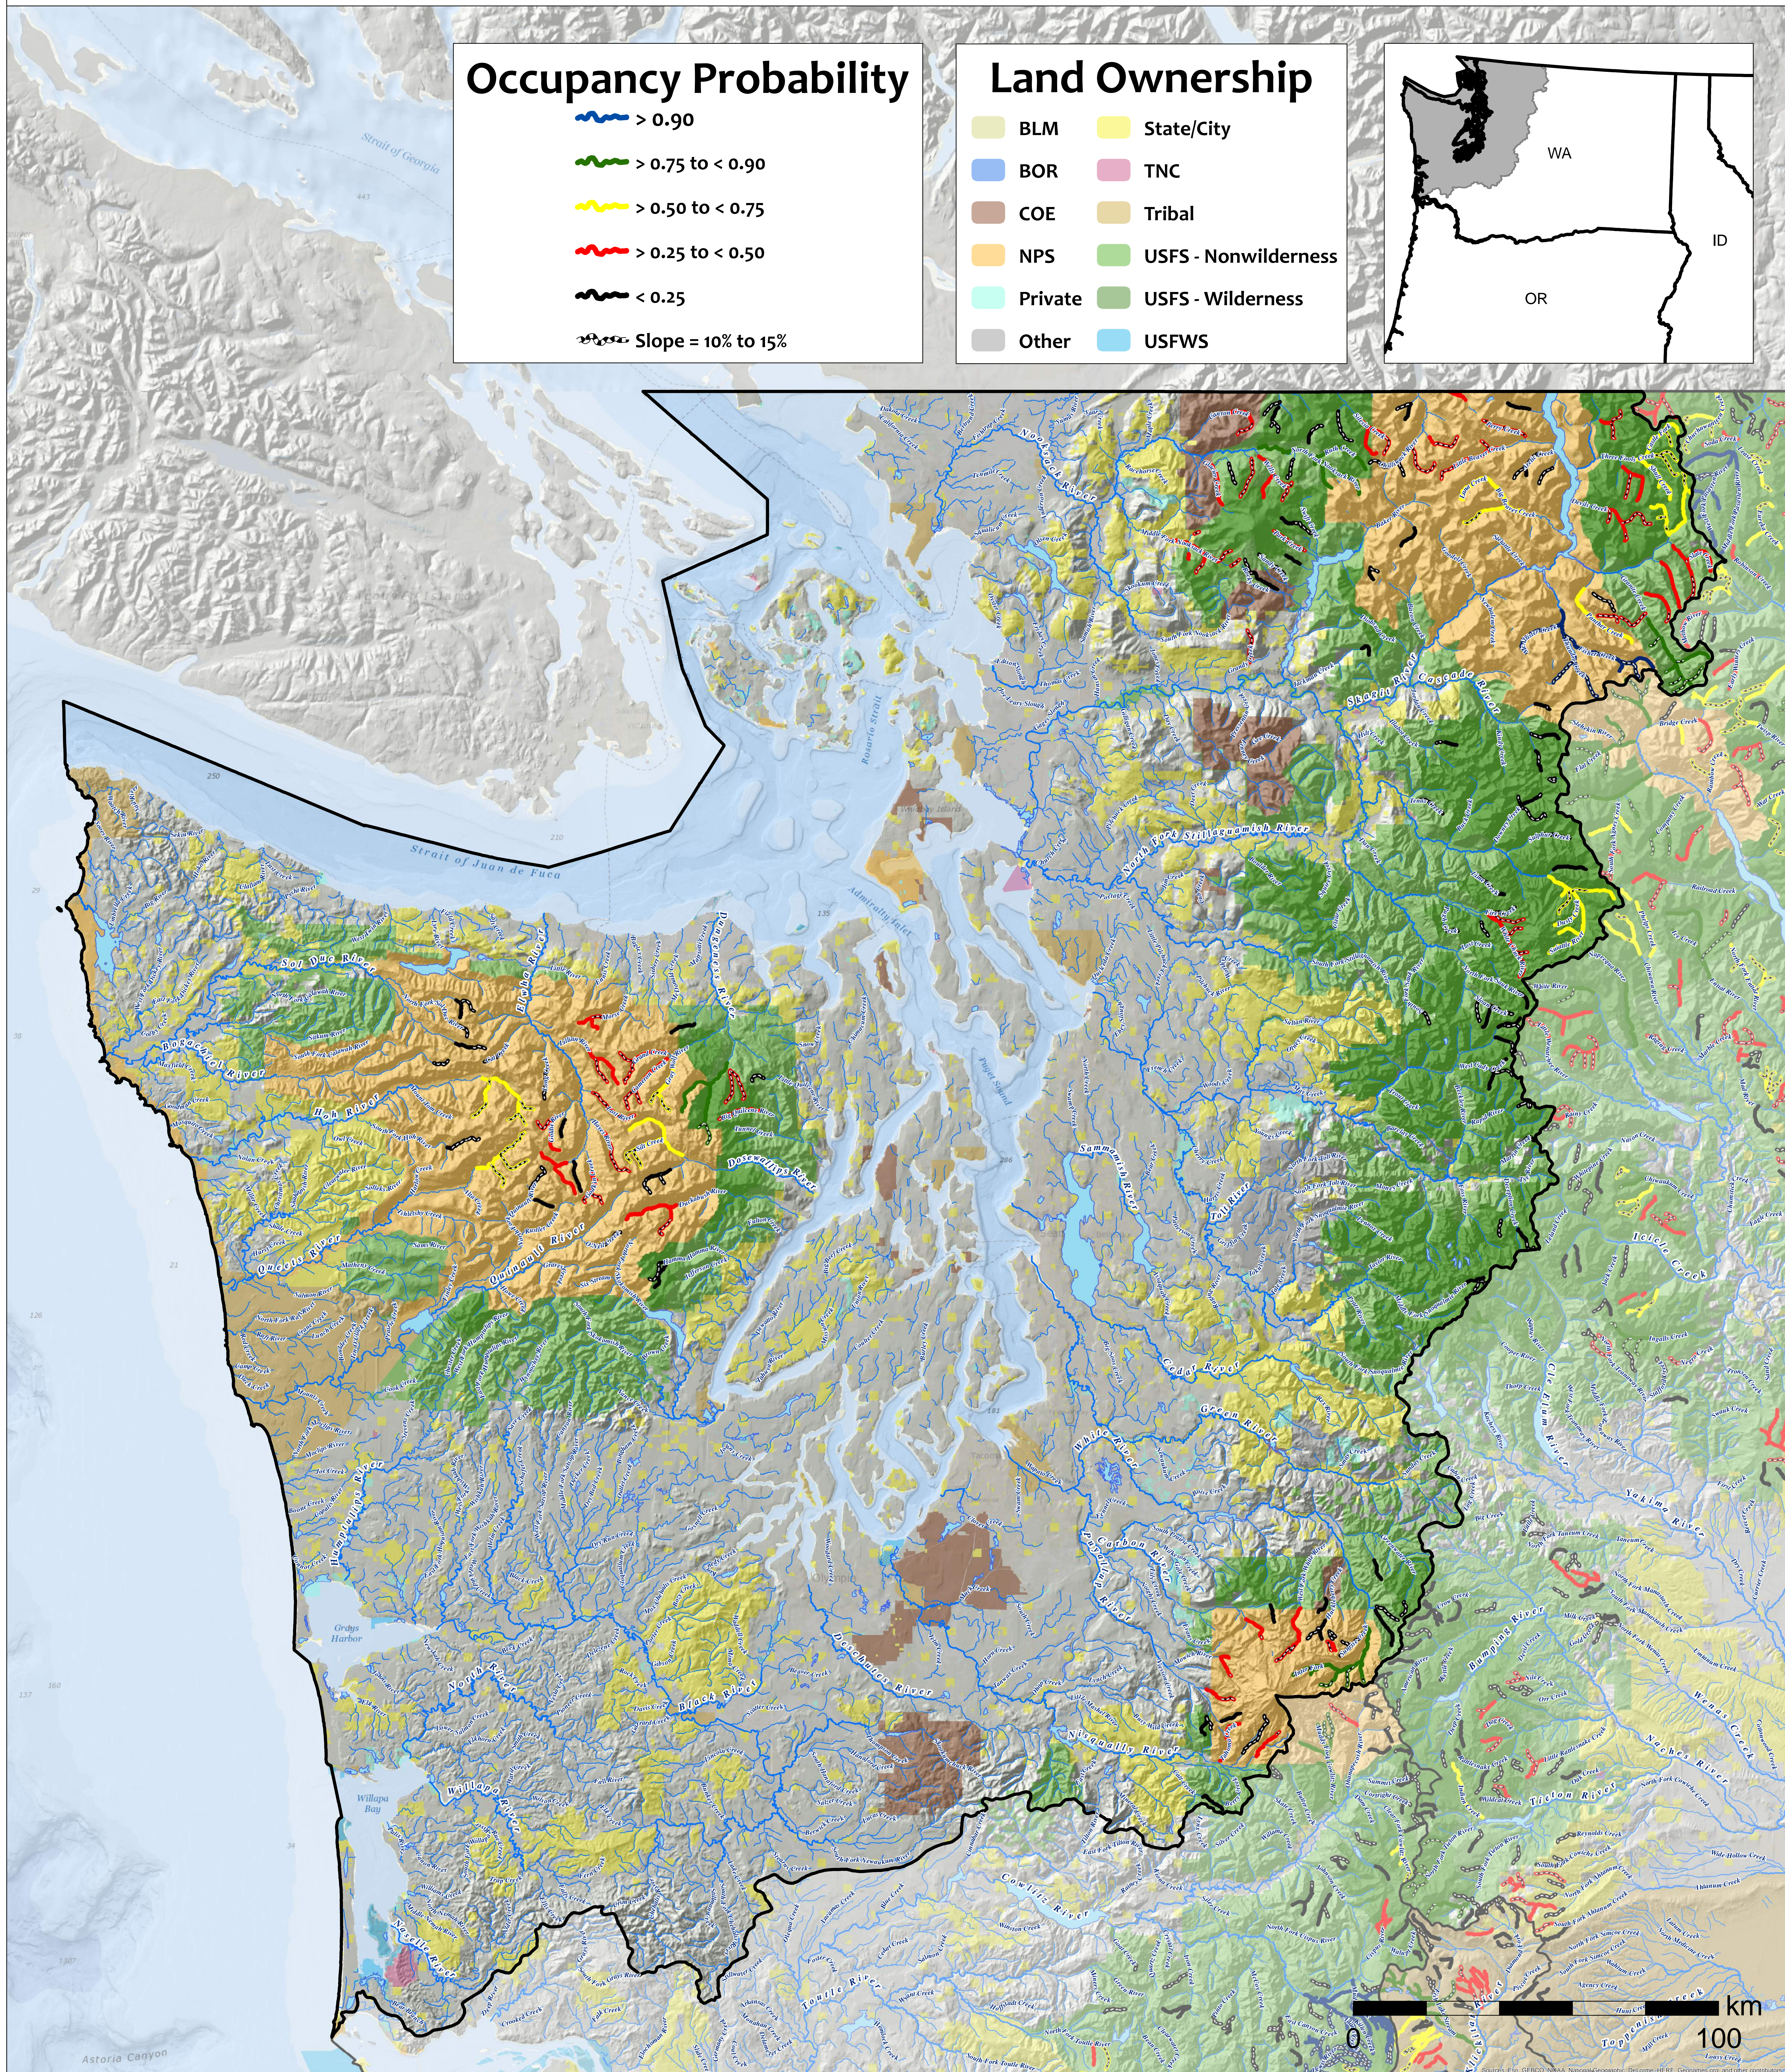

Climate Shield Cold-Water Habitats for Juvenile Bull Trout

Scenario: 2080s, 50% Brook Trout
NorWeST Unit: Washington Coast