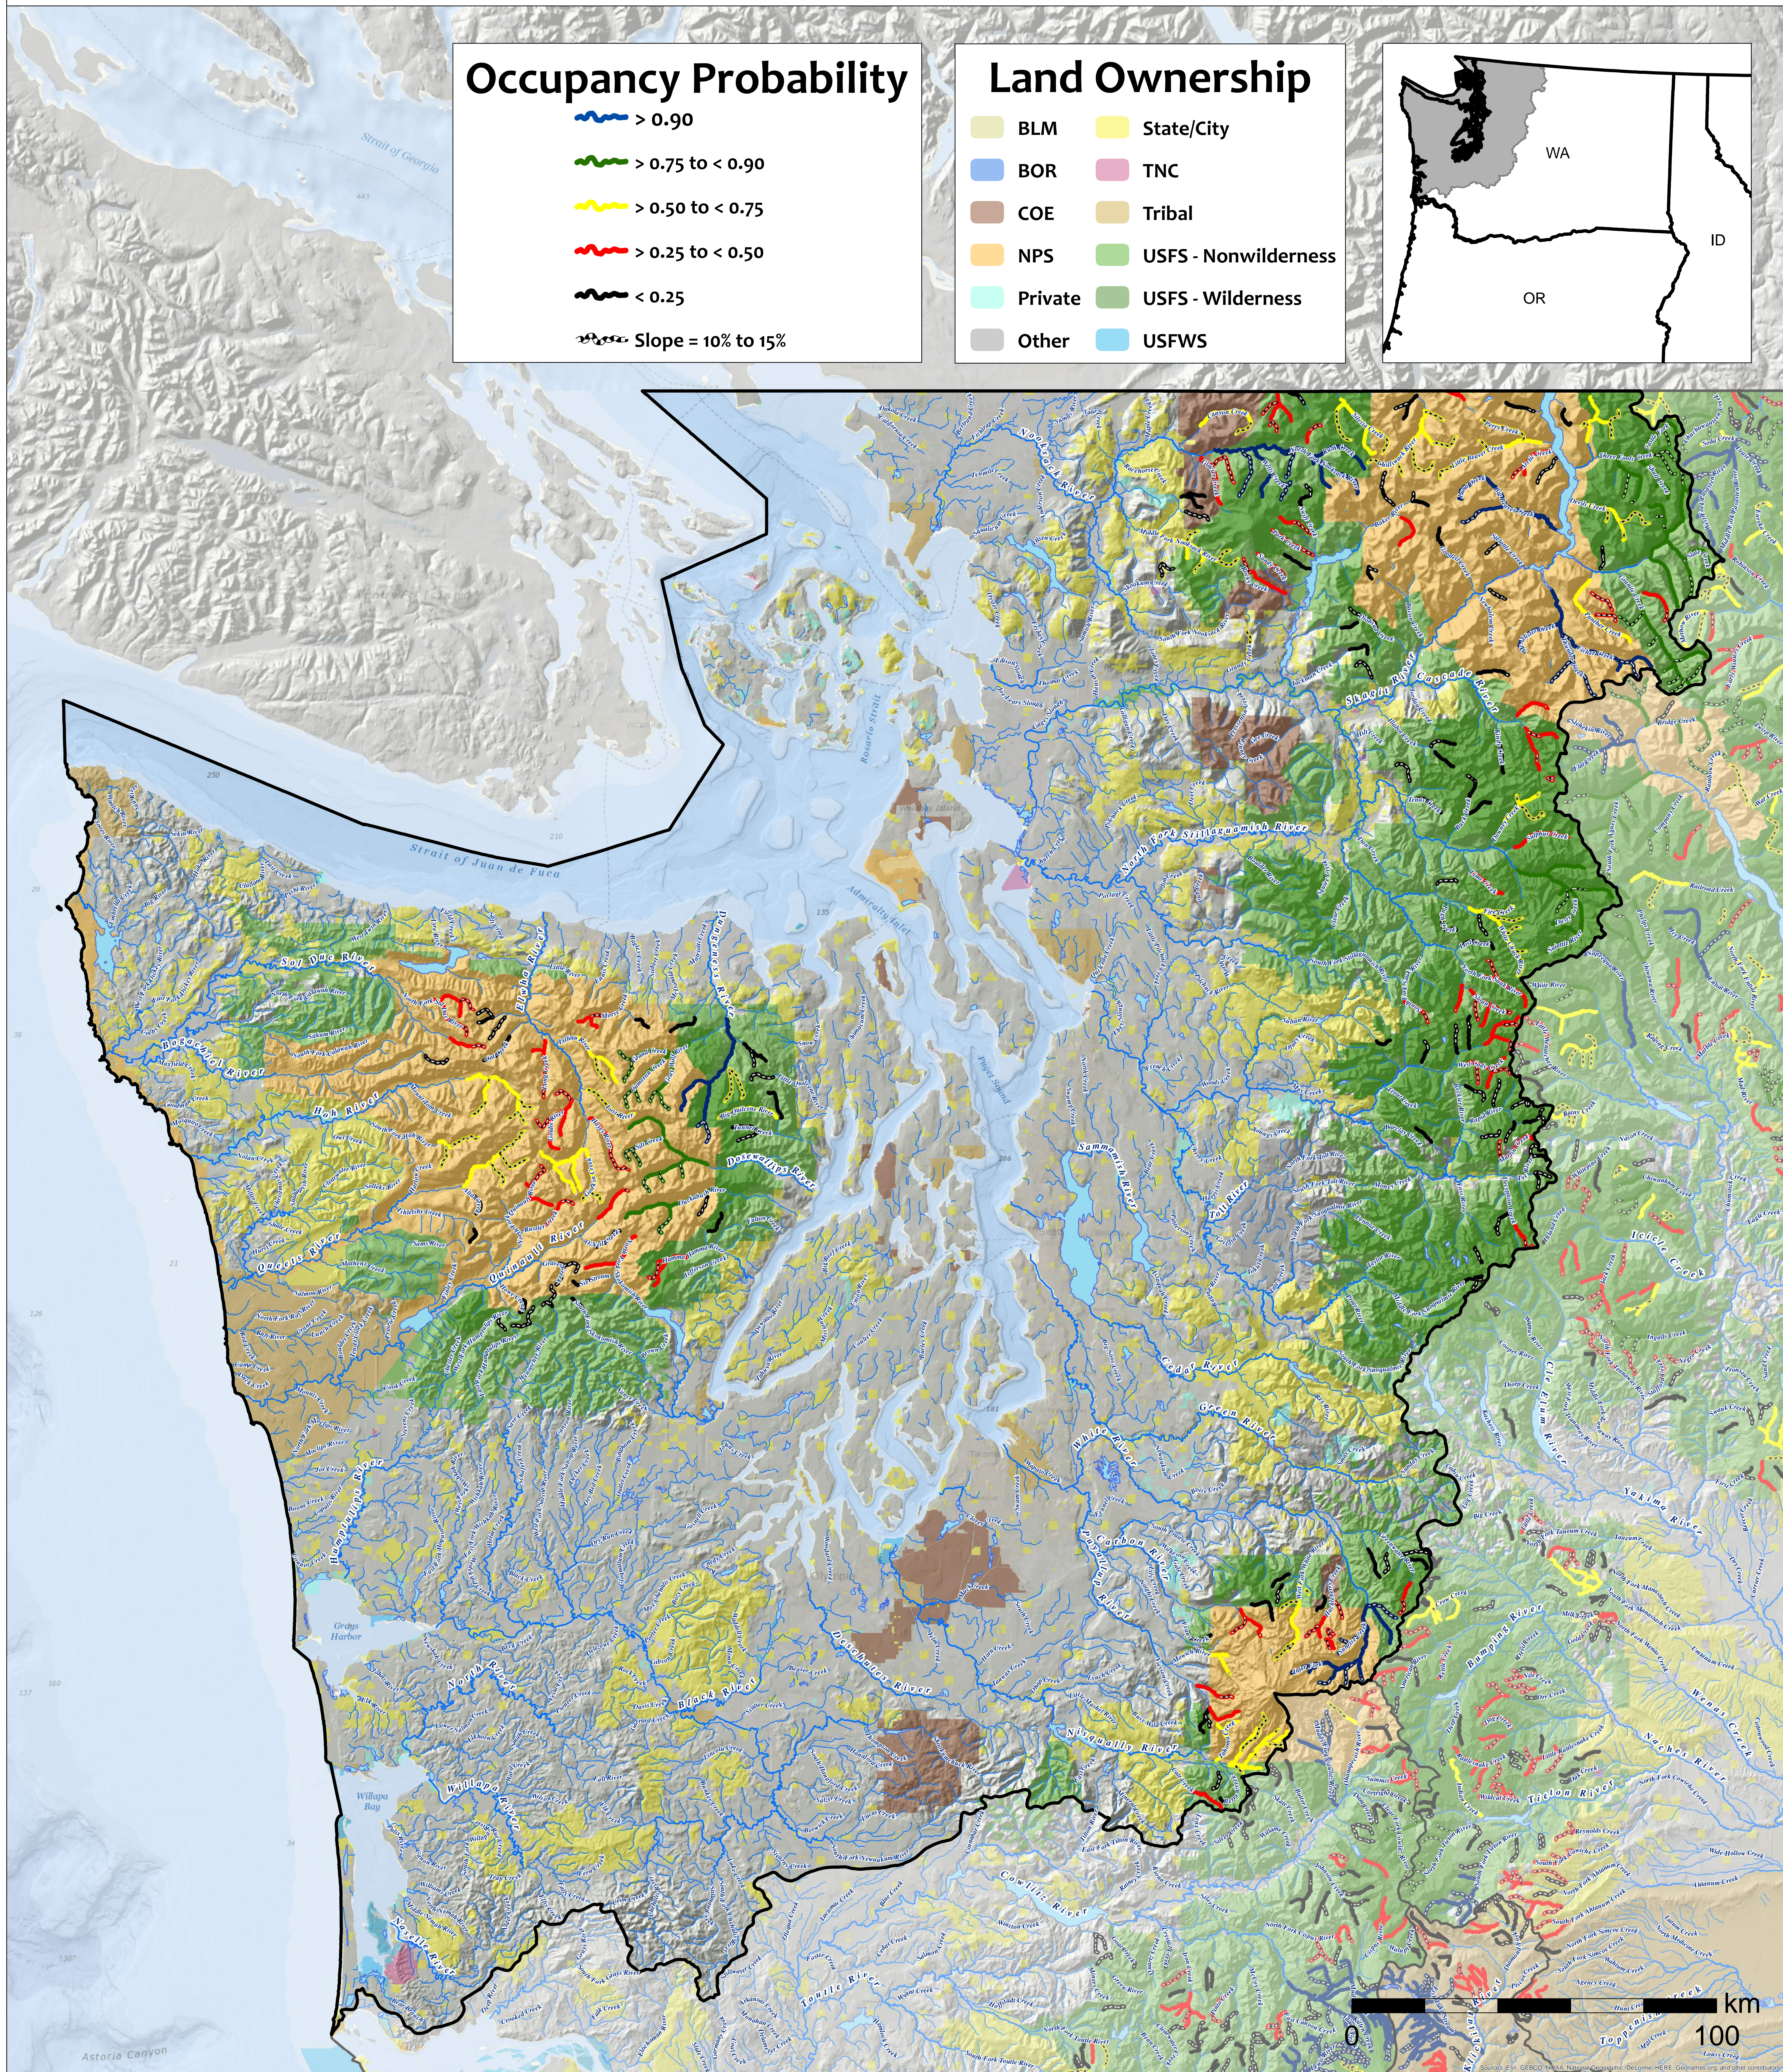

# Climate Shield Cold-Water Habitats for Juvenile Bull Trout

Scenario: 2040s, 50% Brook Trout  
 NorWeST Unit: Washington Coast

Sources: Esri, GEBCO, NOAA, Natural Resources, and other contributors.