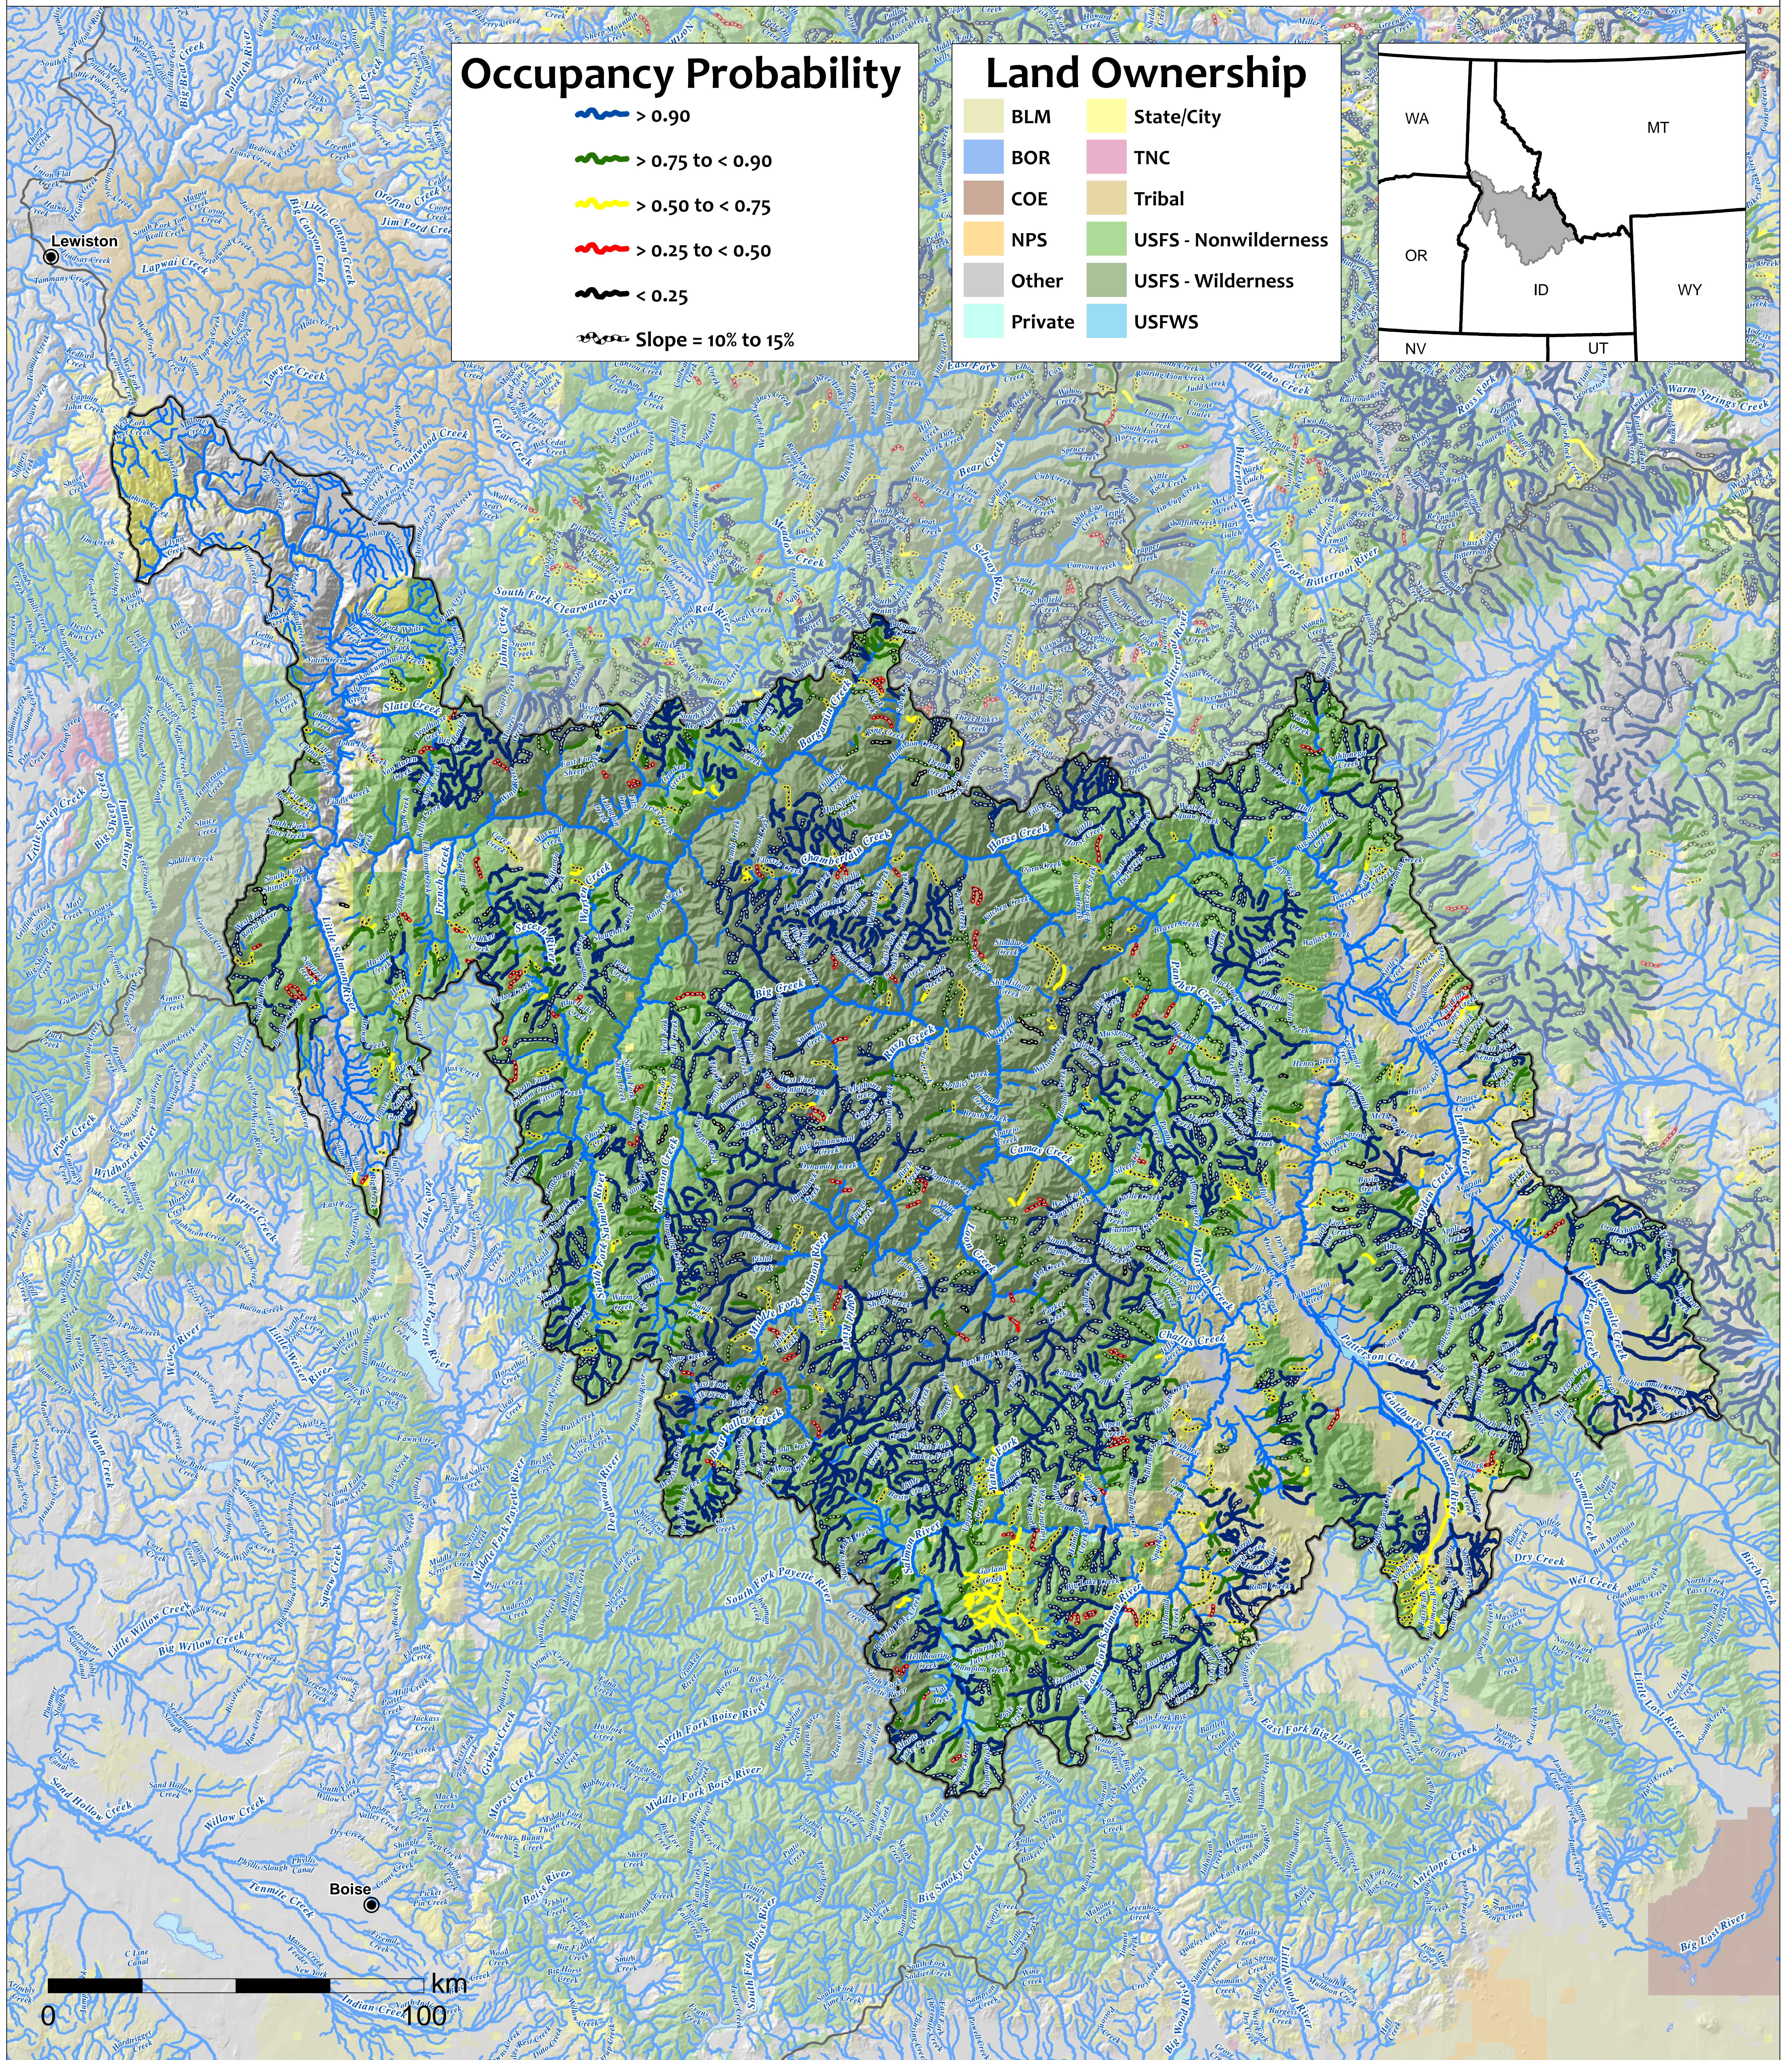

Climate Shield Cold-Water Habitats for Juvenile Cutthroat Trout

Scenario: 1980s, 0% Brook Trout

NorWeST Unit: Salmon

0 100 km