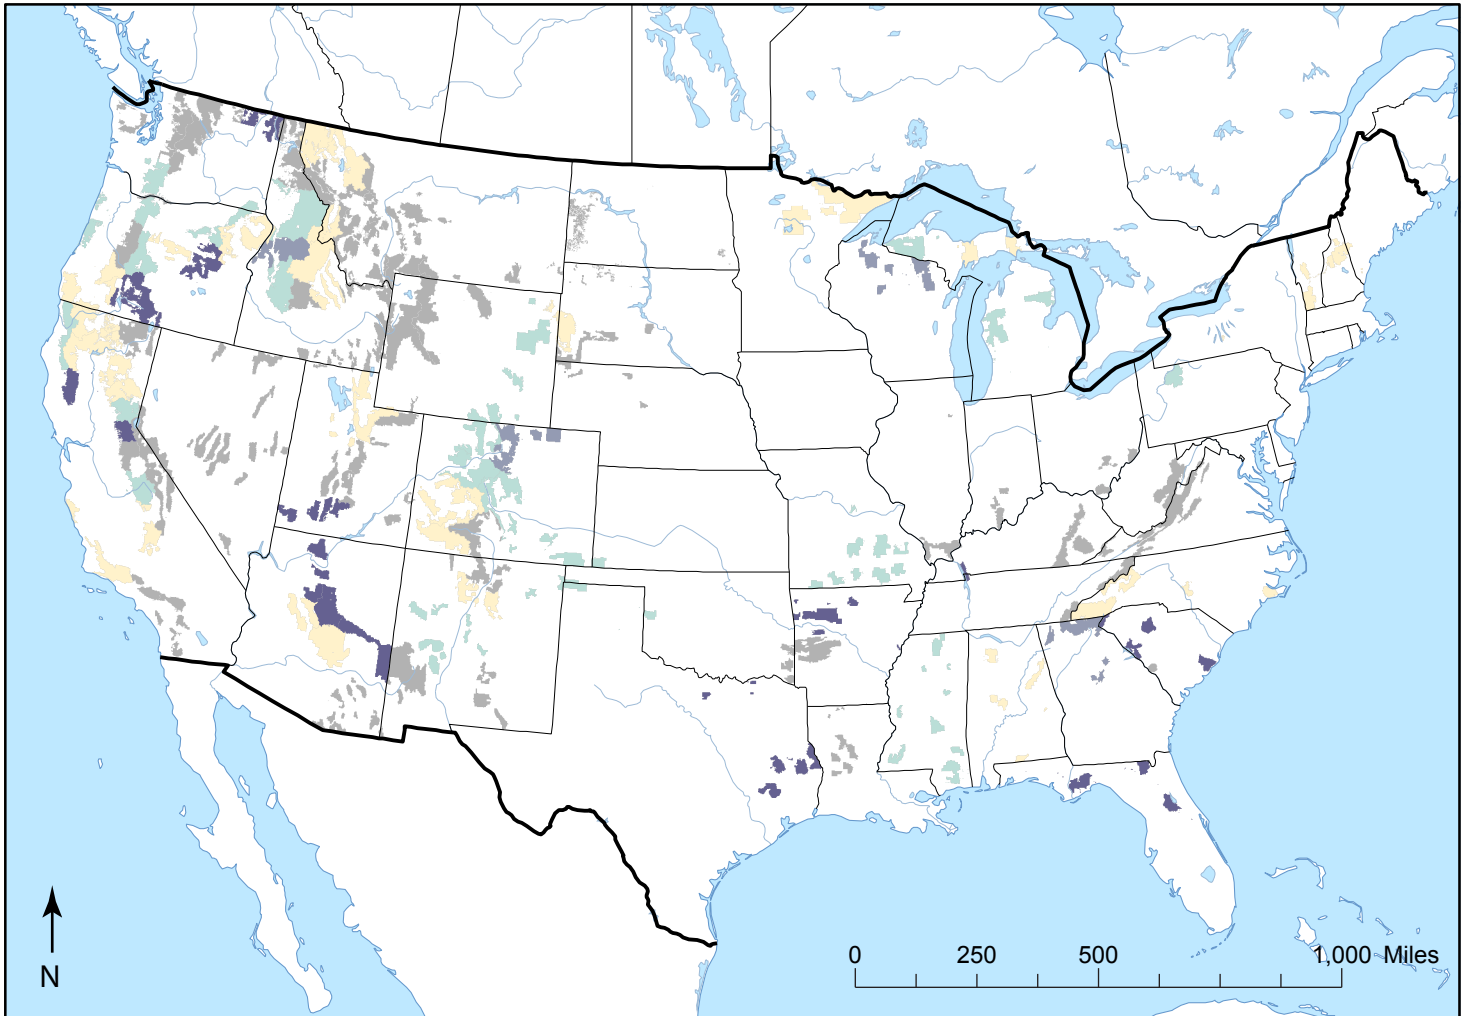

Acres Treated in 2013 through USFS Stewardship Contracts

Acres treated in fiscal year 2013

Acres treated nationwide through stewardship contracts and agreements, fiscal years 1999 to 2013