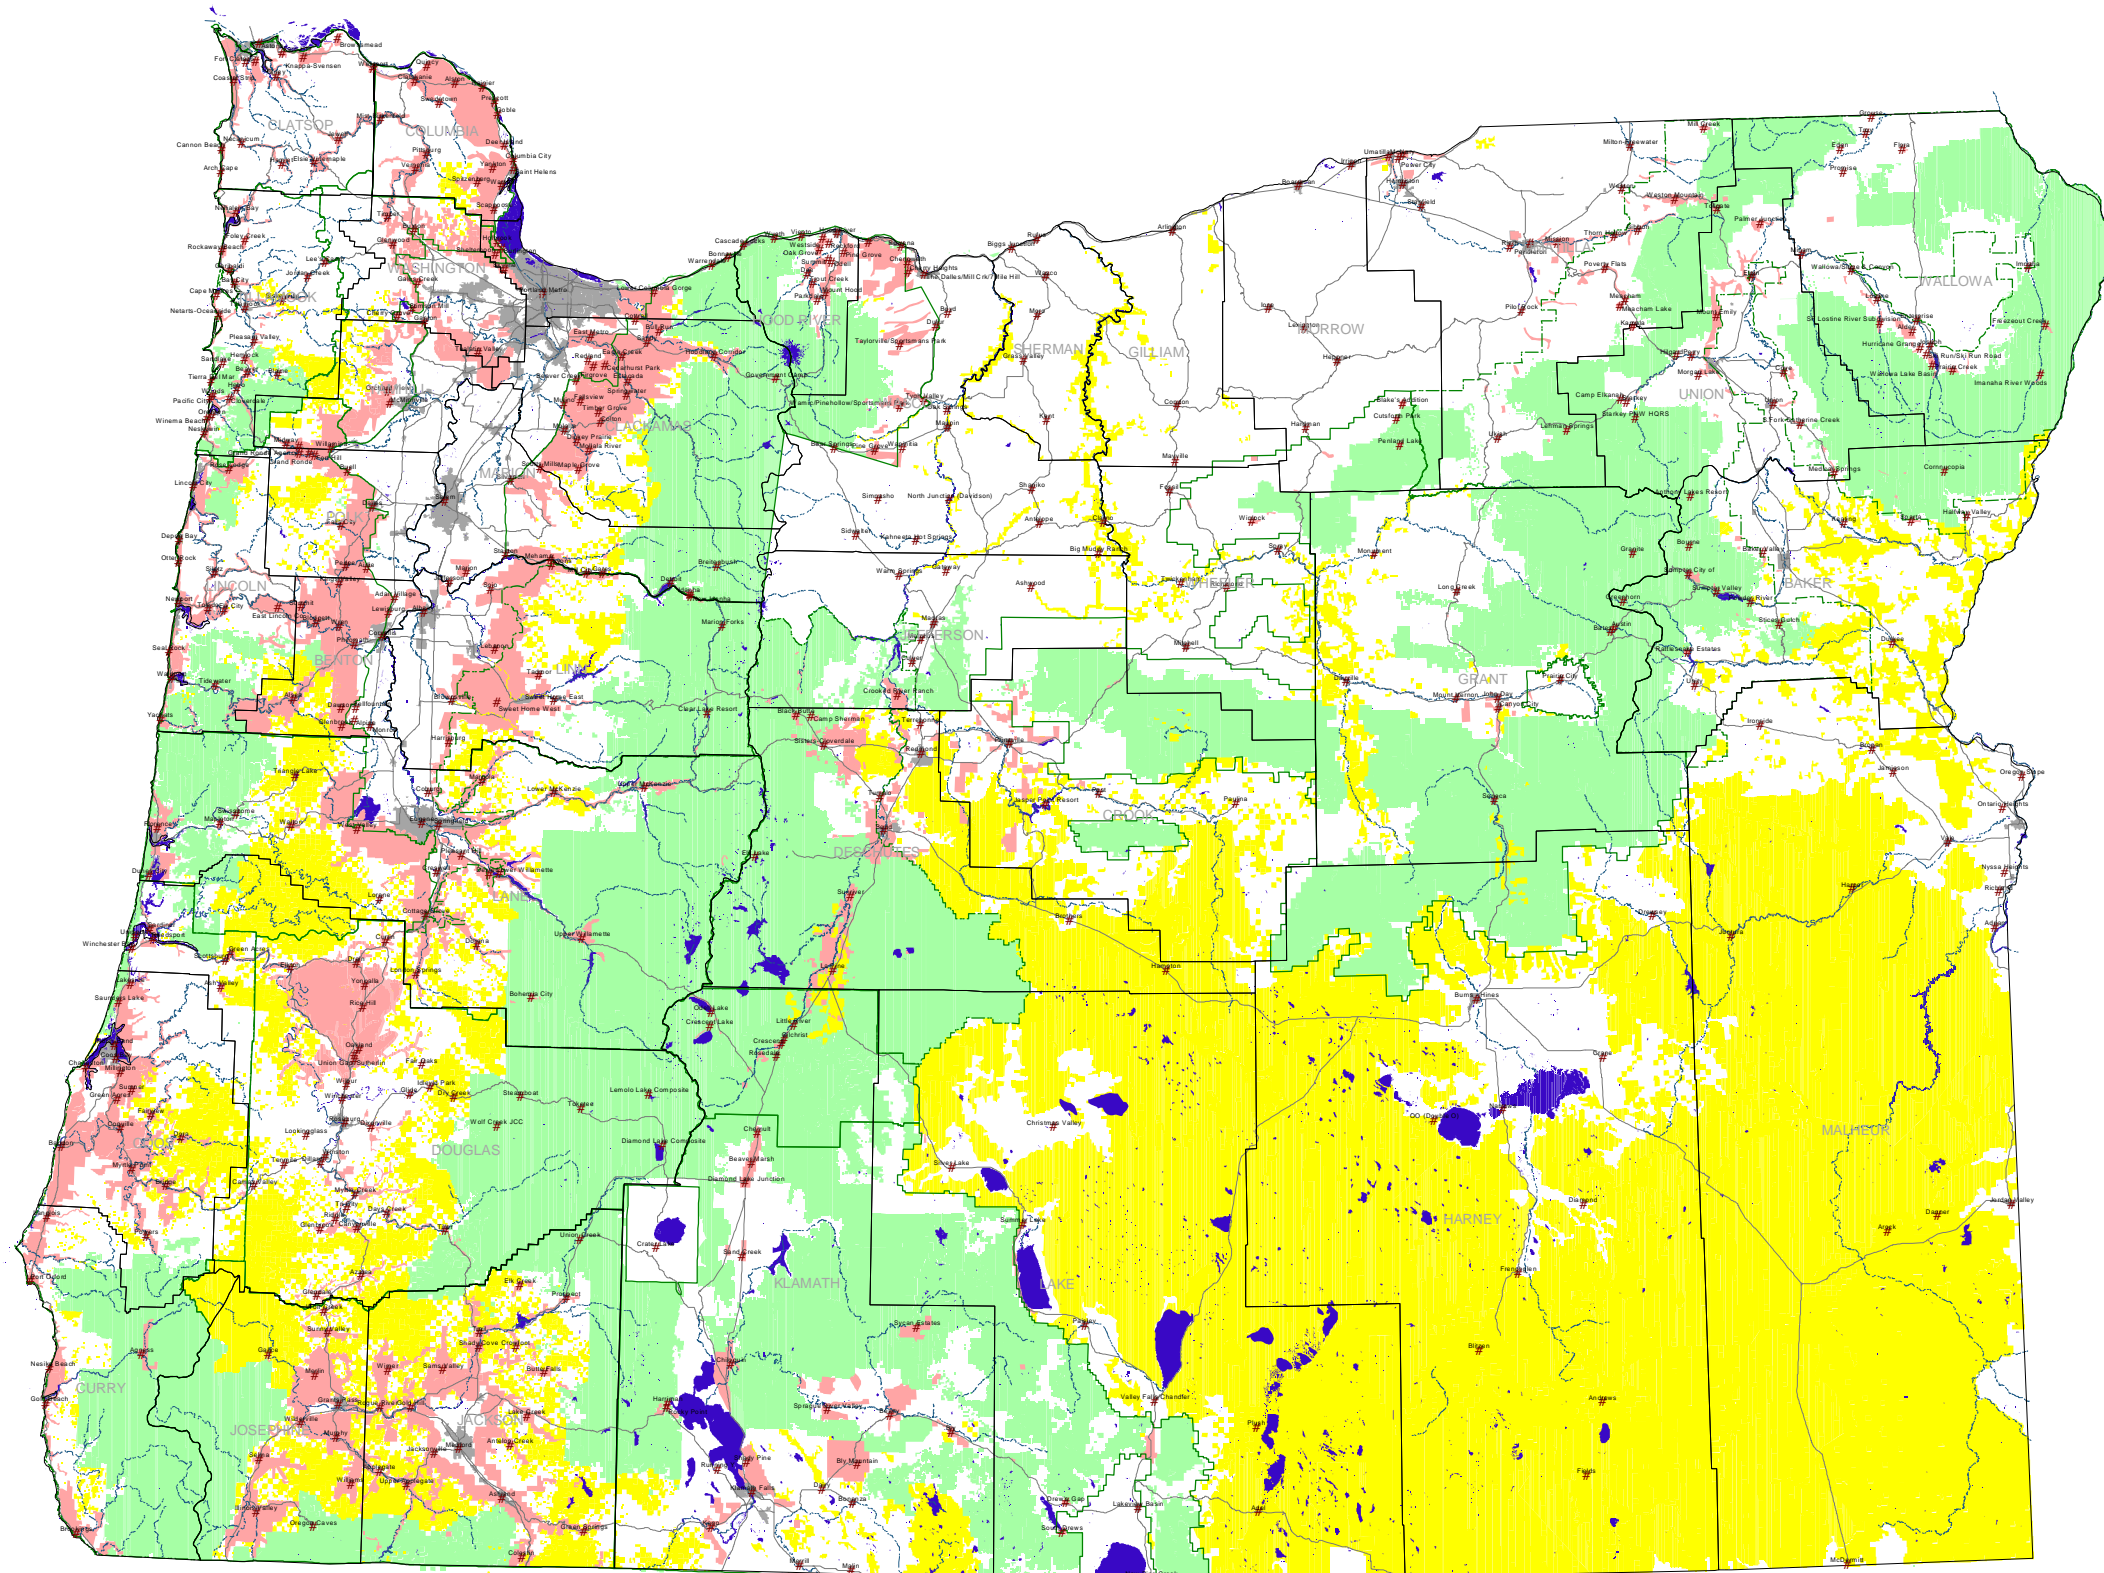

Oregon Interface Communities

April 2, 2001

- # Interface Communities as of April 2, 2001
- County
- ODF Districts
- EOR
- NWOR
- SOR
- Rivers
- Highways
- Interface-oregon-up-dated-swo-coos.shp
- Lakes
- City Limits
- BLM
- USFS