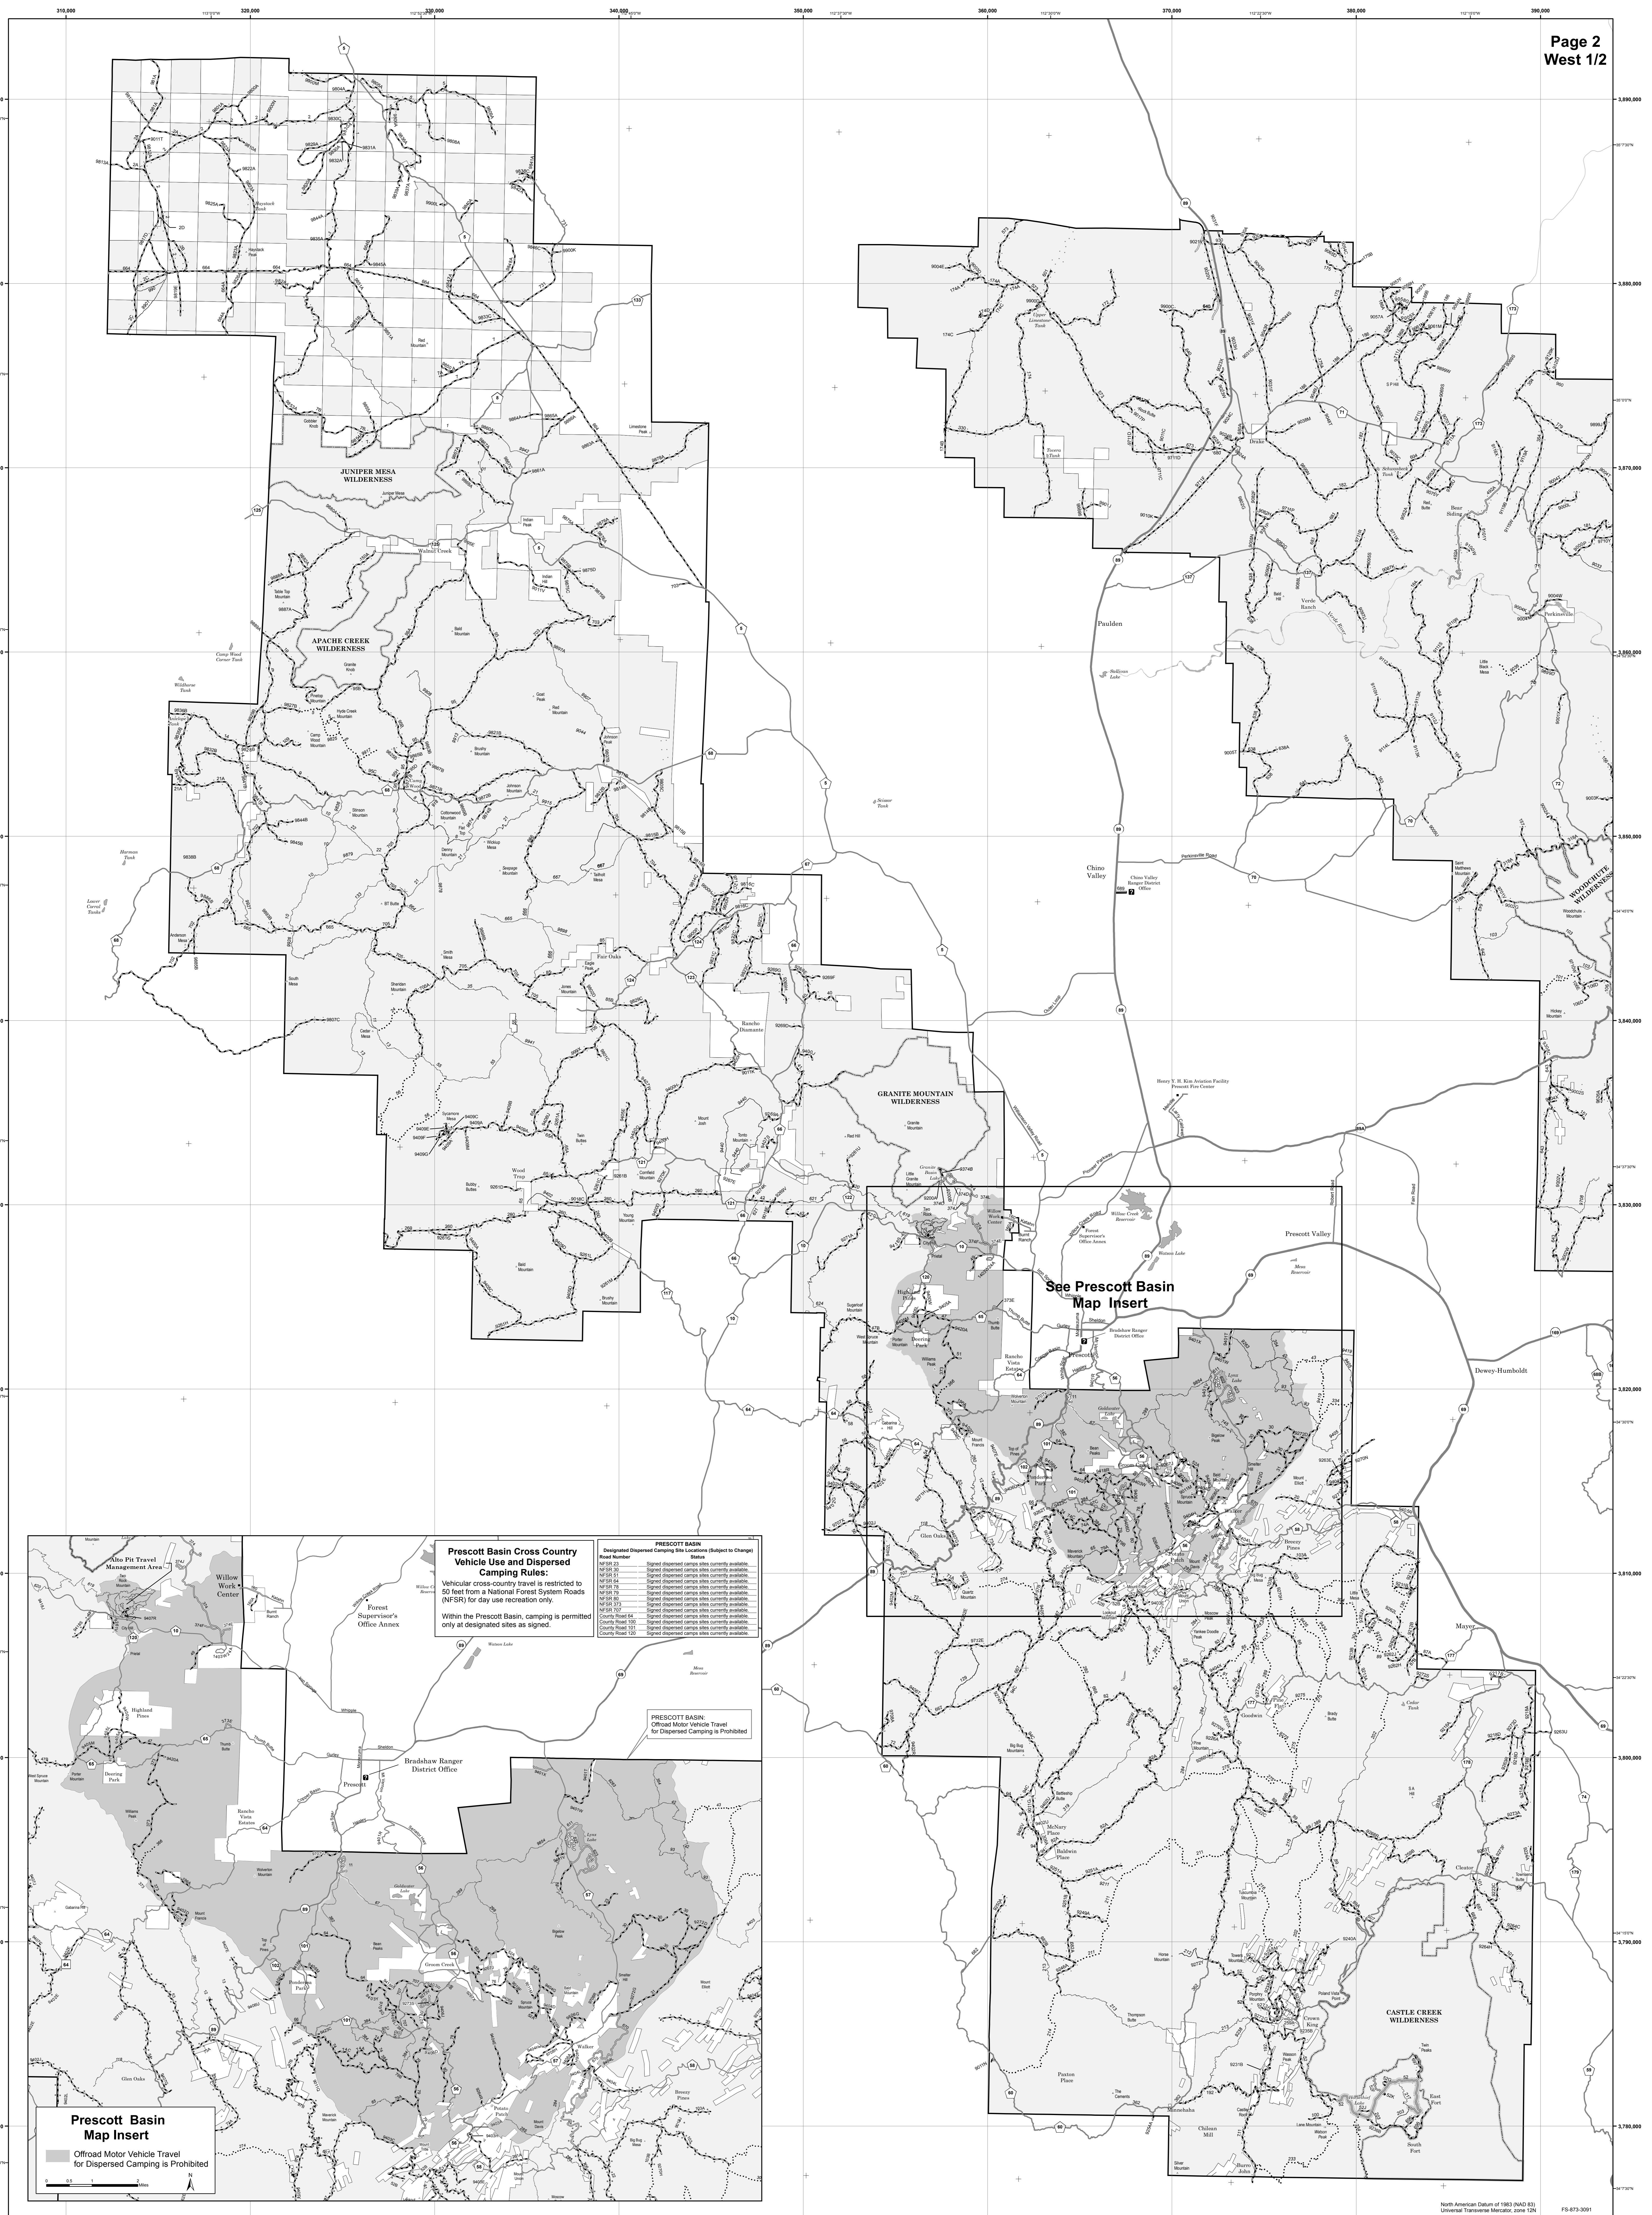

Map Index

Page 2 West 1/2

Page 1 East 1/2

See Prescott Basin
Map Insert

Prescott Basin Map Insert

Offroad Motor Vehicle Travel for Dispersed Camping is Prohibited