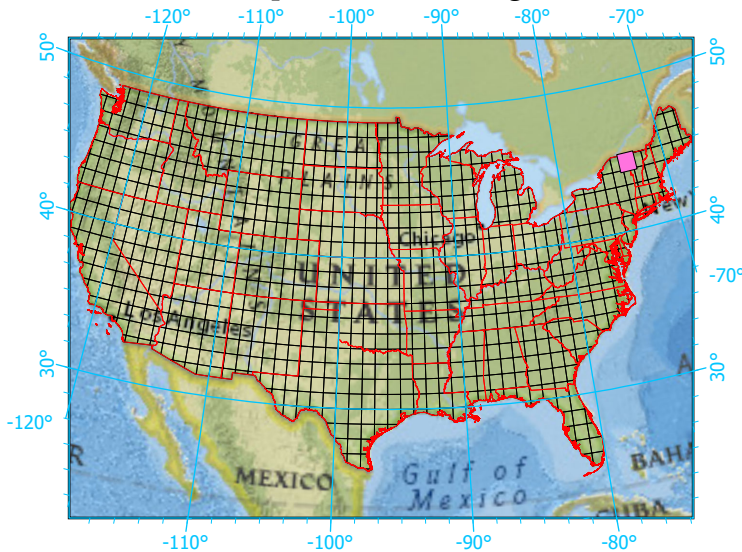

Center: 73°30'W 44°30'1"N
 States: New York; Vermont

Index map (selected in magenta)

1x1 Degree Grid

- 1x1 Degree Grid
- State Boundary
- USA Counties

Protected Areas 2,196.3 km² area (24.86%)

- American Indian Lands 2.6
- Federal 96.0
- Joint 0.0
- Local Government 44.7
- Non-Governmental Organization 290.2
- Private 0.1
- Regional Agency Special District 2.2
- State 1,760.2
- Unknown 0.4