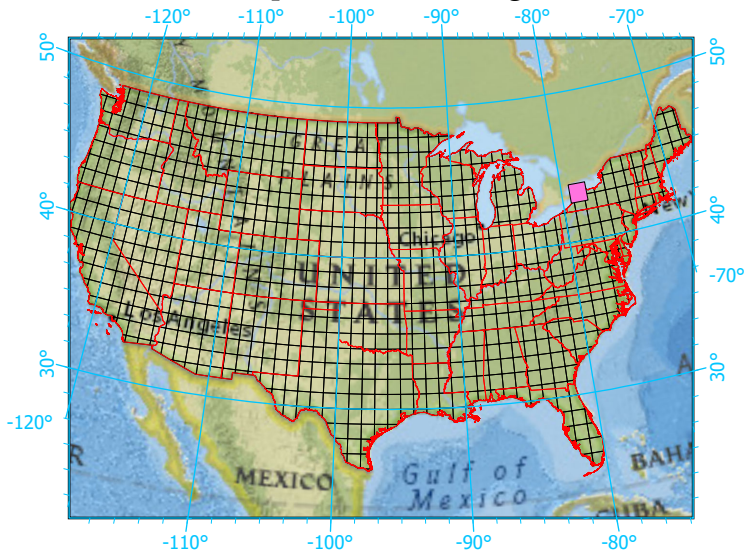

Center: 78°30'W 43°11'17"N

States: New York

Index map (selected in magenta)

1x1 Degree Grid

- 1x1 Degree Grid
- State Boundary
- USA Counties

Protected Areas 185.6 km² area (5.87%)

- American Indian Lands 54.4
- Federal 48.8
- Joint 0.0
- Local Government 24.8
- Non-Governmental Organization 3.8
- Private 0.1
- Regional Agency Special District 0.3
- State 53.4
- Unknown 0.0