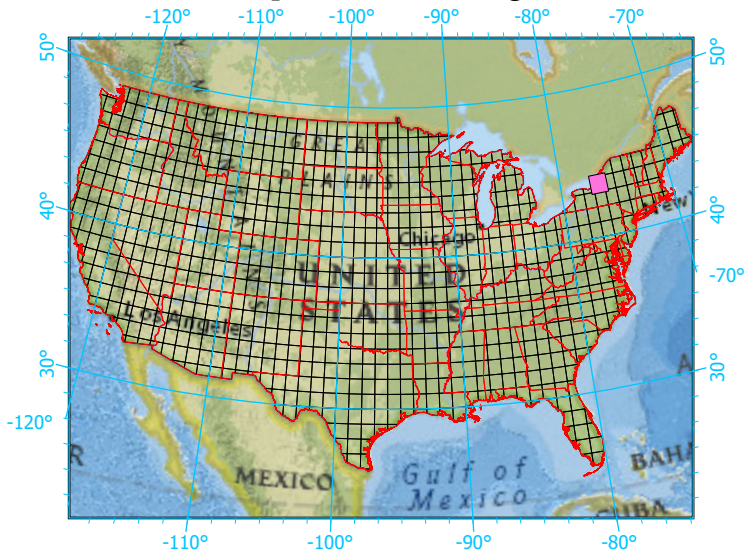

Center: 76°30'W 43°30'N

States: New York

Index map (selected in magenta)

### 1x1 Degree Grid

- 1x1 Degree Grid
- State Boundary
- USA Counties

### Protected Areas 288.8 km<sup>2</sup> area (6.07%)

- American Indian Lands 0.0
- Federal 24.3
- Joint 0.0
- Local Government 35.1
- Non-Governmental Organization 7.6
- Private 3.0
- Regional Agency Special District 0.5
- State 218.3
- Unknown 0.0