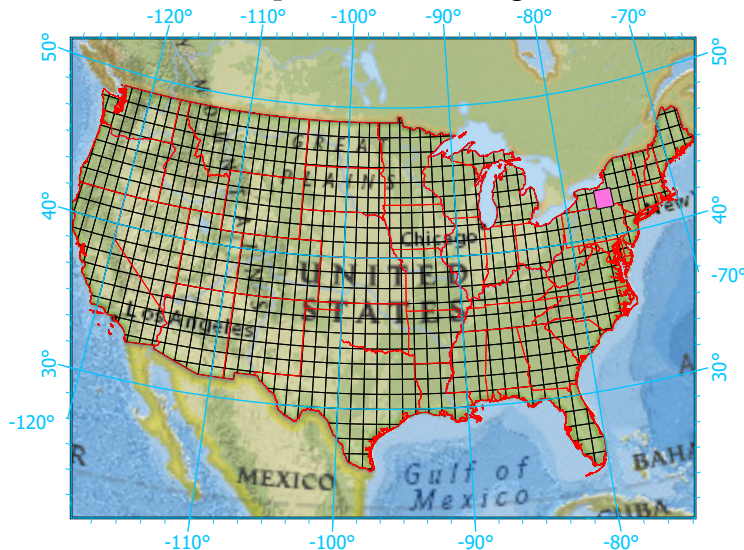

Center: 76°30'W 42°30'2"N

States: New York; Pennsylvania

Index map (selected in magenta)

### 1x1 Degree Grid

- 1x1 Degree Grid
- State Boundary
- USA Counties

### Protected Areas 619.4 km<sup>2</sup> area (6.78%)

- American Indian Lands 24.0
- Federal 101.9
- Joint 0.0
- Local Government 44.3
- Non-Governmental Organization 52.1
- Private 0.4
- Regional Agency Special District 1.5
- State 395.2
- Unknown 0.0