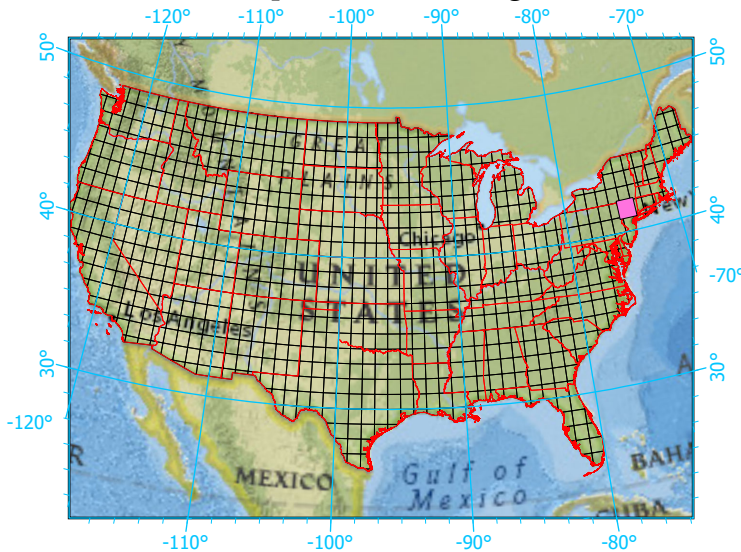

Center: 74°30'W 41°30'2"N

States: New Jersey; New York;

Index map (selected in magenta)

1x1 Degree Grid

- 1x1 Degree Grid
- State Boundary
- USA Counties

Protected Areas 2,197.6 km² area (23.70%)

- American Indian Lands 0.0
- Federal 264.1
- Joint 0.0
- Local Government 286.4
- Non-Governmental Organization 166.9
- Private 1.6
- Regional Agency Special District 3.4
- State 1,447.9
- Unknown 27.3