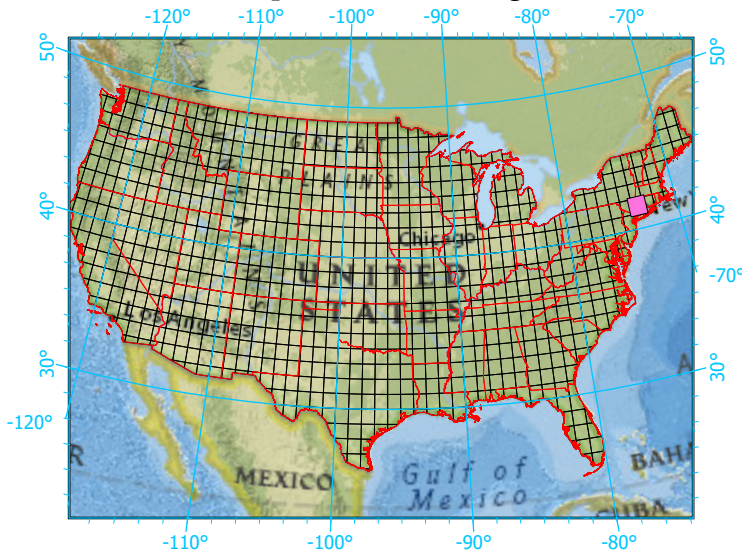

Center: 73°30'W 41°30'2"N
 States: New Jersey; New York;

Index map (selected in magenta)

1x1 Degree Grid

- 1x1 Degree Grid
- State Boundary
- USA Counties

Protected Areas 1,282.2 km² area (14.87%)

- American Indian Lands 1.0
- Federal 57.8
- Joint 0.0
- Local Government 329.6
- Non-Governmental Organization 315.8
- Private 52.8
- Regional Agency Special District 9.1
- State 514.0
- Unknown 2.3