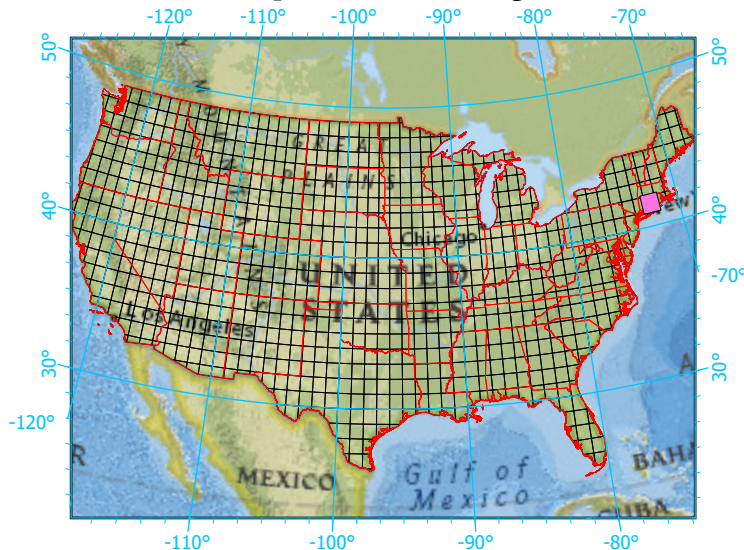

Center: 72°30'W 41°30'2"N

States: New York; Connecticut;

Index map (selected in magenta)

1x1 Degree Grid

- 1x1 Degree Grid
- State Boundary
- USA Counties

Protected Areas 1,216.4 km² area (17.60%)

- American Indian Lands 0.0
- Federal 14.8
- Joint 1.8
- Local Government 289.3
- Non-Governmental Organization 181.9
- Private 73.0
- Regional Agency Special District 85.2
- State 558.9
- Unknown 11.4