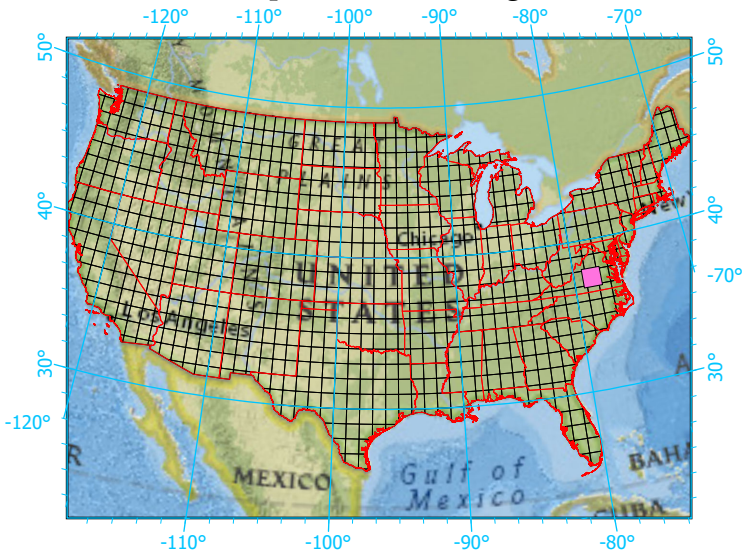

Center: 78°30'W 37°30'2"N

States: Virginia

Index map (selected in magenta)

1x1 Degree Grid

- 1x1 Degree Grid
- State Boundary
- USA Counties

Protected Areas 861.6 km² area (8.78%)

- American Indian Lands 0.0
- Federal 72.7
- Joint 0.0
- Local Government 49.5
- Non-Governmental Organization 39.8
- Private 0.0
- Regional Agency Special District 0.8
- State 698.8
- Unknown 0.0