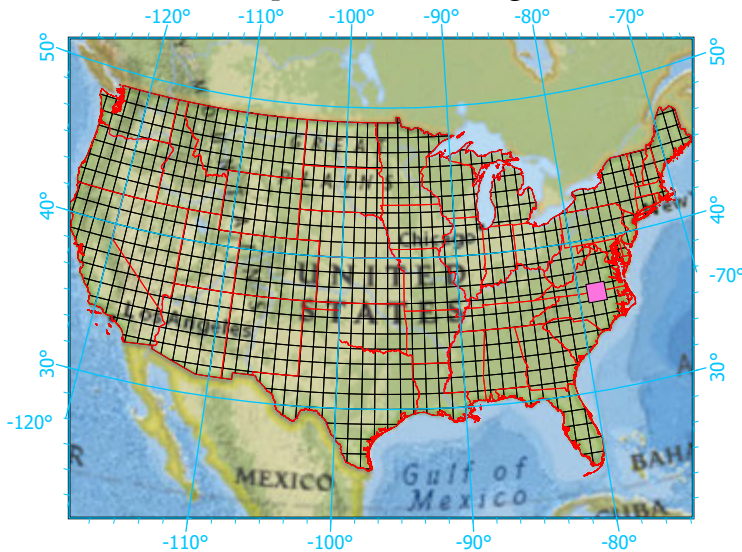

Center: 78°30'W 36°30'2"N

States: North Carolina; Virginia

Index map (selected in magenta)

1x1 Degree Grid

- 1x1 Degree Grid
- State Boundary
- USA Counties

Protected Areas 408.9 km² area (4.11%)

- American Indian Lands 0.0
- Federal 31.9
- Joint 0.0
- Local Government 27.3
- Non-Governmental Organization 82.5
- Private 8.2
- Regional Agency Special District 0.0
- State 258.0
- Unknown 1.1