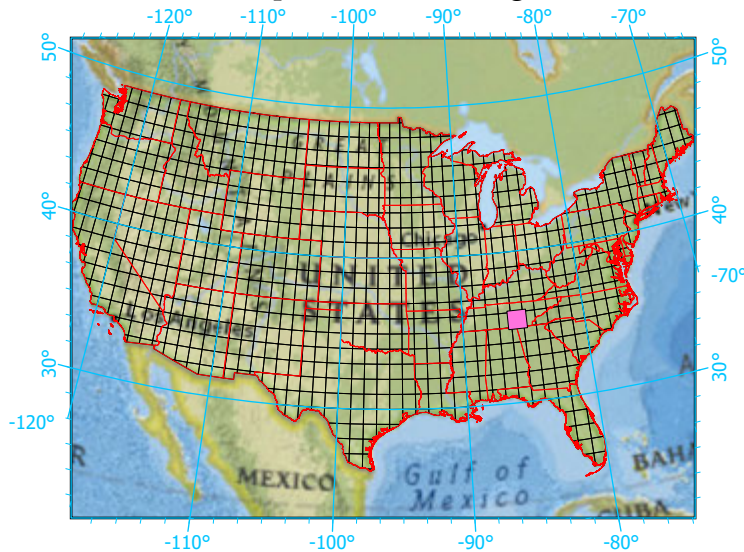

Center: 85°30'W 35°30'2"N

States: Tennessee

Index map (selected in magenta)

1x1 Degree Grid

- 1x1 Degree Grid
- State Boundary
- USA Counties

Protected Areas 883.2 km² area (8.77%)

- American Indian Lands 0.0
- Federal 93.8
- Joint 0.0
- Local Government 0.2
- Non-Governmental Organization 140.2
- Private 0.0
- Regional Agency Special District 0.0
- State 649.0
- Unknown 0.0