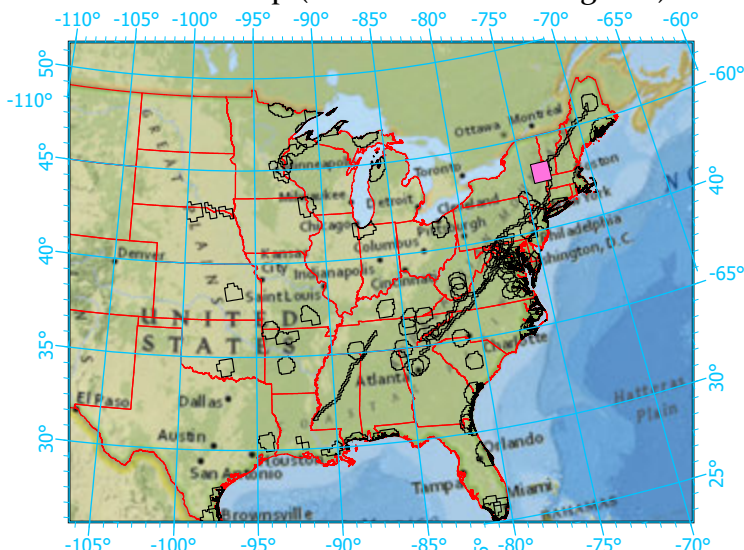

# Saratoga National Historical Park

Landscape Change Research Group  
 Iverson, Prasad, Peters, Matthews  
 Northern Institute of Applied Climate Science  
 USFS Northern Research Station  
 Delaware, Ohio

## National Parks & Buffers with Protected Areas and Forest Inventory Plots

Center: 73°37'9"W 43°2'4"N  
 States: New York; Massachusetts; Vermont

Scale: 1:843,000

Index map (NP identified in magenta)

Note: This map page is intended to accompany the forest summary tables, based on the inventory plots shown. Tables are located at <https://www.fs.fed.us/nrs/atlas/combined/resources/summaries/NatPark/>.