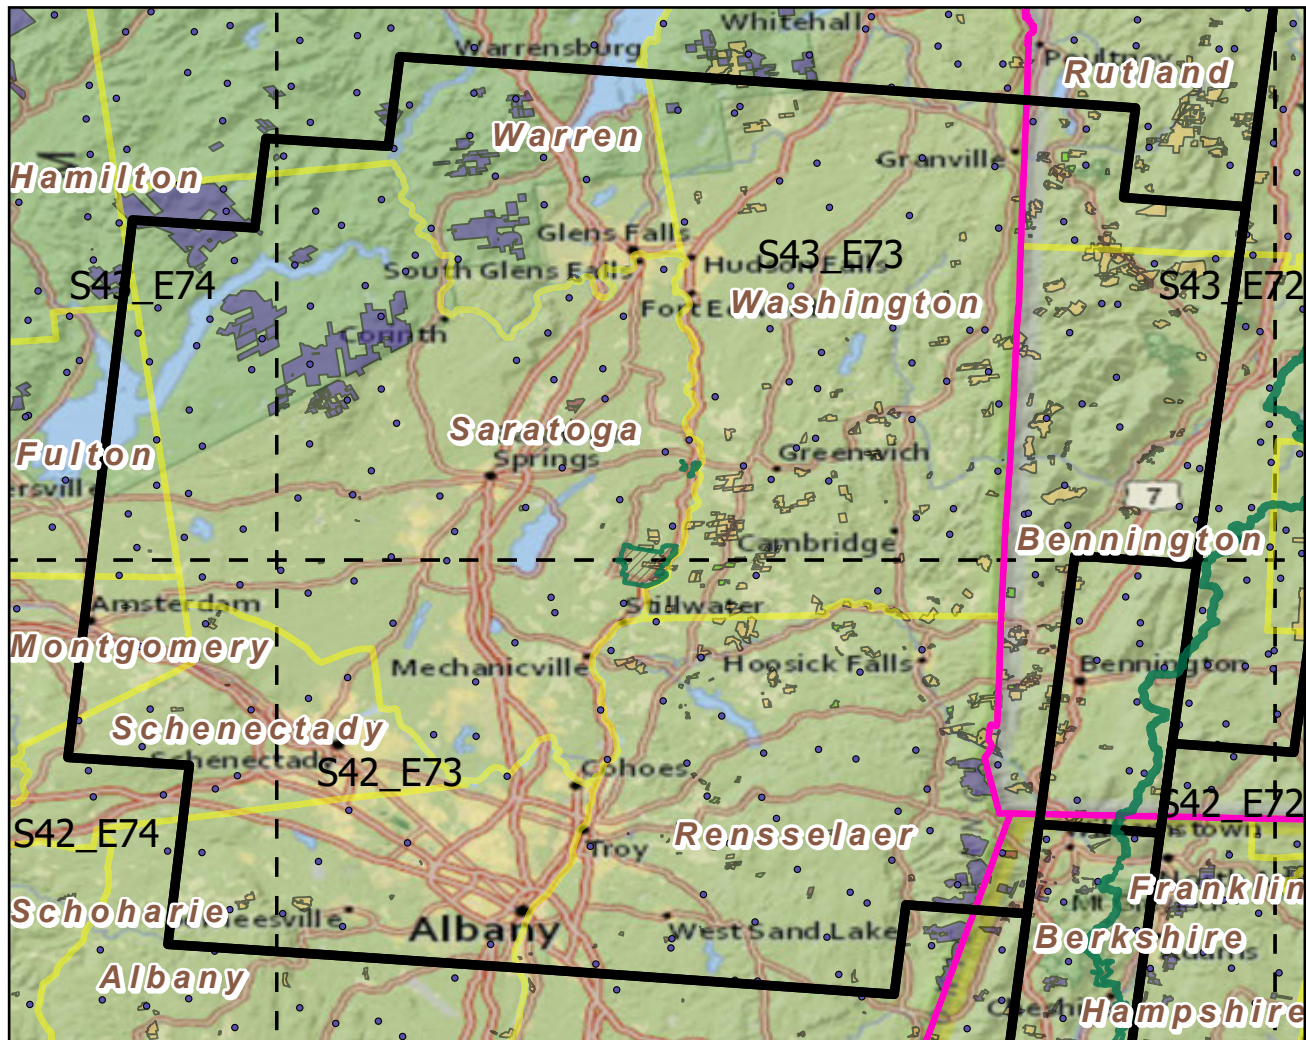

# Saratoga National Historical Park

Landscape Change Research Group  
 Iverson, Prasad, Peters, Matthews  
 Northern Institute of Applied Climate Science  
 USFS Northern Research Station  
 Delaware, Ohio

## National Parks & Buffers with Protected Areas and Forest Inventory Plots

Center: 73°37'9"W 43°2'4"N  
 States: New York; Massachusetts; Vermont

Scale: 1:843,000

Index map (NP identified in magenta)

Note: This map page is intended to accompany the forest summary tables, based on the inventory plots shown. Tables are located at <https://www.fs.fed.us/nrs/atlas/combined/resources/summaries/NatPark/>.