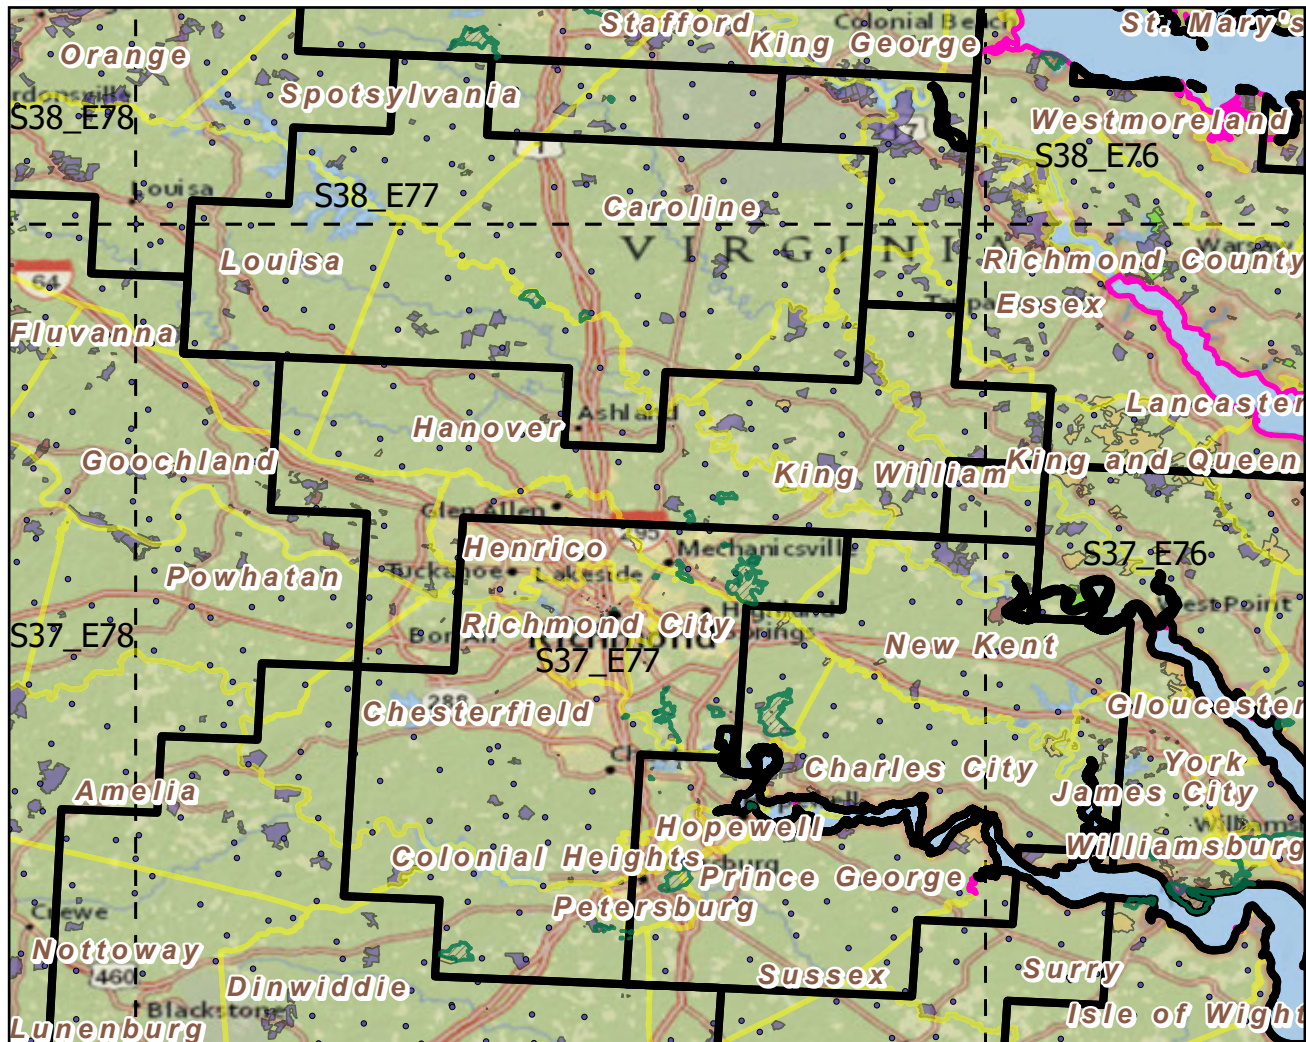

Richmond National Battlefield

Park National Parks & Buffers with Protected Areas and Forest Inventory Plots

Landscape Change Research Group
 Iverson, Prasad, Peters, Matthews
 Northern Institute of Applied Climate Science
 USFS Northern Research Station
 Delaware, Ohio

Center: 77°23'12"W 37°38'43"N
 States: Virginia

Scale: 1:990,000

Index map (NP identified in magenta)

Note: This map page is intended to accompany the forest summary tables, based on the inventory plots shown. Tables are located at <https://www.fs.fed.us/nrs/atlas/combined/resources/summaries/NatPark/>.