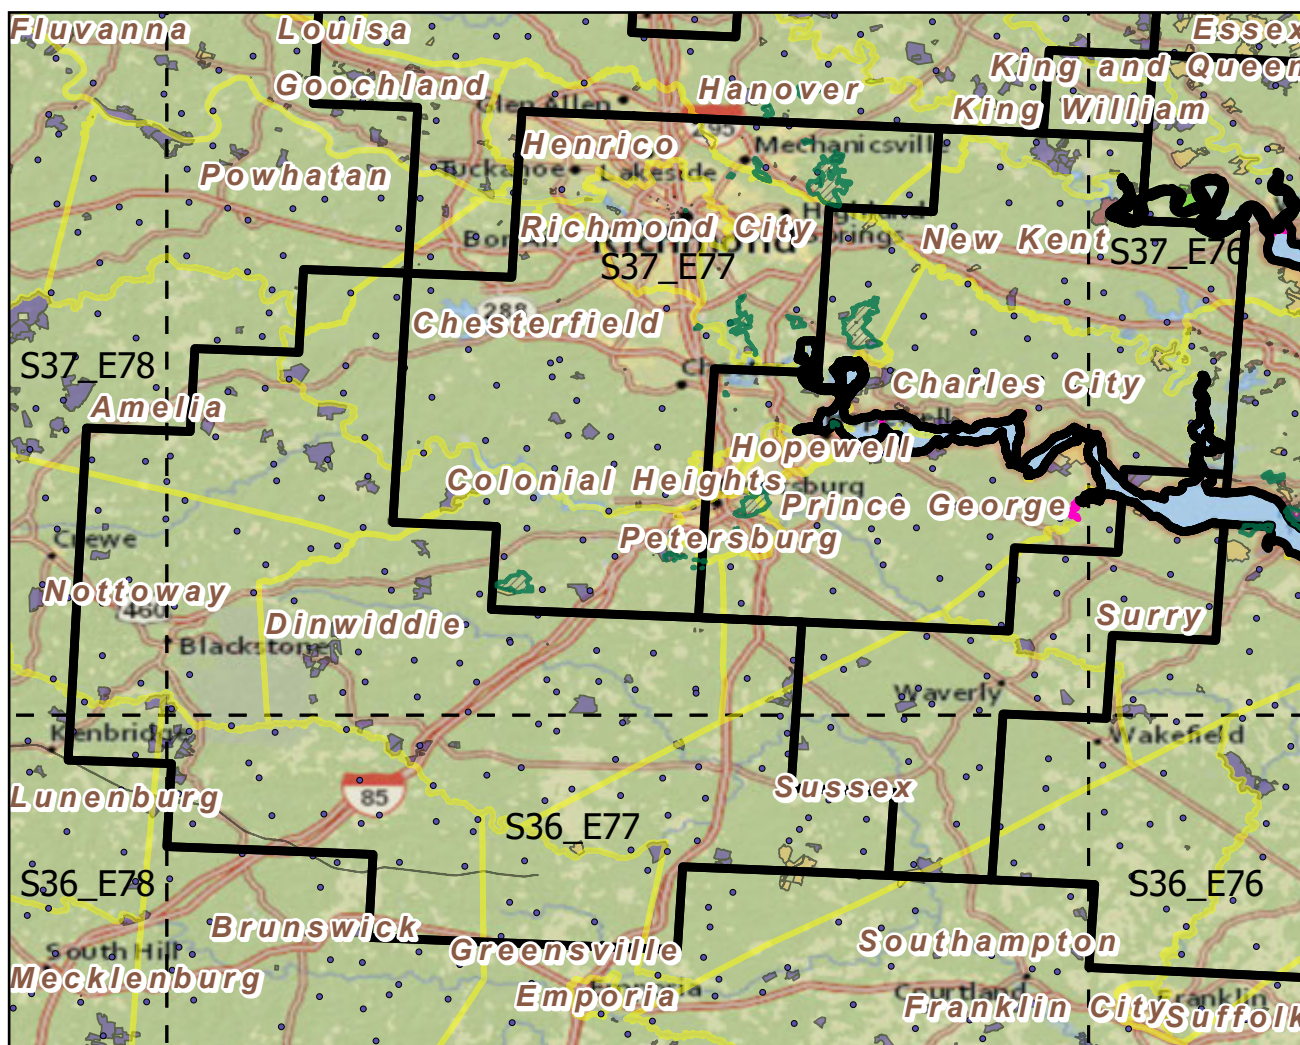

Petersburg National Battlefield

Landscape Change Research Group
 Iverson, Prasad, Peters, Matthews
 Northern Institute of Applied Climate Science
 USFS Northern Research Station
 Delaware, Ohio

National Parks & Buffers with Protected Areas and Forest Inventory Plots

Center: 77°28'6"W 37°12'1"N
 States: Virginia

Scale: 1:913,000

Index map (NP identified in magenta)

Note: This map page is intended to accompany the forest summary tables, based on the inventory plots shown. Tables are located at <https://www.fs.fed.us/nrs/atlas/combined/resources/summaries/NatPark/>.