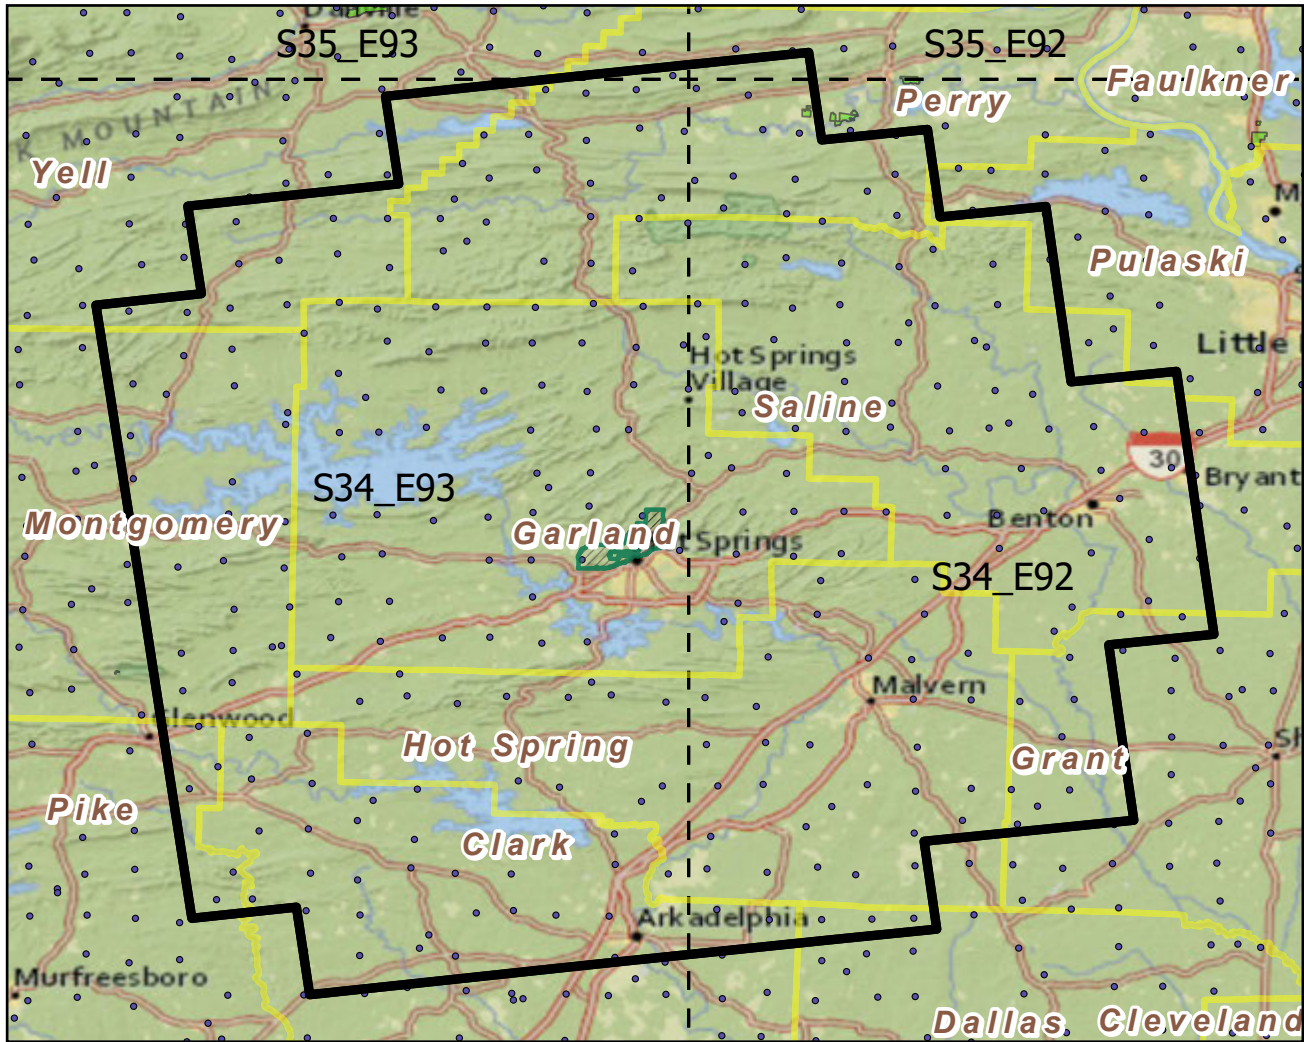

Center: 93°2'4"W 34°32'42"N
 States: Arkansas

Scale: 1:862,000

Index map (NP identified in magenta)

Note: This map page is intended to accompany the forest summary tables, based on the inventory plots shown. Tables are located at <https://www.fs.fed.us/nrs/atlas/combined/resources/summaries/NatPark/>.