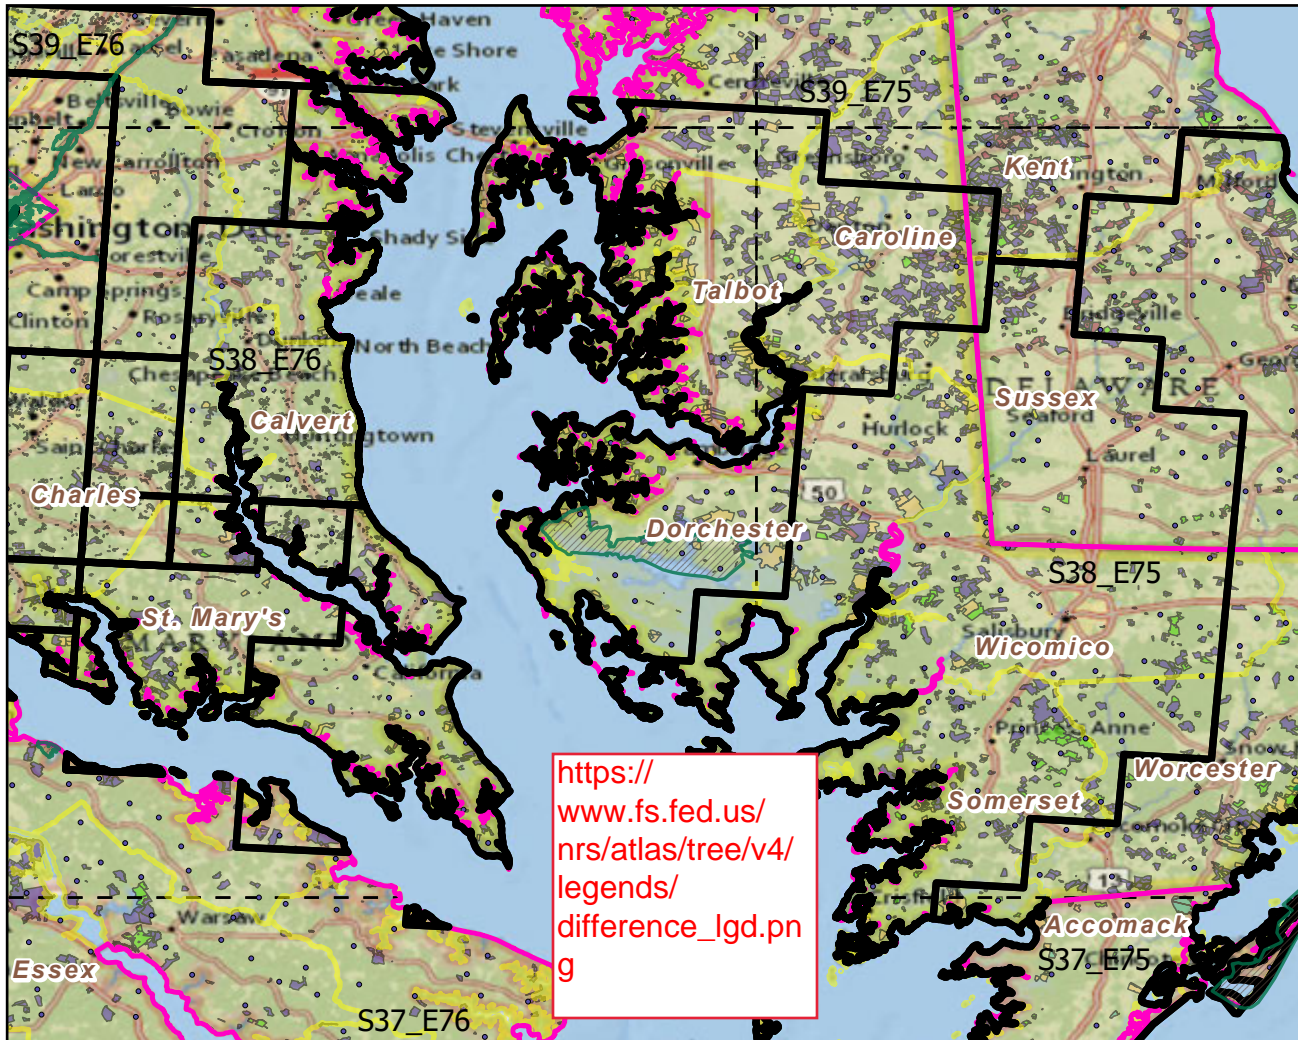

Harriet Tubman Underground Railroad National Historical Park

Landscape Change Research Group
 Iverson, Prasad, Peters, Matthews
 Northern Institute of Applied Climate Science
 USFS Northern Research Station
 Delaware, Ohio

Local Parks or Buffers with Protected Areas and Forest Inventory Plots

Scale: 1:1,093,000

Index map (NP identified in magenta)

Center: 76°7'55"W 38°29'9"N
 States: Virginia; Delaware; Maryland

Note: This map page is intended to accompany the forest summary tables, based on the inventory plots shown. Tables are located at <https://www.fs.fed.us/nrs/atlas/combined/resources/summaries/NatPark/>.