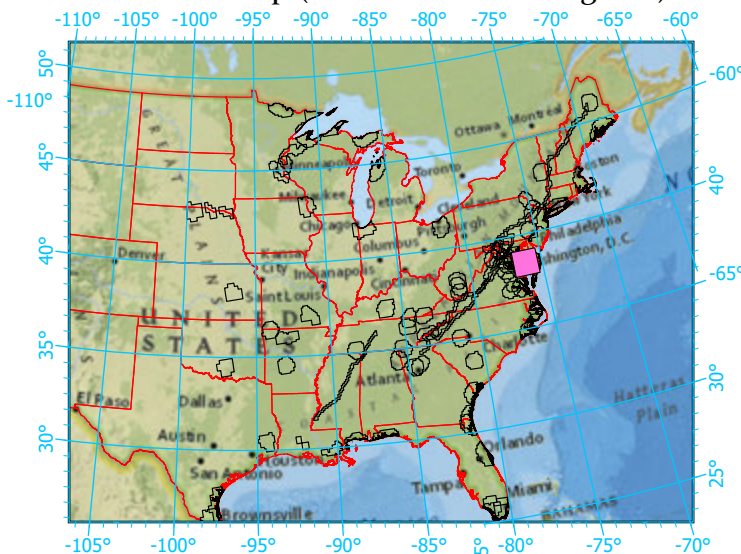

Harriet Tubman Underground Railroad National Historical Park

Landscape Change Research Group
 Iverson, Prasad, Peters, Matthews
 Northern Institute of Applied Climate Science
 USFS Northern Research Station
 Delaware, Ohio

Local Parks or Buffers with Protected Areas and Forest Inventory Plots

Scale: 1:1,093,000

Index map (NP identified in magenta)

Center: 76°7'55"W 38°29'9"N
 States: Virginia; Delaware; Maryland

Note: This map page is intended to accompany the forest summary tables, based on the inventory plots shown. Tables are located at <https://www.fs.fed.us/nrs/atlas/combined/resources/summaries/NatPark/>.