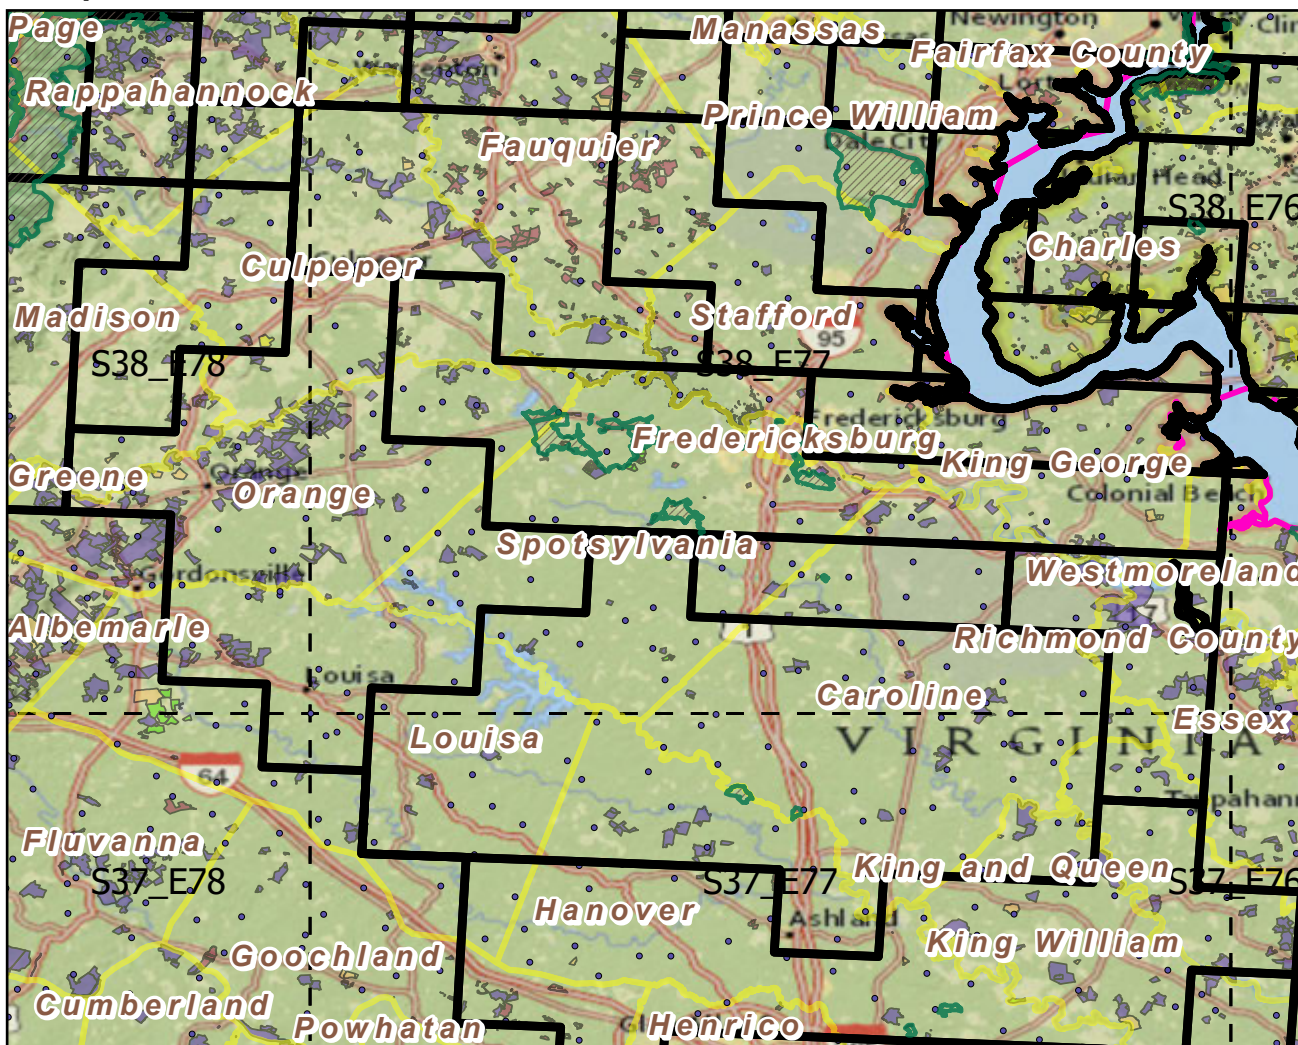

# Fredericksburg and Spotsylvania

## County Battlefields Memorial National Parks and Forest Inventory Plots

Landscape Change Research Group  
 Iverson, Prasad, Peters, Matthews  
 Northern Institute of Applied Climate Science  
 USFS Northern Research Station  
 Delaware, Ohio

Center: 77°37'32"W 38°12'3"N  
 States: Virginia; Maryland

Scale: 1:914,000

Index map (NP identified in magenta)

Note: This map page is intended to accompany the forest summary tables, based on the inventory plots shown. Tables are located at <https://www.fs.fed.us/nrs/atlas/combined/resources/summaries/NatPark/>.