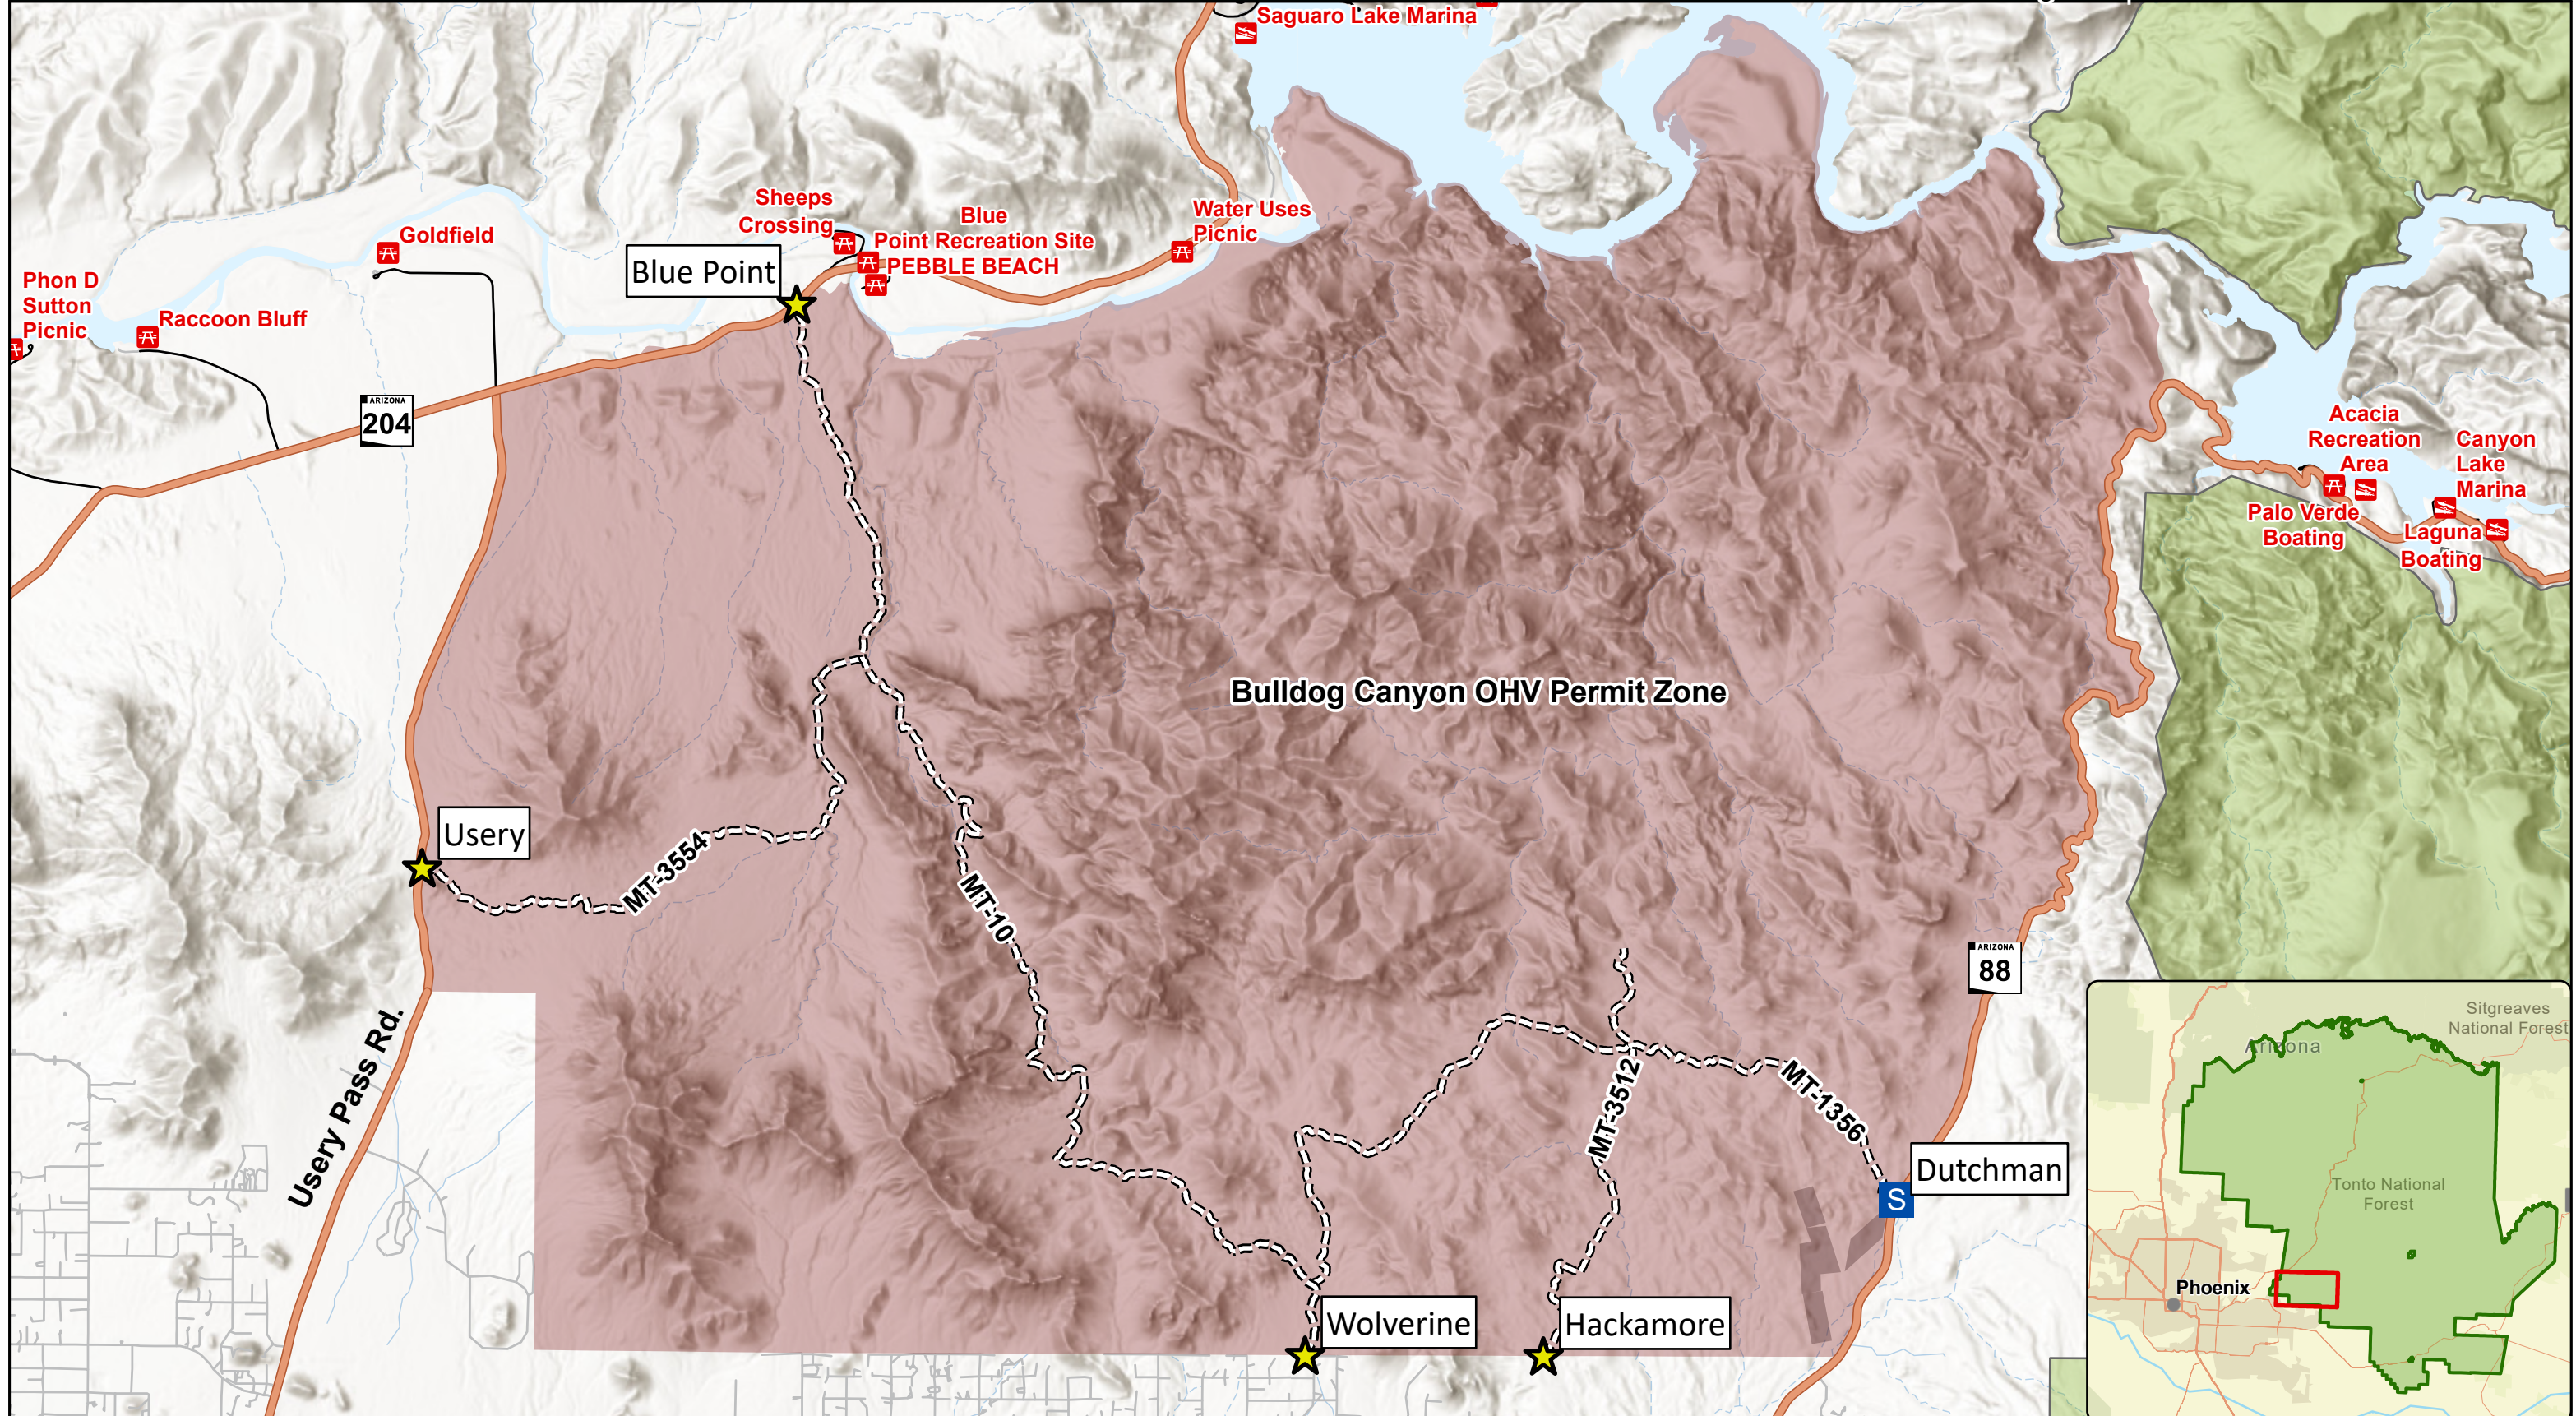

Bulldog Canyon OHV Permit Zone

Southwestern Region | Tonto National Forest

- Boating Site
- Day Use Area
- Permit Zone Access
- Staging Area
- High Clearance Vehicles
- Wilderness Area
- Bulldog Canyon OHV Permit Zone

This product is reproduced from geospatial information prepared by the USDA Forest Service. Geospatial information and GIS product accuracy may vary. Using GIS products for purposes other than those for which they were created may yield inaccurate or misleading results. USDA Forest Service reserves the right to correct, update, modify or replace GIS products without notification.