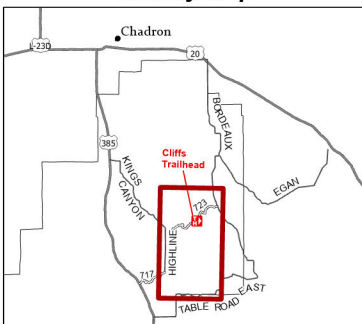

Cliffs Trail System

USDA Forest Service
Nebraska National Forests
& Grasslands
Pine Ridge Ranger District

- Non-Motorized Trail
- Motorized Trail: Single Track
- Motorized Trail: Vehicles 50" or Less
- Motorized Trail: Vehicles 62" or Less
- Forest Service Road
- Local Public Road
- Forest Service Administrative Boundary

Loop	Miles	Routes
Gobbler	6.7	209 - 728 - 727 - 24 - 209
Water	4.5	209 - 728 - 24B - 24 - 209
Road	4	723 - 718 - 772 - 24D - 24 - 209
Big Bordeaux	5.2	723 - 718 - 773 - 210
Canyon	4.3	210 - 212 - 718 - 773 - 210

Vicinity Map