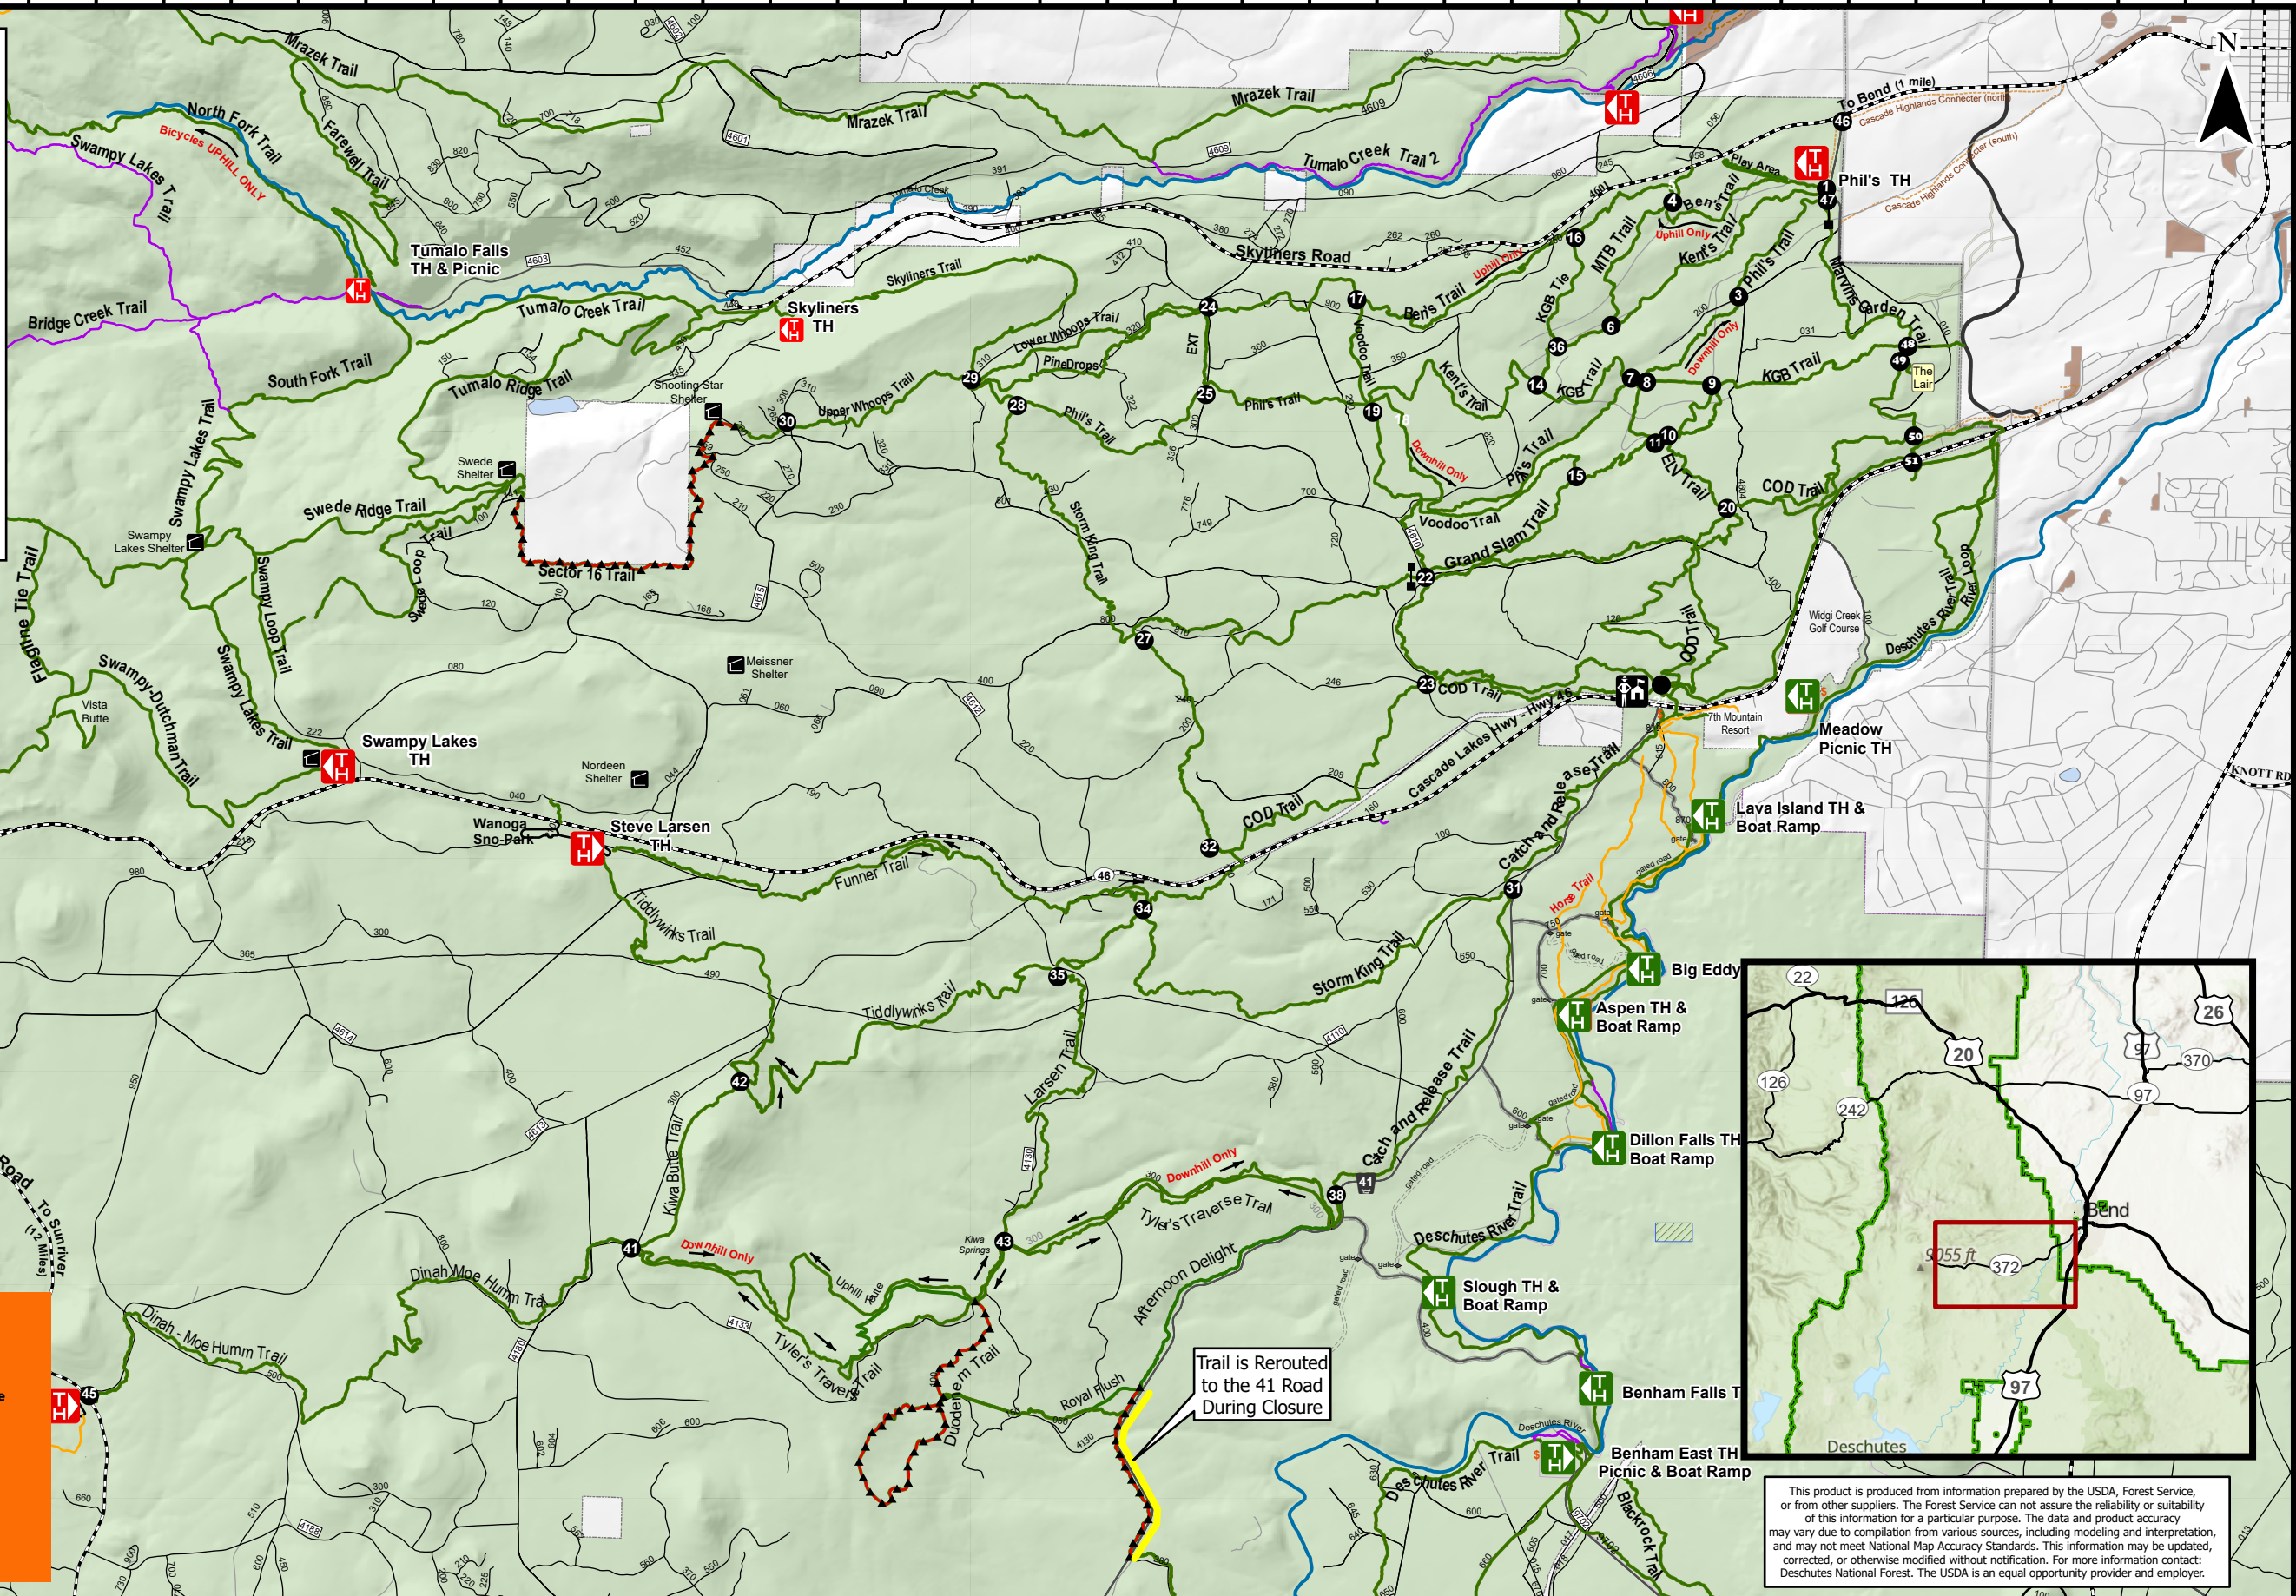

AREA, TRAIL, and ROAD CLOSURE INFORMATION

Updated 3/30/2026

Closure Info

- Road or Trail Closed to All Uses Mon @12 am - Fri @ 3pm
- Road or Trail Closed to All Uses 7 Day a Week
- Open Trails
- Area Closure
- Trail Junctions

Trails

- BICYCLE
- HIKER/PEDESTRIAN
- PACK AND SADDLE

OWNERSHIP

- FS
- BLM Lands
- Private Lands