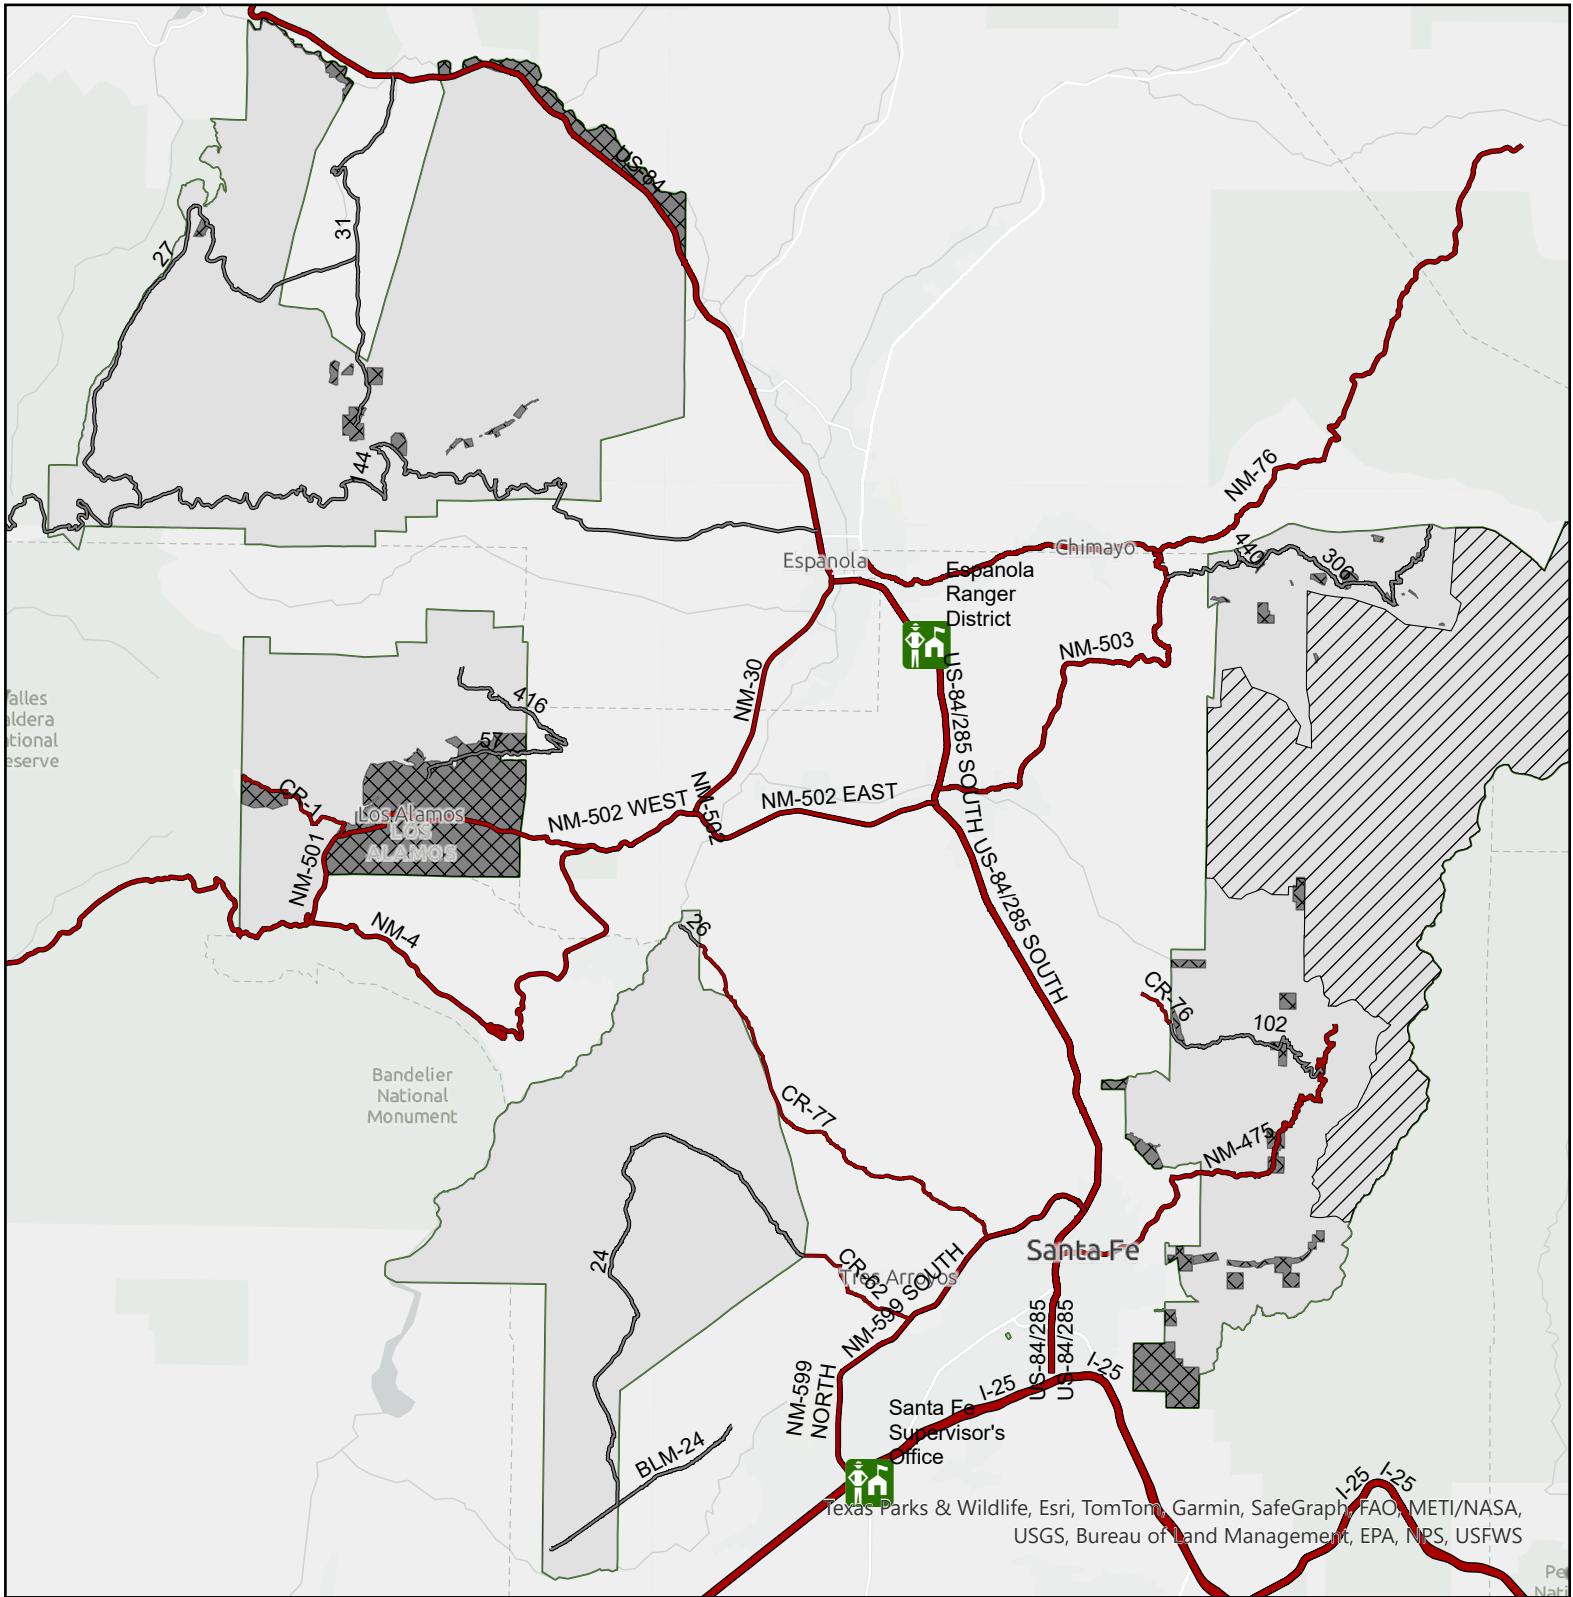

# Espanola Ranger District Fuelwood Map

## Legend

-  Federal Wilderness
-  Private
-  USFS

District access may vary due to weather and road conditions.  
 Cut dead and down only, no cutting without permit.  
 No cutting in wilderness areas or private land.  
 Call Espanola Ranger District for further questions 505-753-7331

Texas Parks & Wildlife, Esri, TomTom, Garmin, SafeGraph, FAO, METI/NASA, USGS, Bureau of Land Management, EPA, NPS, USFWS