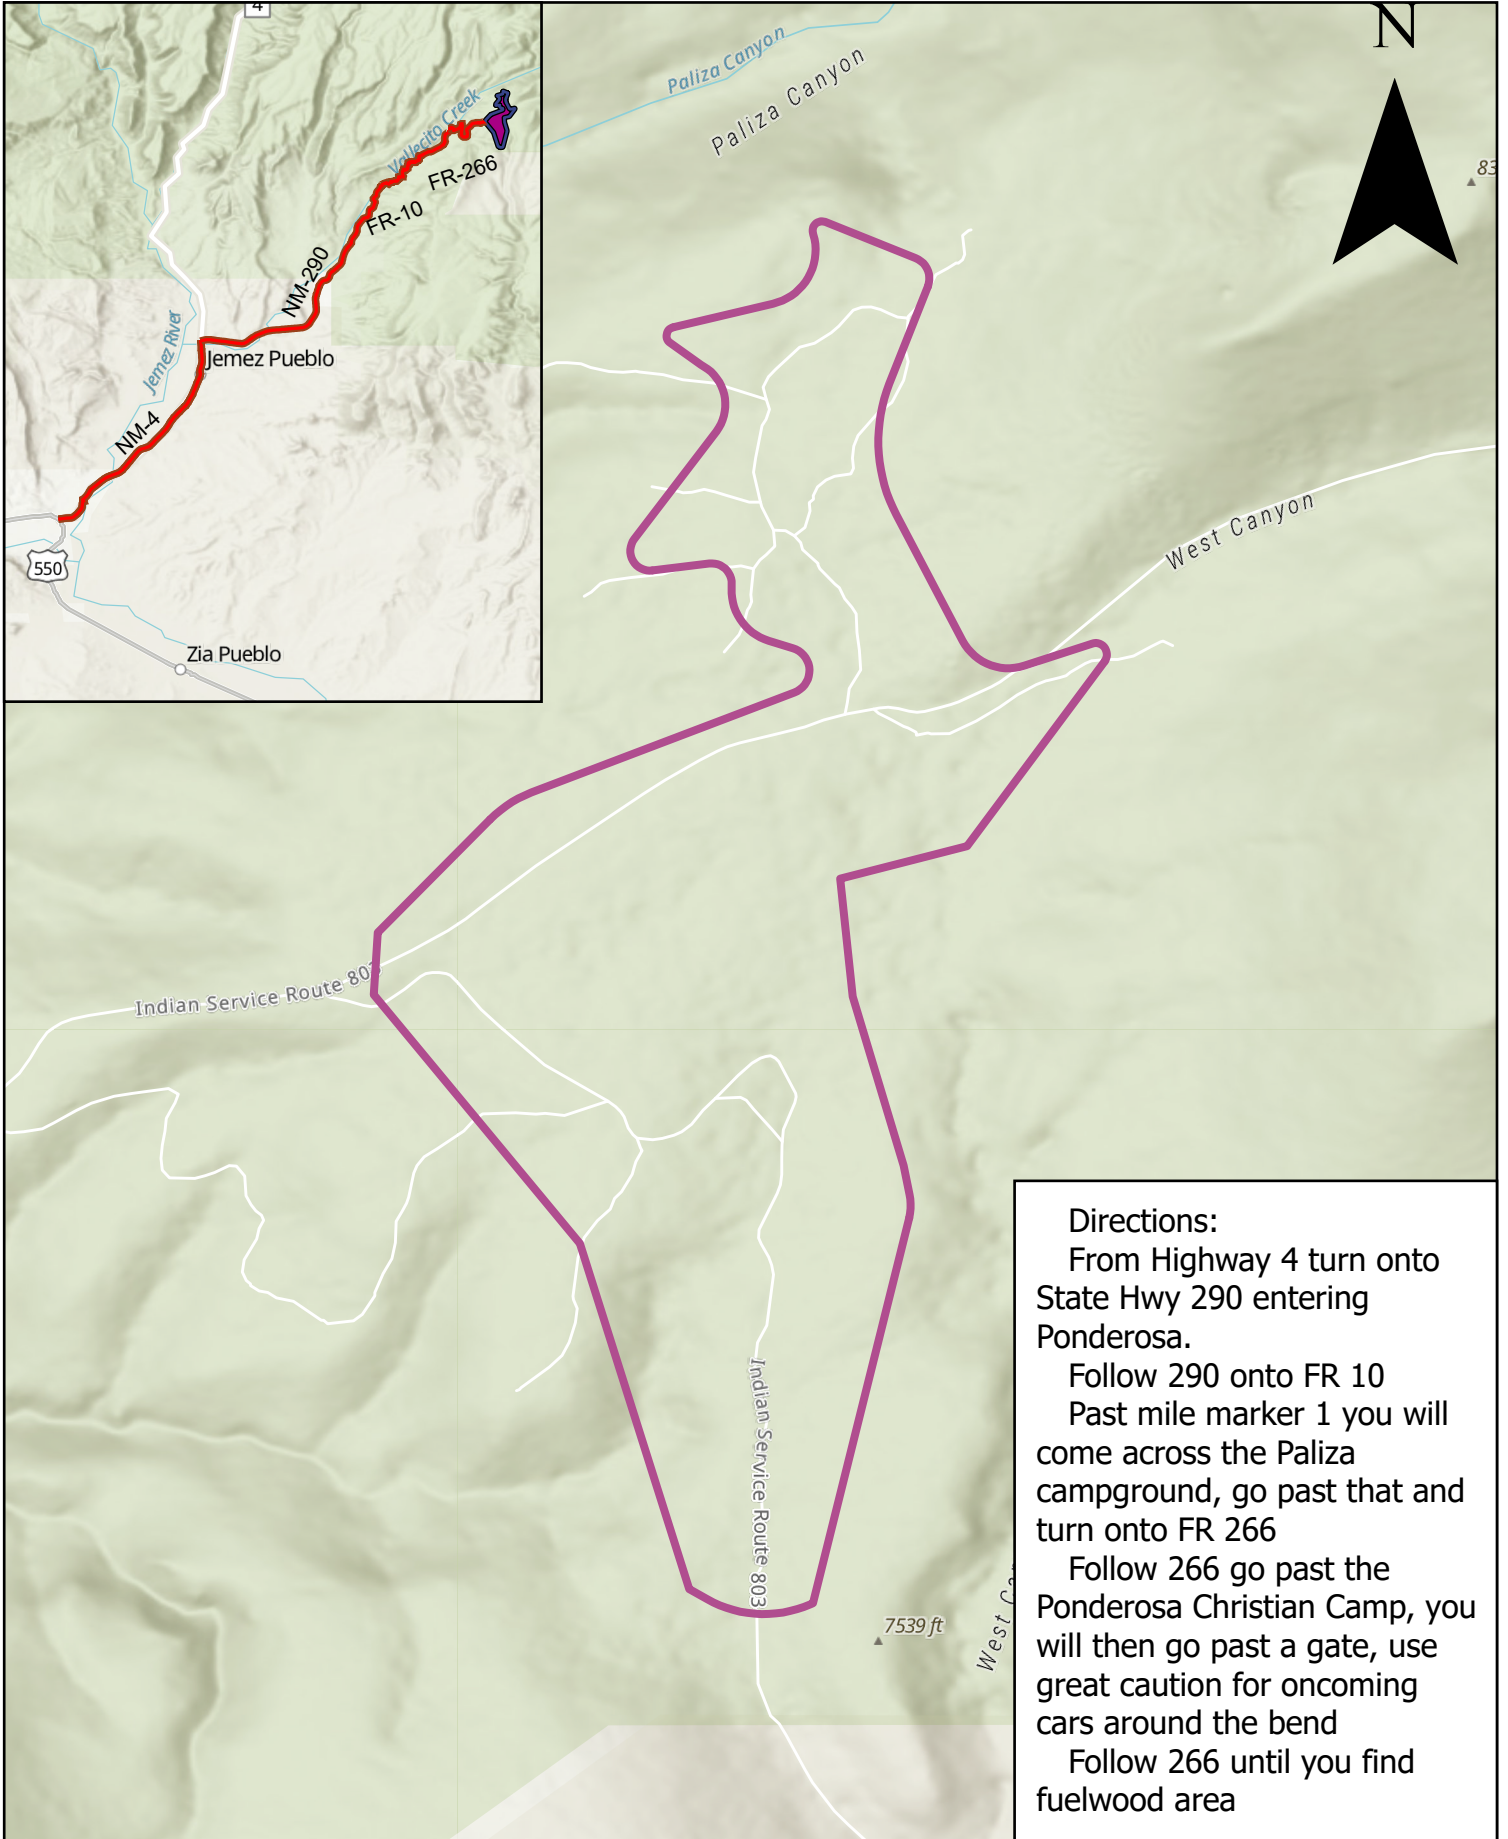

# Jemez Paliza Fuelwood

**Directions:**  
From Highway 4 turn onto State Hwy 290 entering Ponderosa.  
Follow 290 onto FR 10  
Past mile marker 1 you will come across the Paliza campground, go past that and turn onto FR 266  
Follow 266 go past the Ponderosa Christian Camp, you will then go past a gate, use great caution for oncoming cars around the bend  
Follow 266 until you find fuelwood area

0 5 10 20 Miles

## Legend

 Fuelwood Perimeter