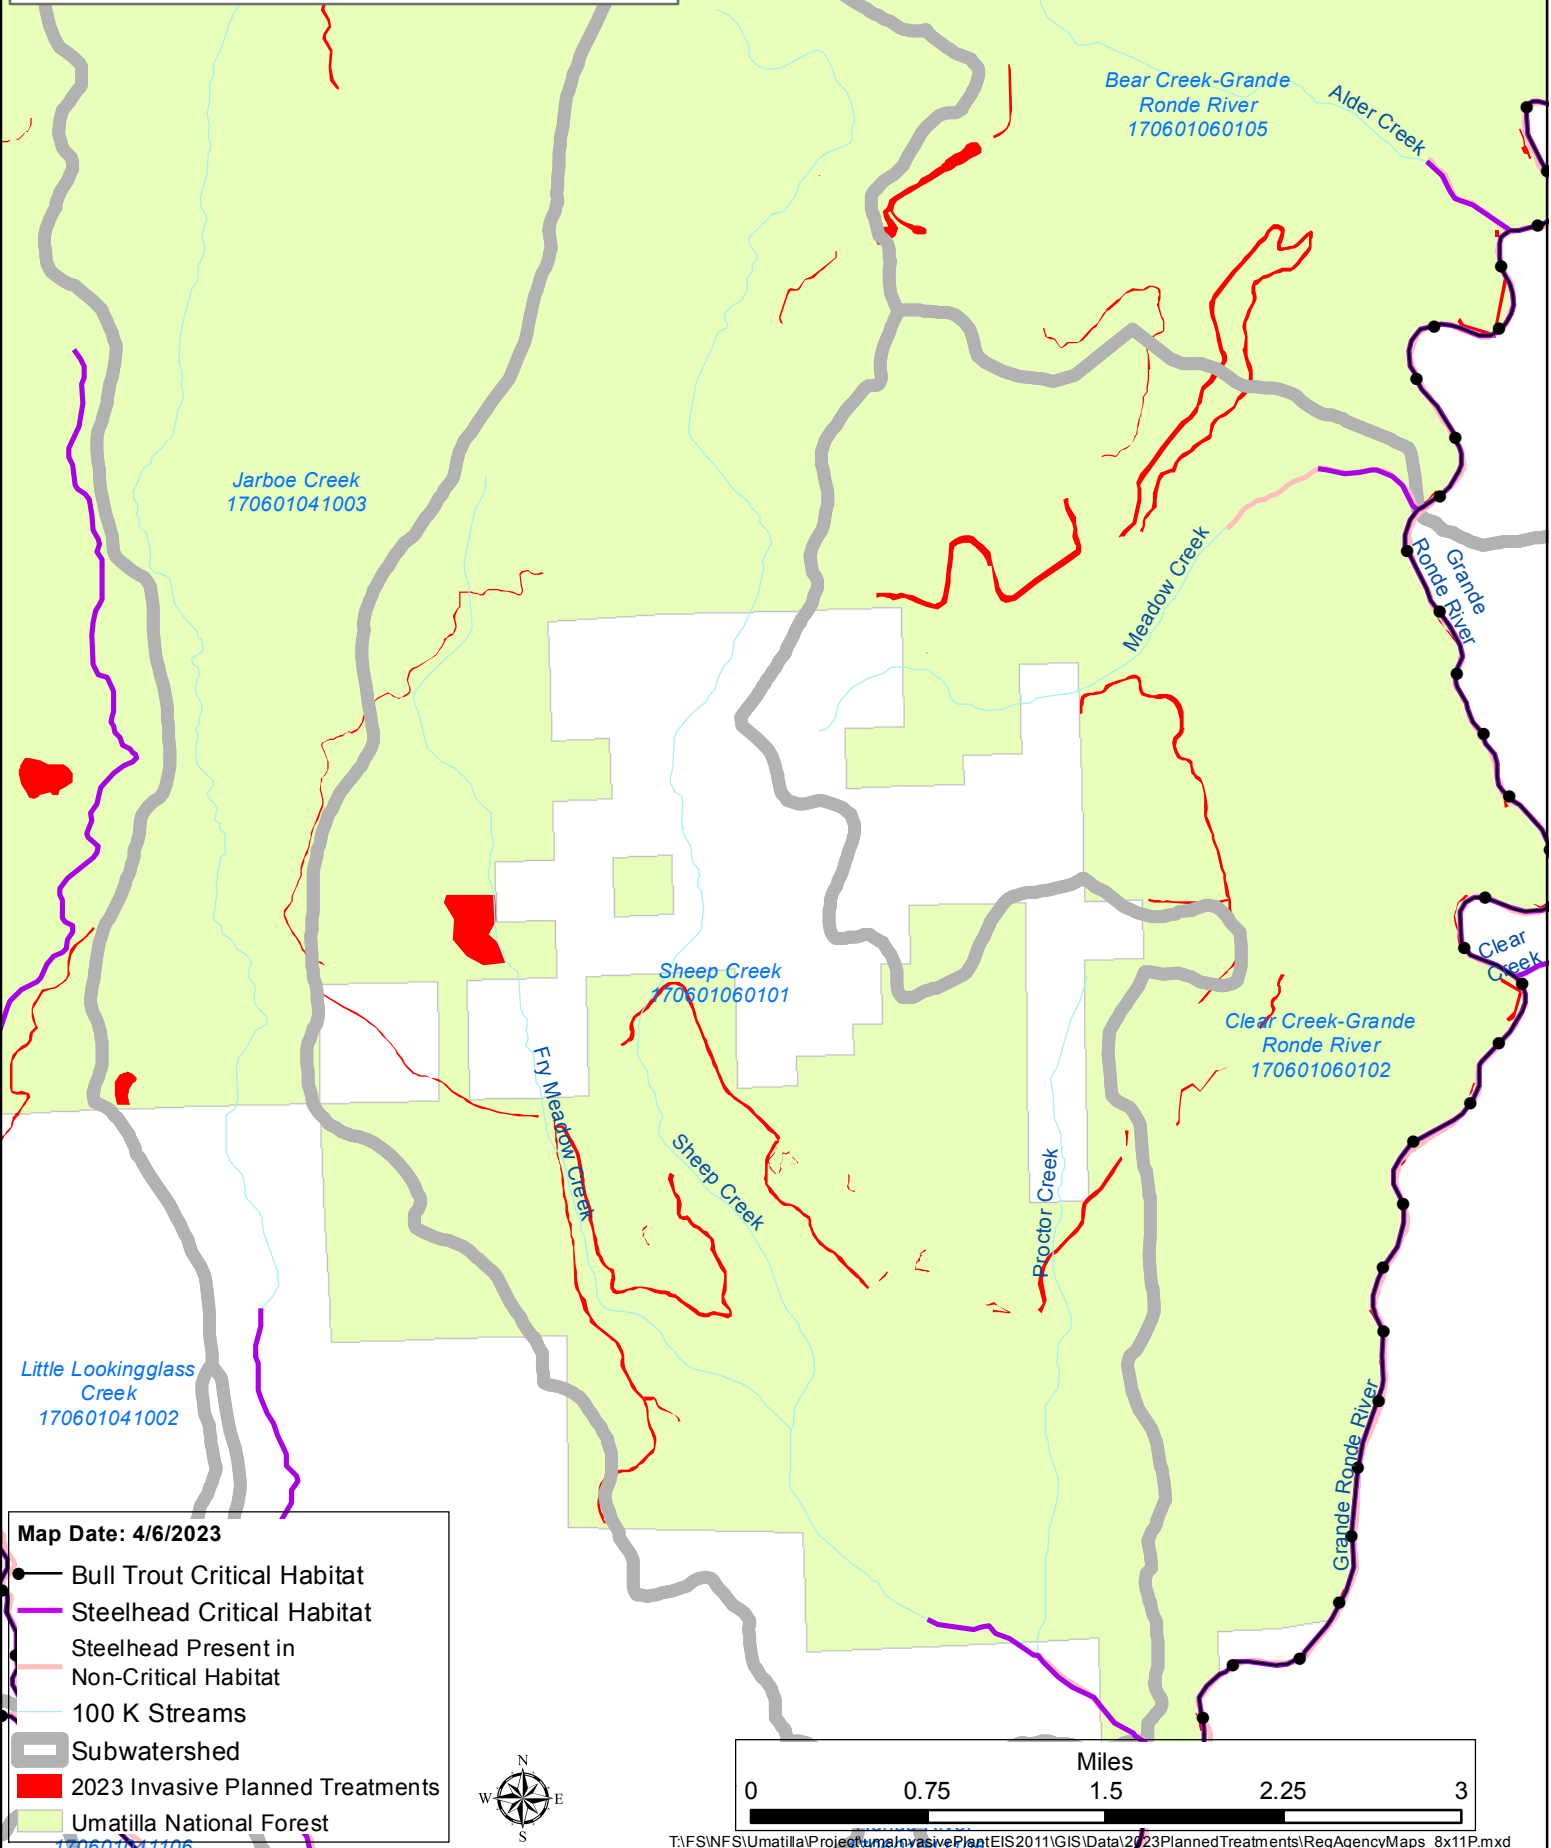

Umatilla Invasive Planned Treatments 2023

Jarboe Creek
170601041003

Bear Creek-Grande
Ronde River
170601060105

Sheep Creek
170601060101

Clear Creek-Grande
Ronde River
170601060102

Little Lookingglass
Creek
170601041002

- Map Date: 4/6/2023**
- Bull Trout Critical Habitat
 - Steelhead Critical Habitat
 - Steelhead Present in Non-Critical Habitat
 - 100 K Streams
 - ▭ Subwatershed
 - 2023 Invasive Planned Treatments
 - Umatilla National Forest