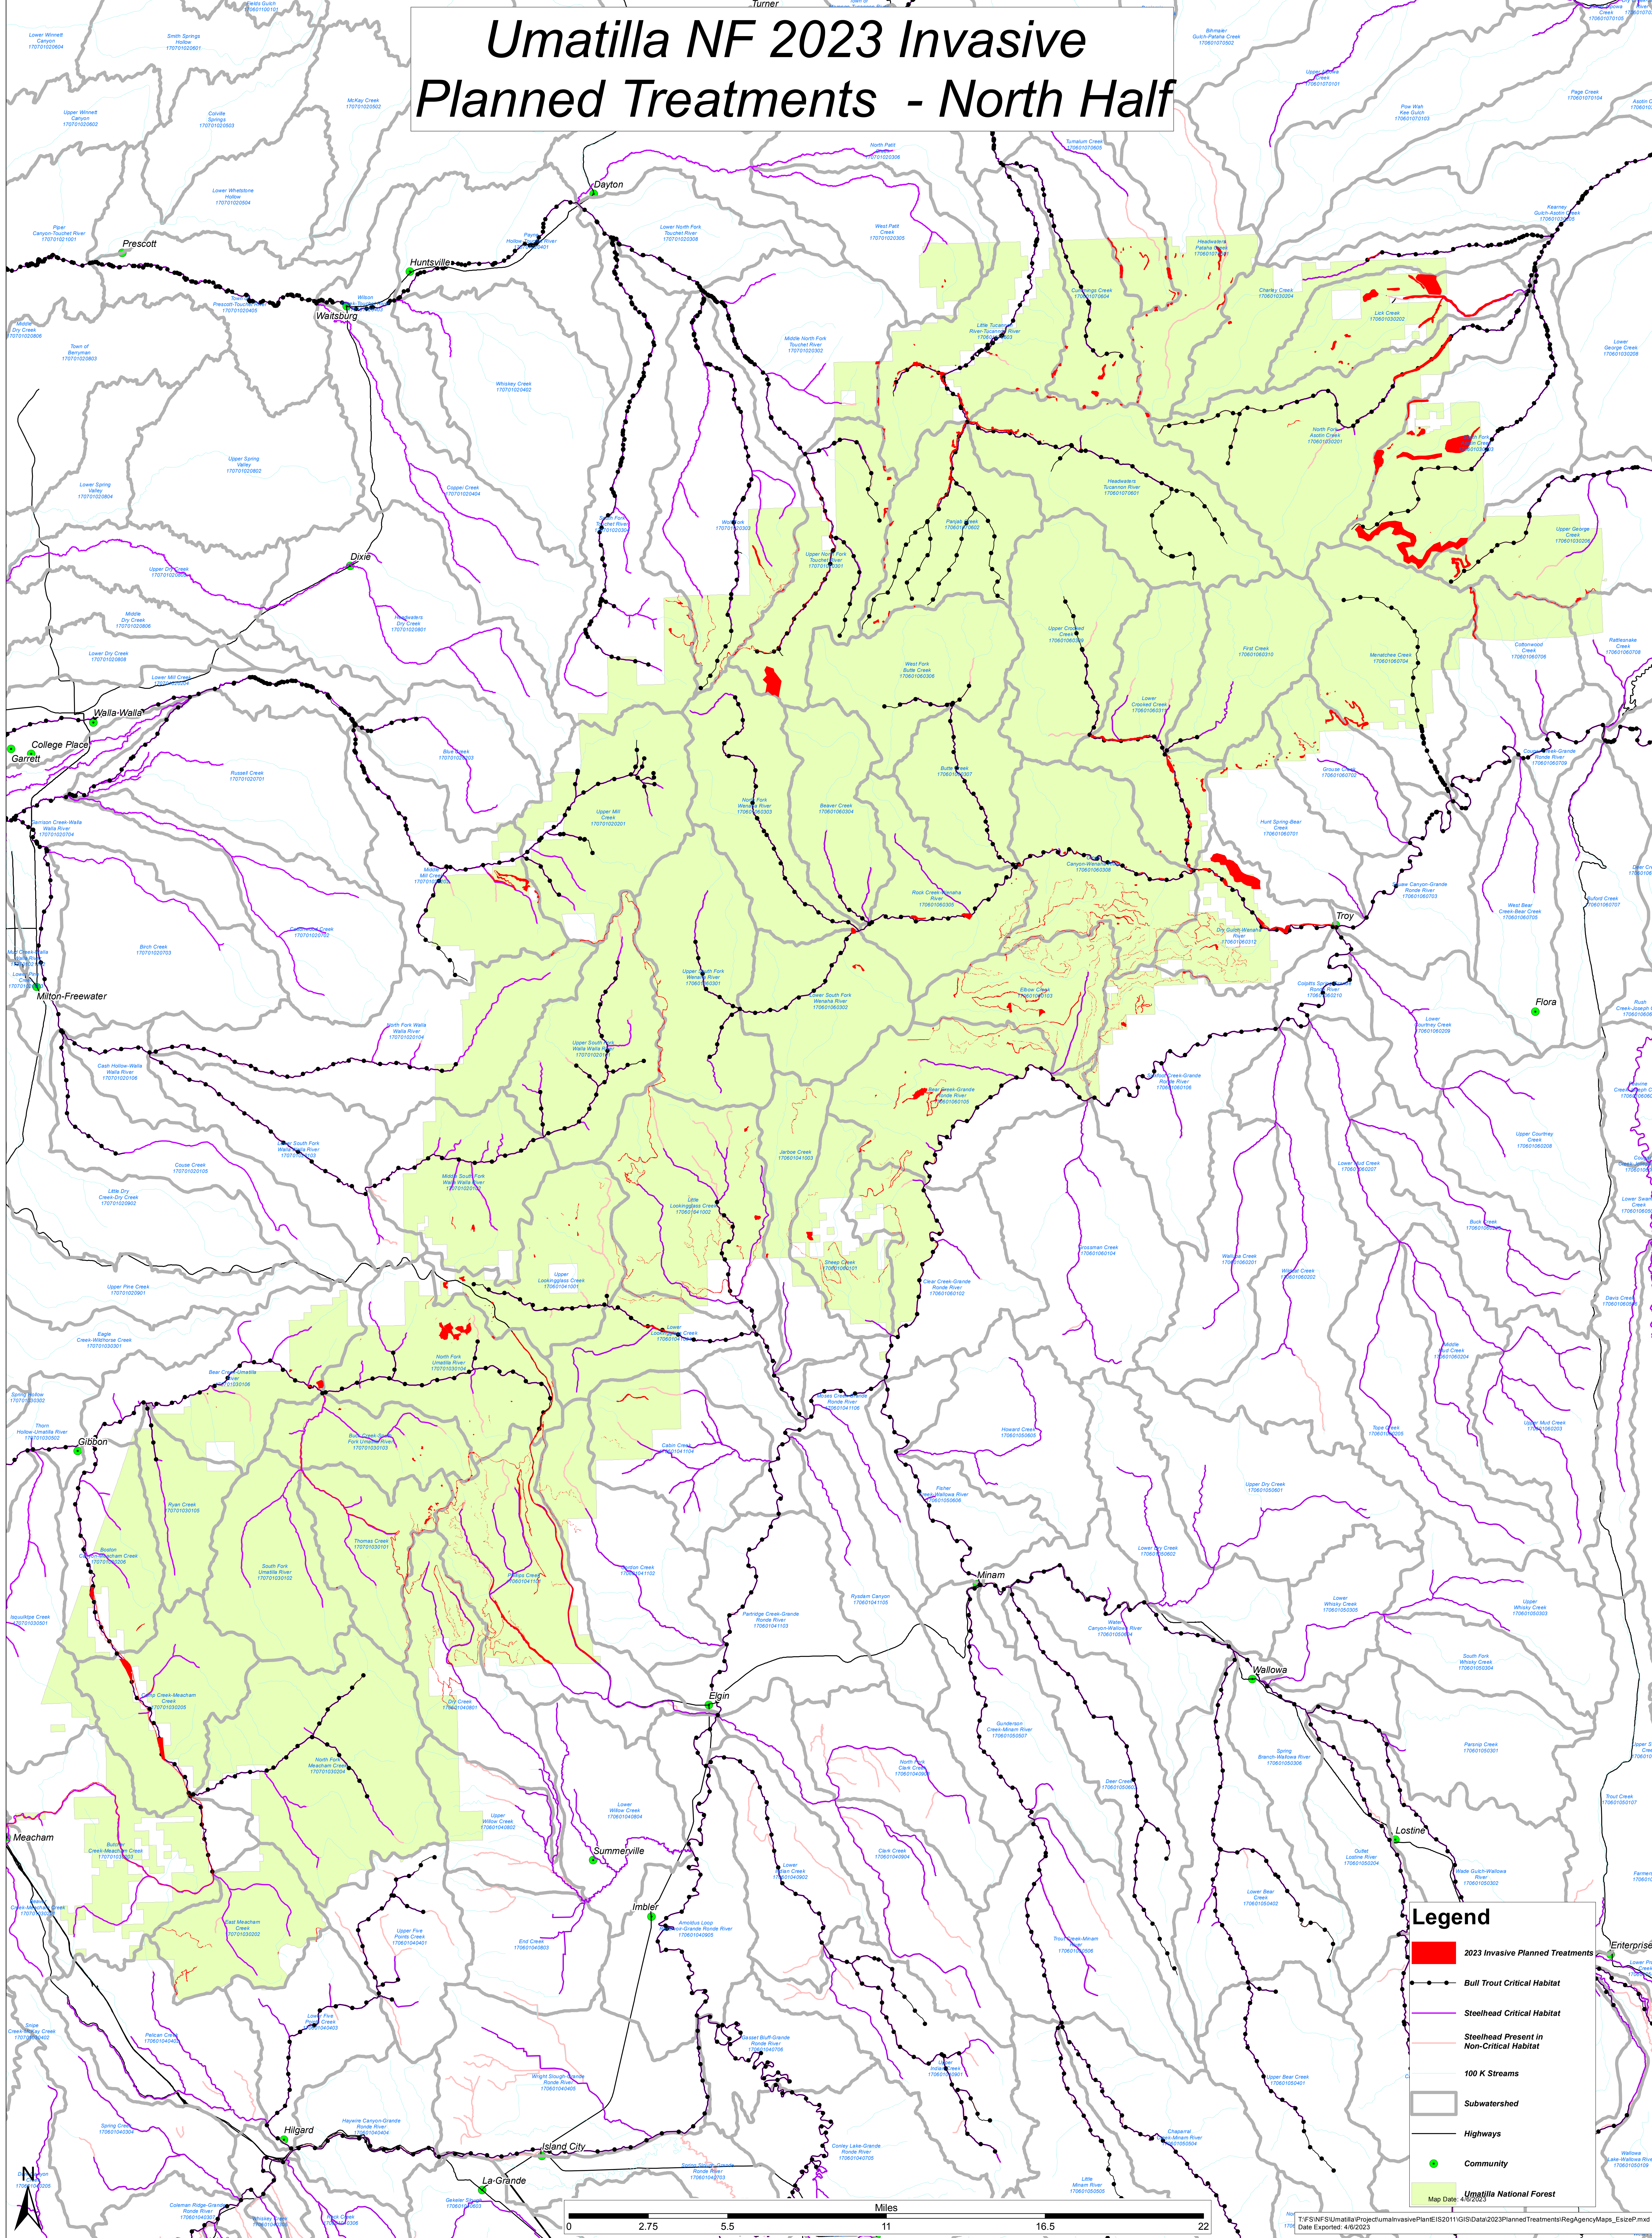

# Umatilla NF 2023 Invasive Planned Treatments - North Half

**Legend**

- 2023 Invasive Planned Treatments
- Bull Trout Critical Habitat
- Steelhead Critical Habitat
- Steelhead Present in Non-Critical Habitat
- 100 K Streams
- Subwatershed
- Highways
- Community
- Umatilla National Forest

Map Date: 4/8/2023