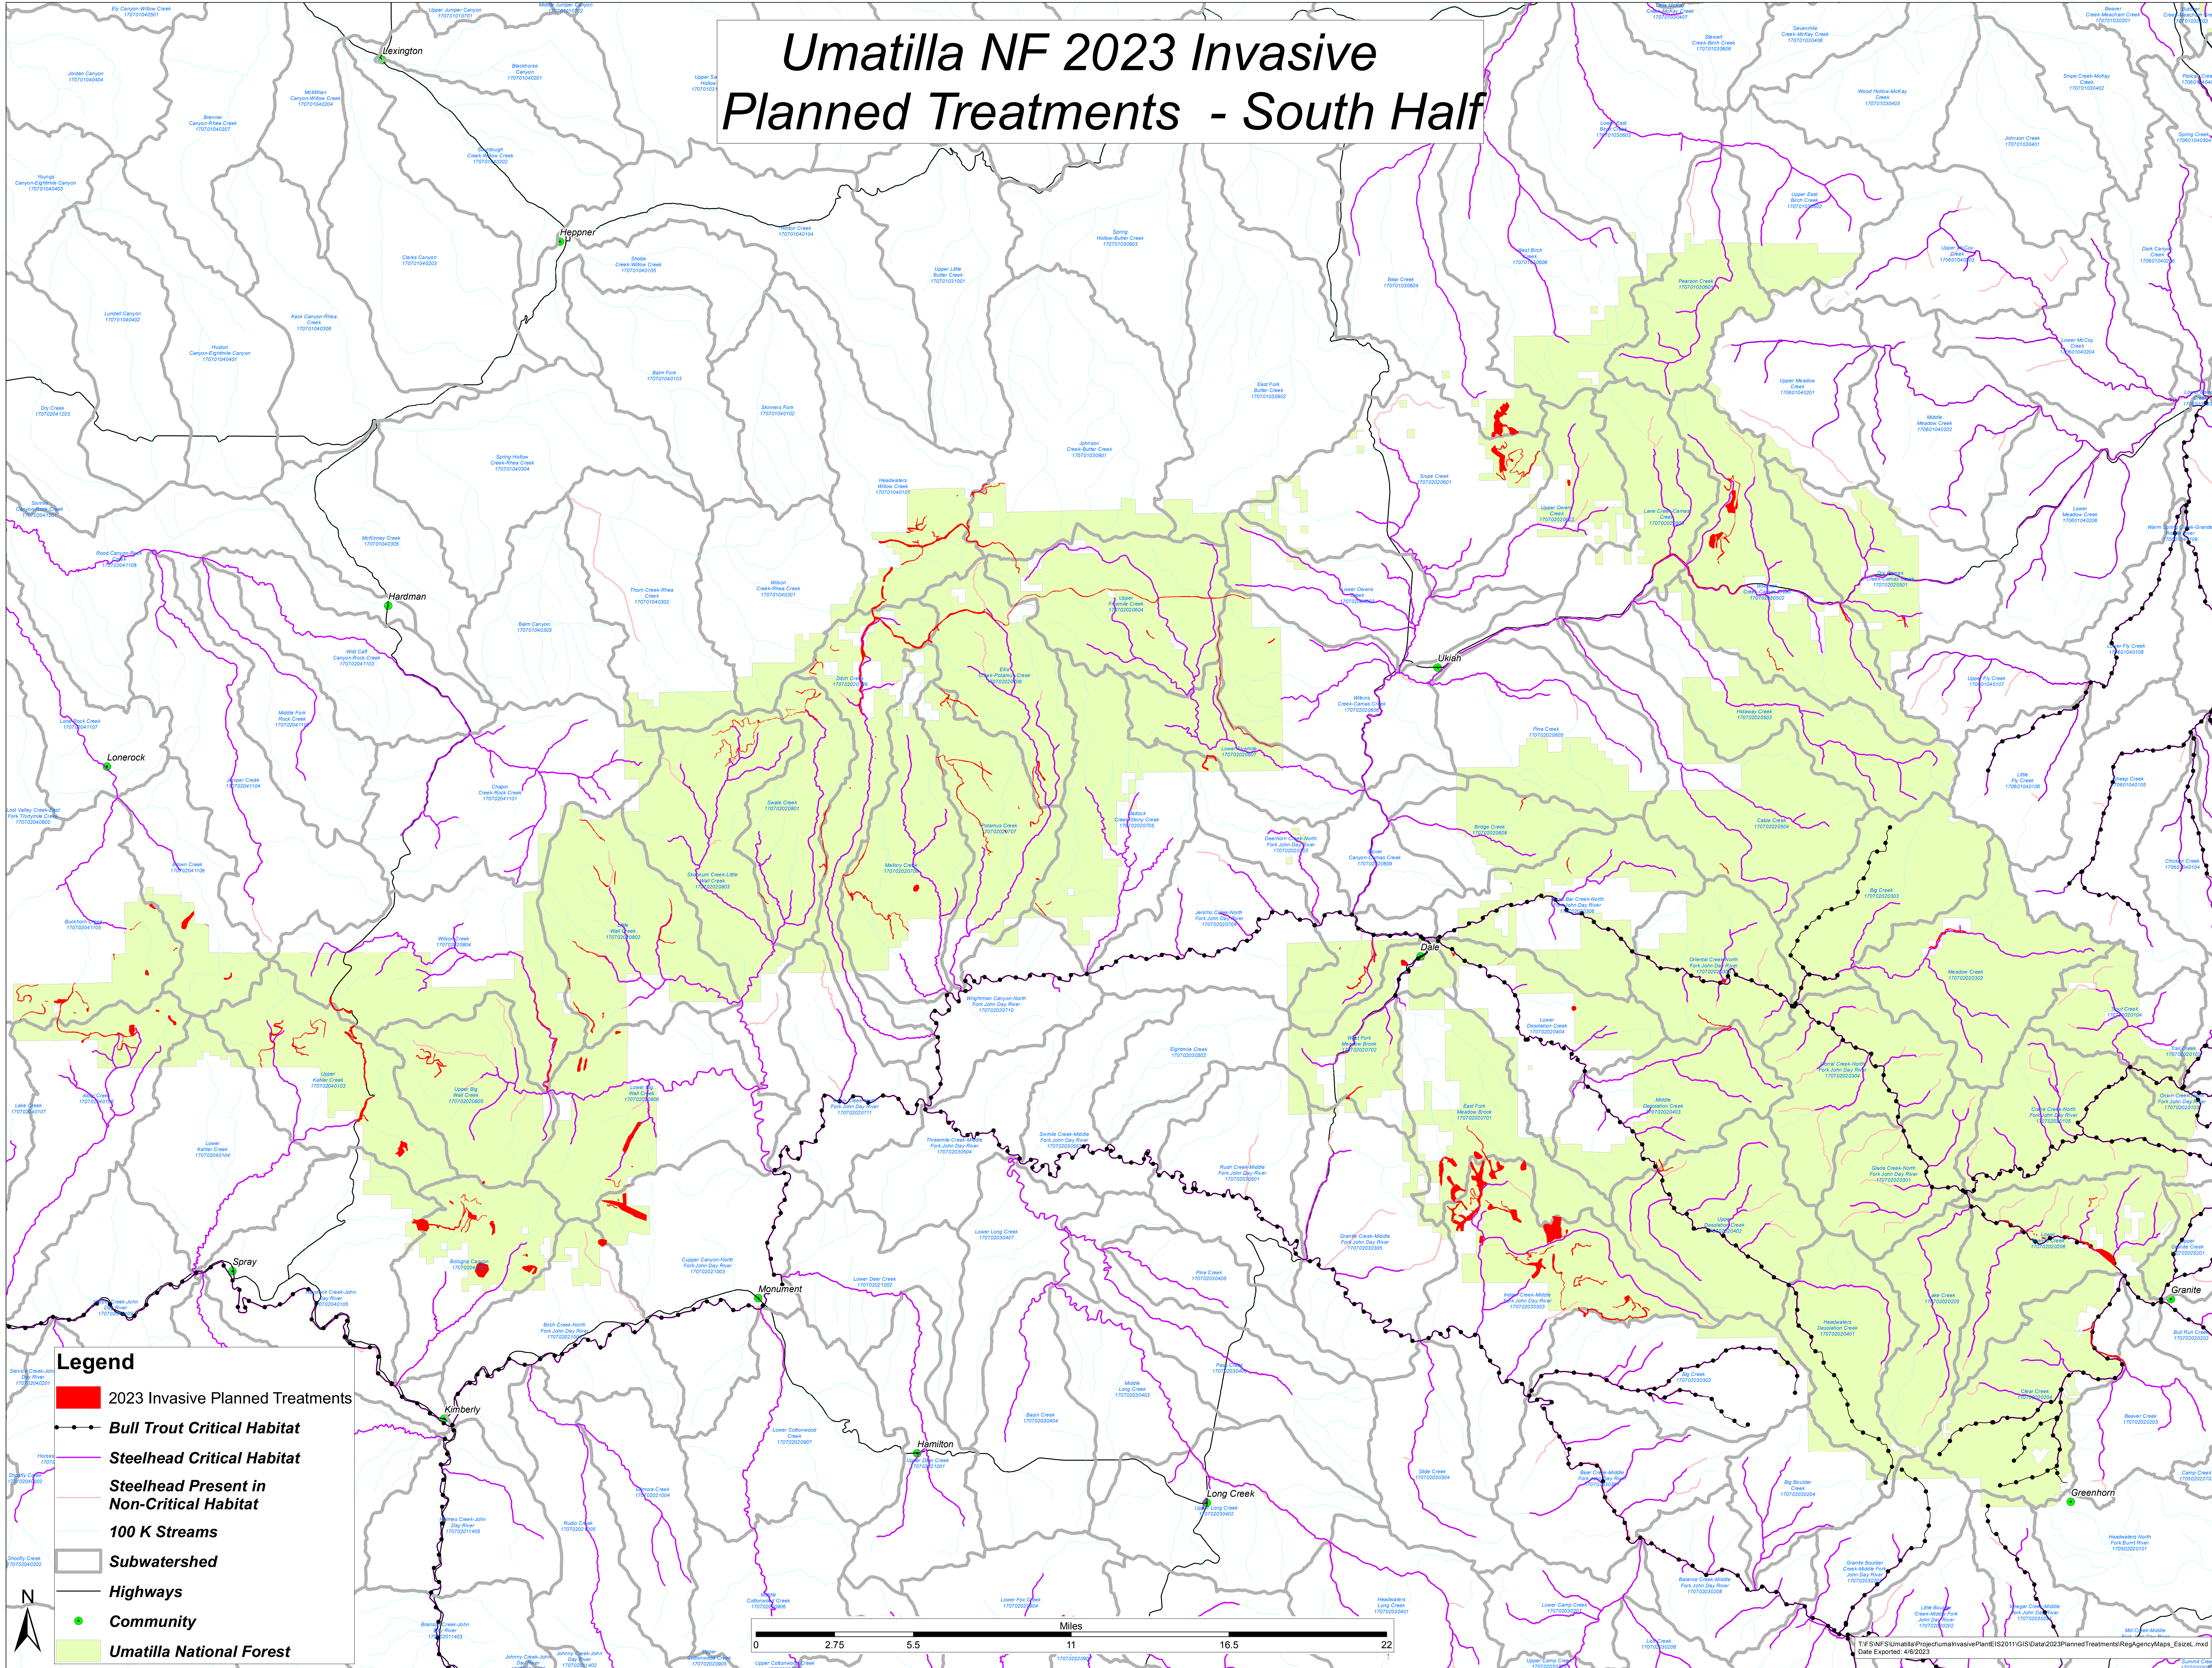

# Umatilla NF 2023 Invasive Planned Treatments - South Half

**Legend**

- 2023 Invasive Planned Treatments
- Bull Trout Critical Habitat
- Steelhead Critical Habitat
- Steelhead Present in Non-Critical Habitat
- 100 K Streams
- Subwatershed
- Highways
- Community
- Umatilla National Forest