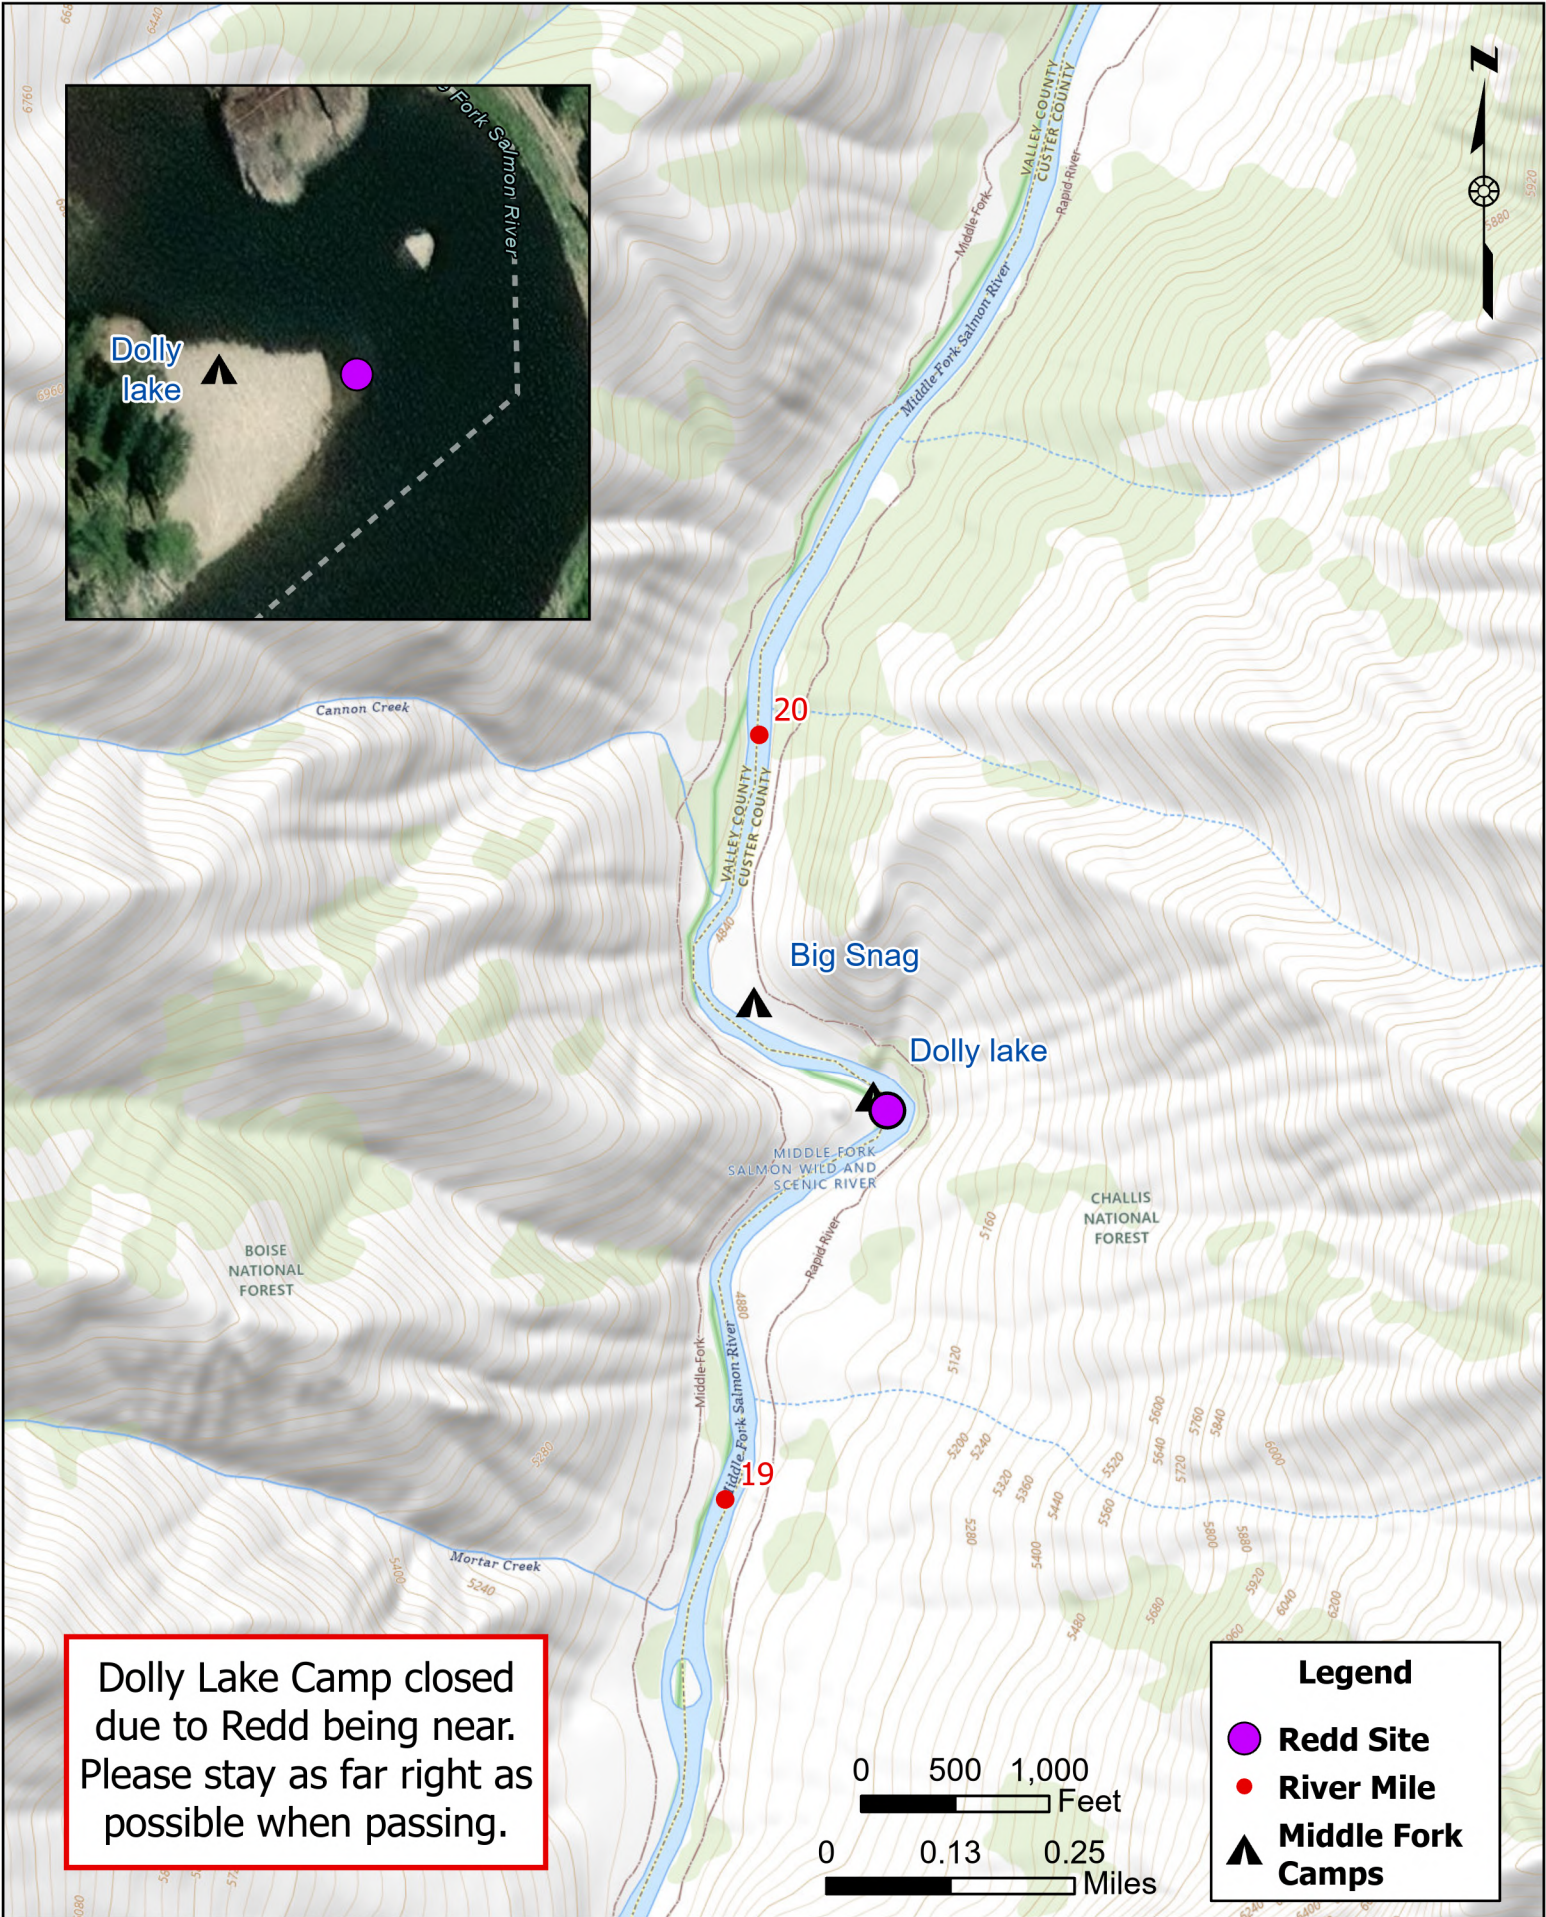

Middle Fork Salmon River 2024 Redd Sites

Middle Fork Salmon River 2024 Redd Sites

Dolly Lake Camp closed due to Redd being near. Please stay as far right as possible when passing.

Legend

- Redd Site
- River Mile
- ▲ Middle Fork Camps