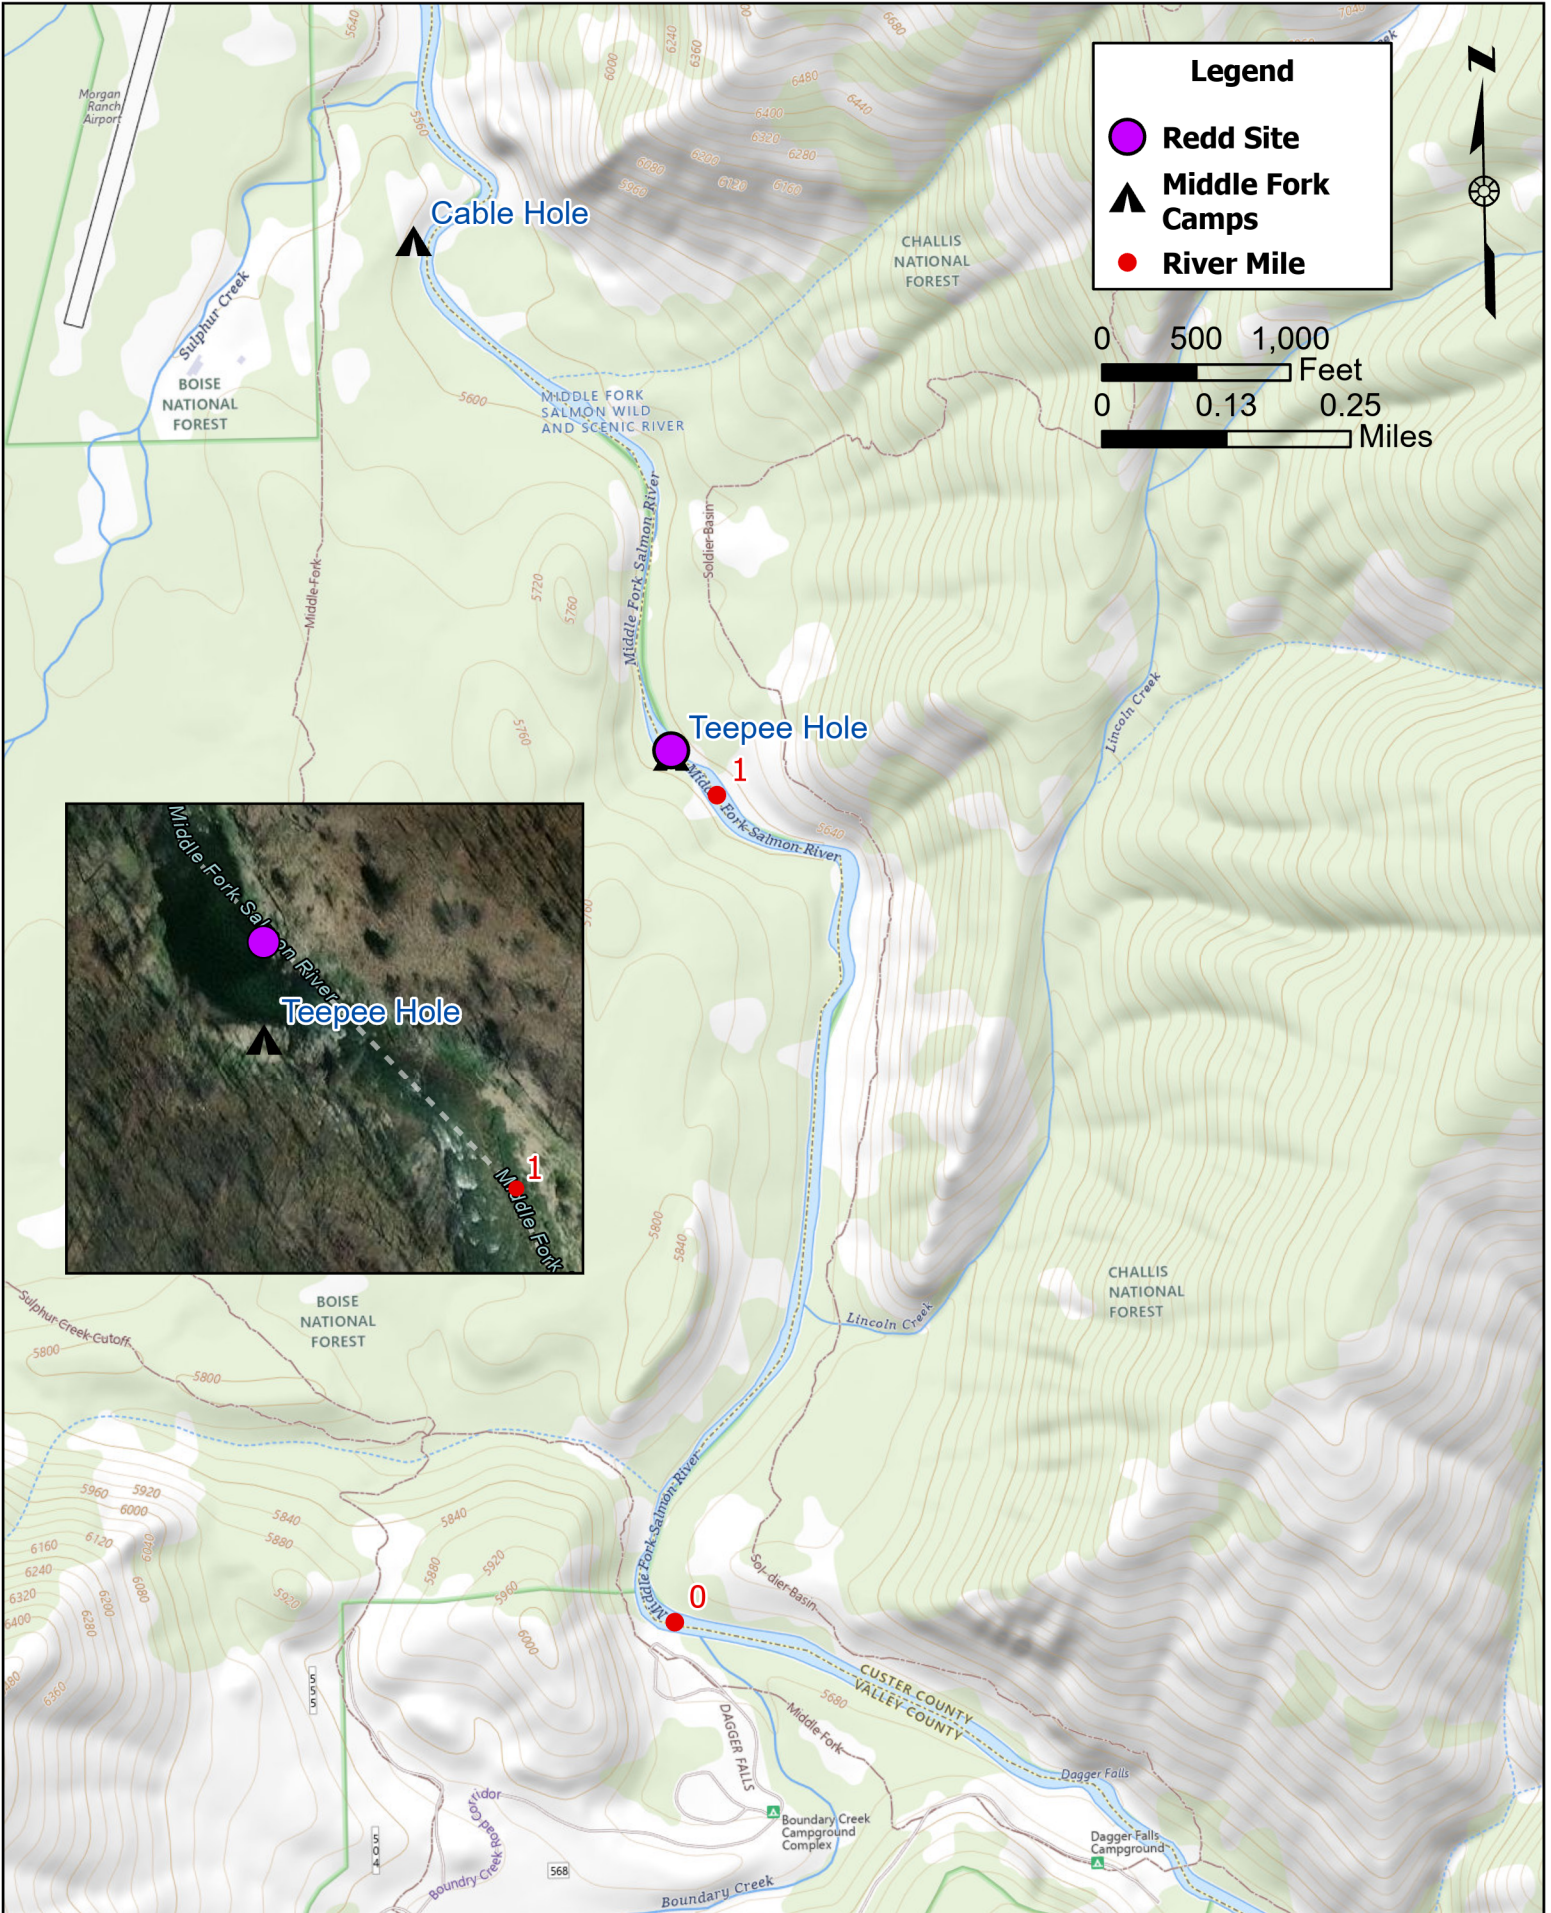

Middle Fork Salmon River 2024 Redd Sites

Middle Fork Salmon River 2024 Redd Sites

Dolly Lake Camp closed due to Redd being near. Please stay as far right as possible when passing.

Legend

- Redd Site
- River Mile
- ▲ Middle Fork Camps