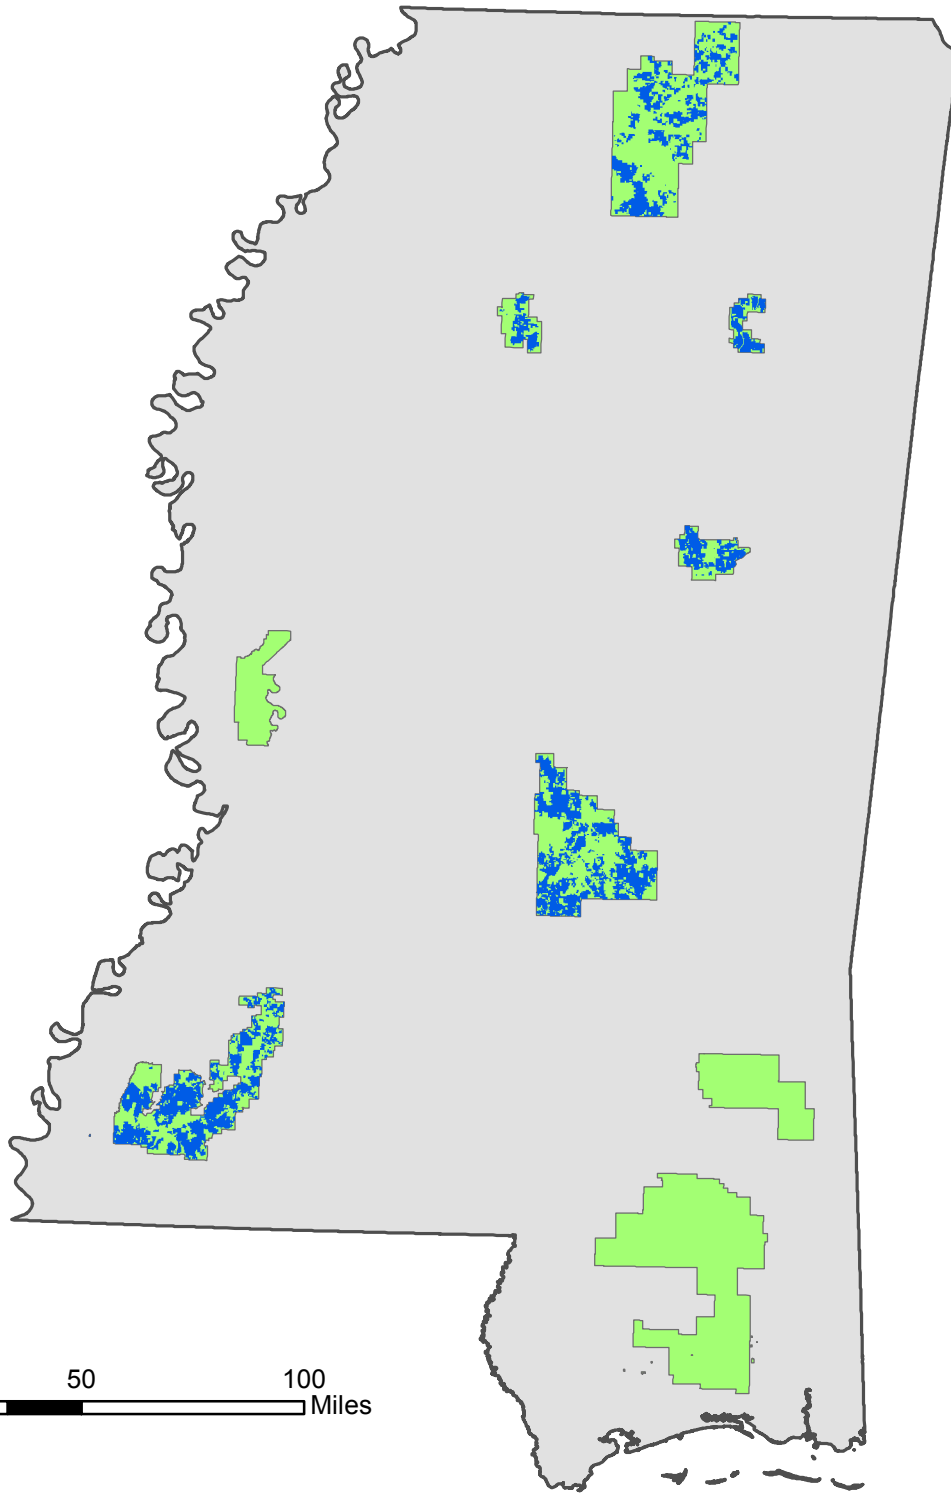

National Forest System Lands Designated Under Section 602 of the Healthy Forest Restoration Act in Mississippi

	National Forest System Lands Designated Under Section 602 of the Healthy Forest Restoration Act
	Lands Within the National Forest Boundary

Note: Data displayed are for informational purposes only and depict designations made under section 602 of the Healthy Forest Restoration Act. Please contact Sunny Ng for details: sunnywng@fs.fed.us

Map created by USFS Geospatial Technology and Applications Center on July 17, 2017.