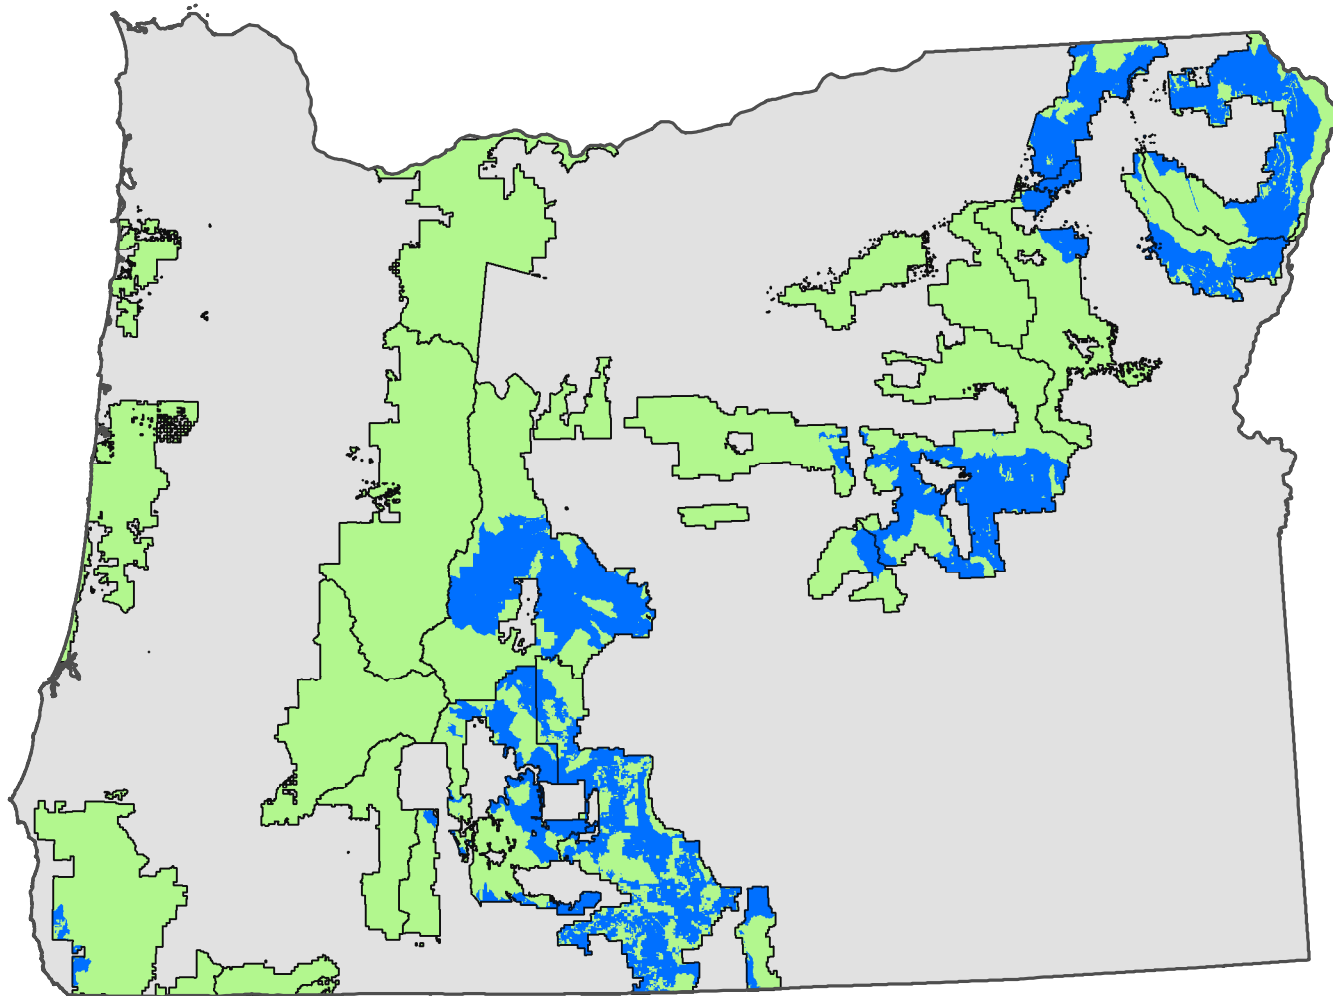

National Forest System Lands Designated Under Section 602 of the Healthy Forest Restoration Act in Oregon

	National Forest System Lands Designated Under Section 602 of the Healthy Forest Restoration Act
	Lands Within the National Forest Boundary

Note: Data displayed are for informational purposes only and depict designations made under section 602 of the Healthy Forest Restoration Act. Please contact Brian Ferebee for details: bferebee@fs.fed.us

Map created by the USFS Geospatial Service and Technology Center on February 3, 2016