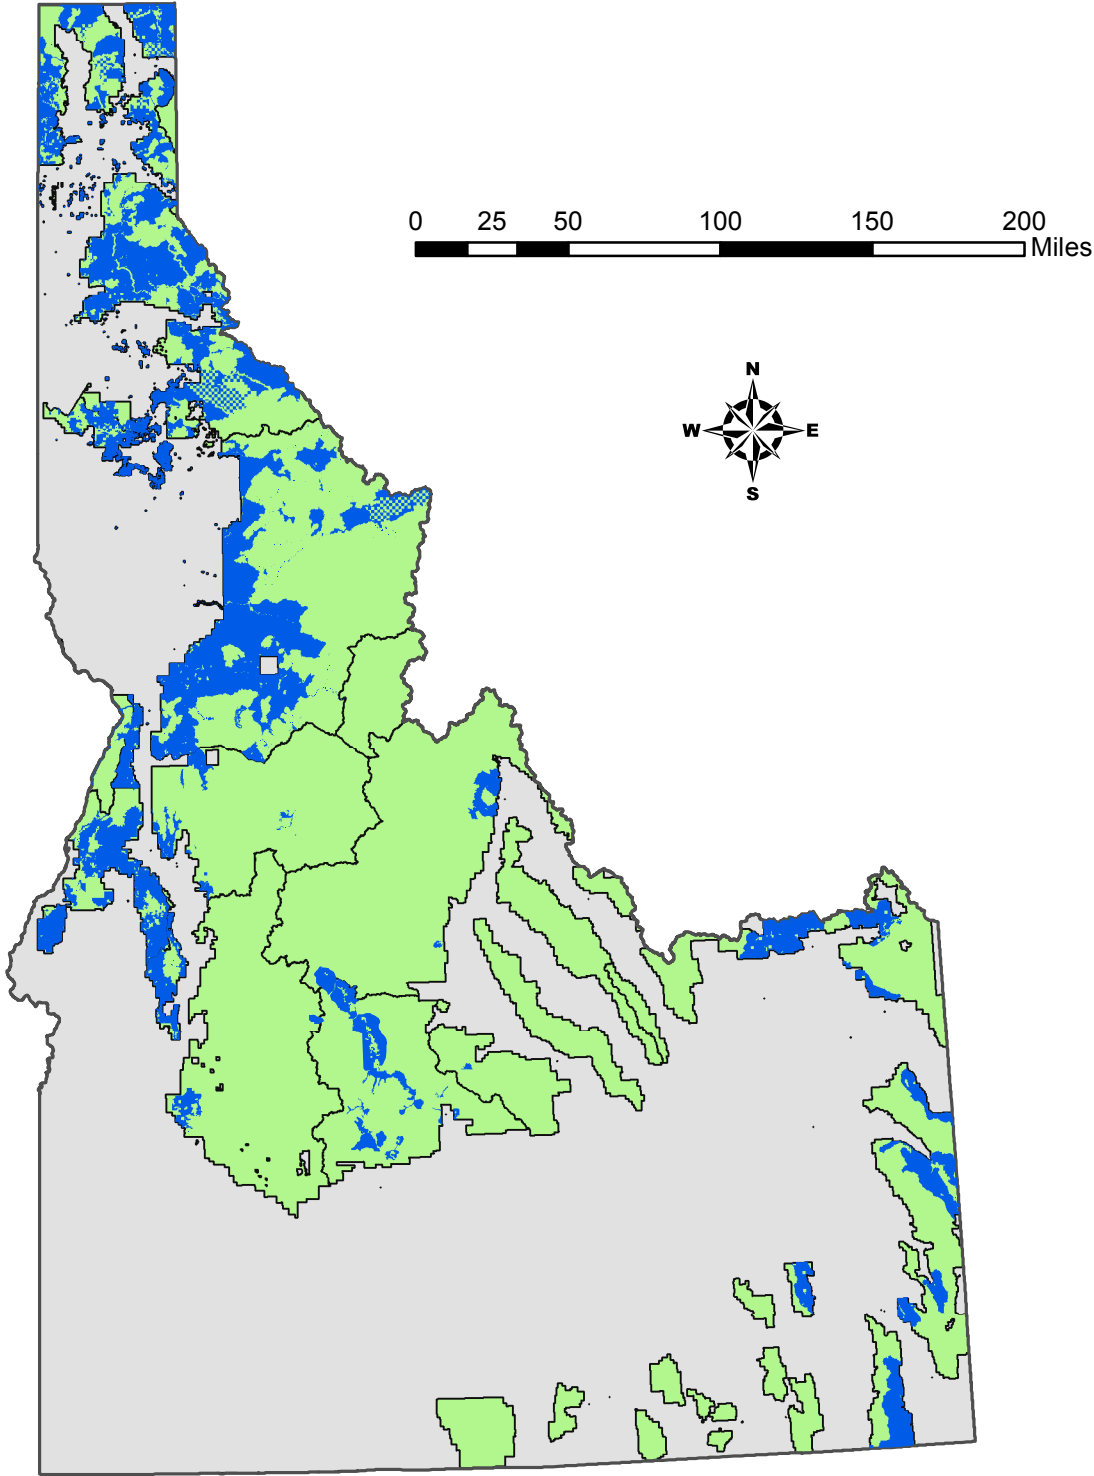

National Forest System Lands Designated Under Section 602 of the Healthy Forest Restoration Act in Idaho

	National Forest System Lands Designated Under Section 602 of the Healthy Forest Restoration Act
	Lands Within the National Forest Boundary

Note: Data displayed are for informational purposes only and depict designations made under section 602 of the Healthy Forest Restoration Act. Please contact Sunny Ng for details: sunnywng@fs.fed.us

Map created by USFS Geospatial Technology and Applications Center on August 28, 2017.