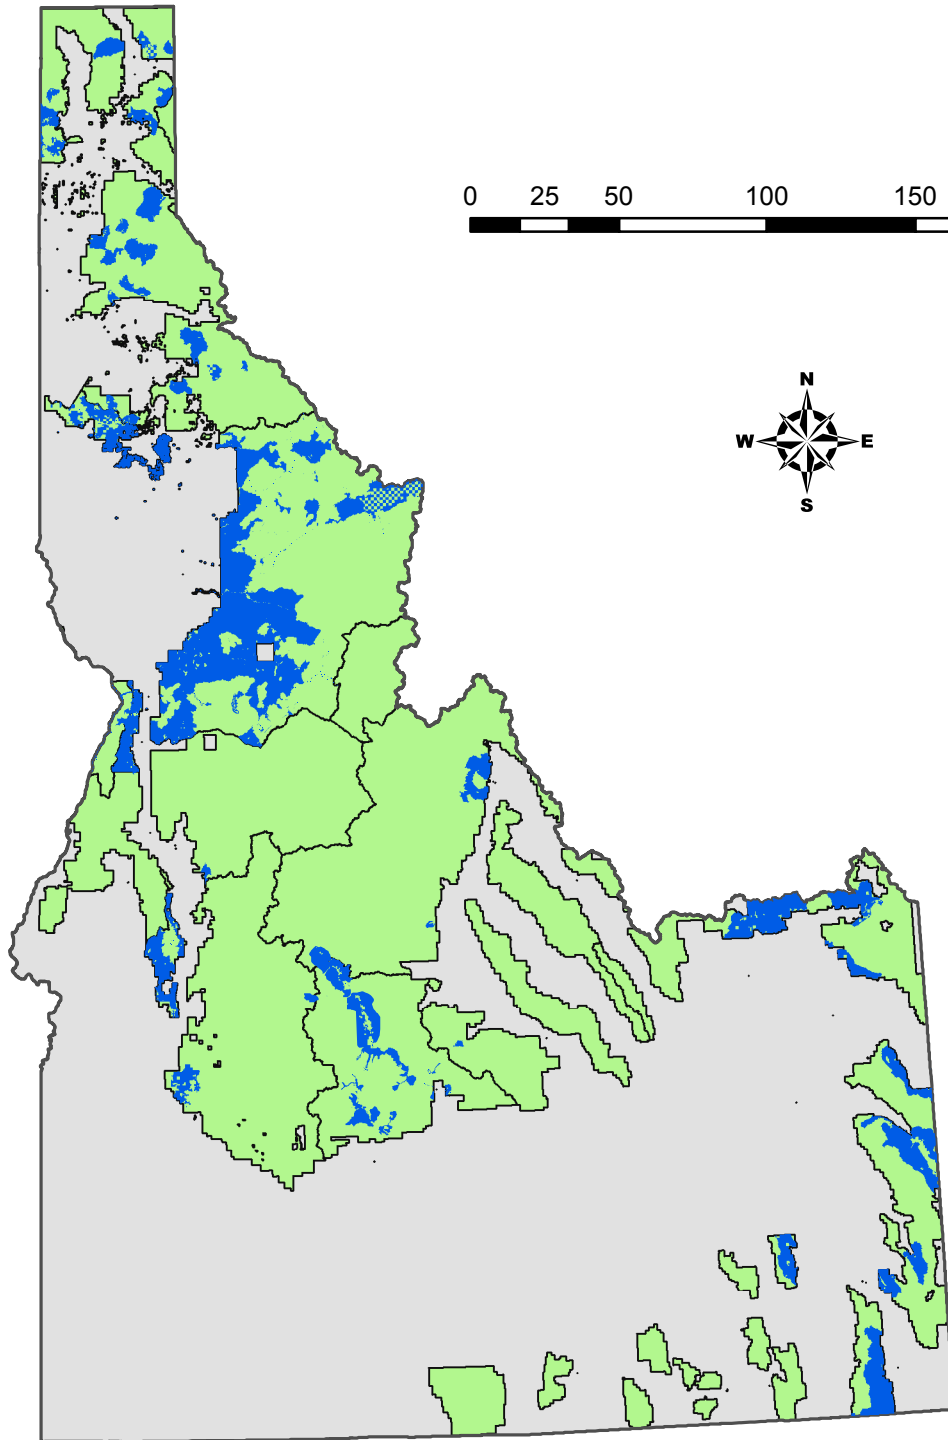

National Forest System Lands Designated Under Section 602 of the Healthy Forest Restoration Act in Idaho

	National Forest System Lands Designated Under Section 602 of the Healthy Forest Restoration Act
	Lands Within the National Forest Boundary

Note: Data displayed are for informational purposes only and depict designations made under section 602 of the Healthy Forest Restoration Act. Please contact Sunny Ng for details: sunnywng@fs.fed.us

Map created by USFS Geospatial Technology and Applications Center on April 12, 2017.