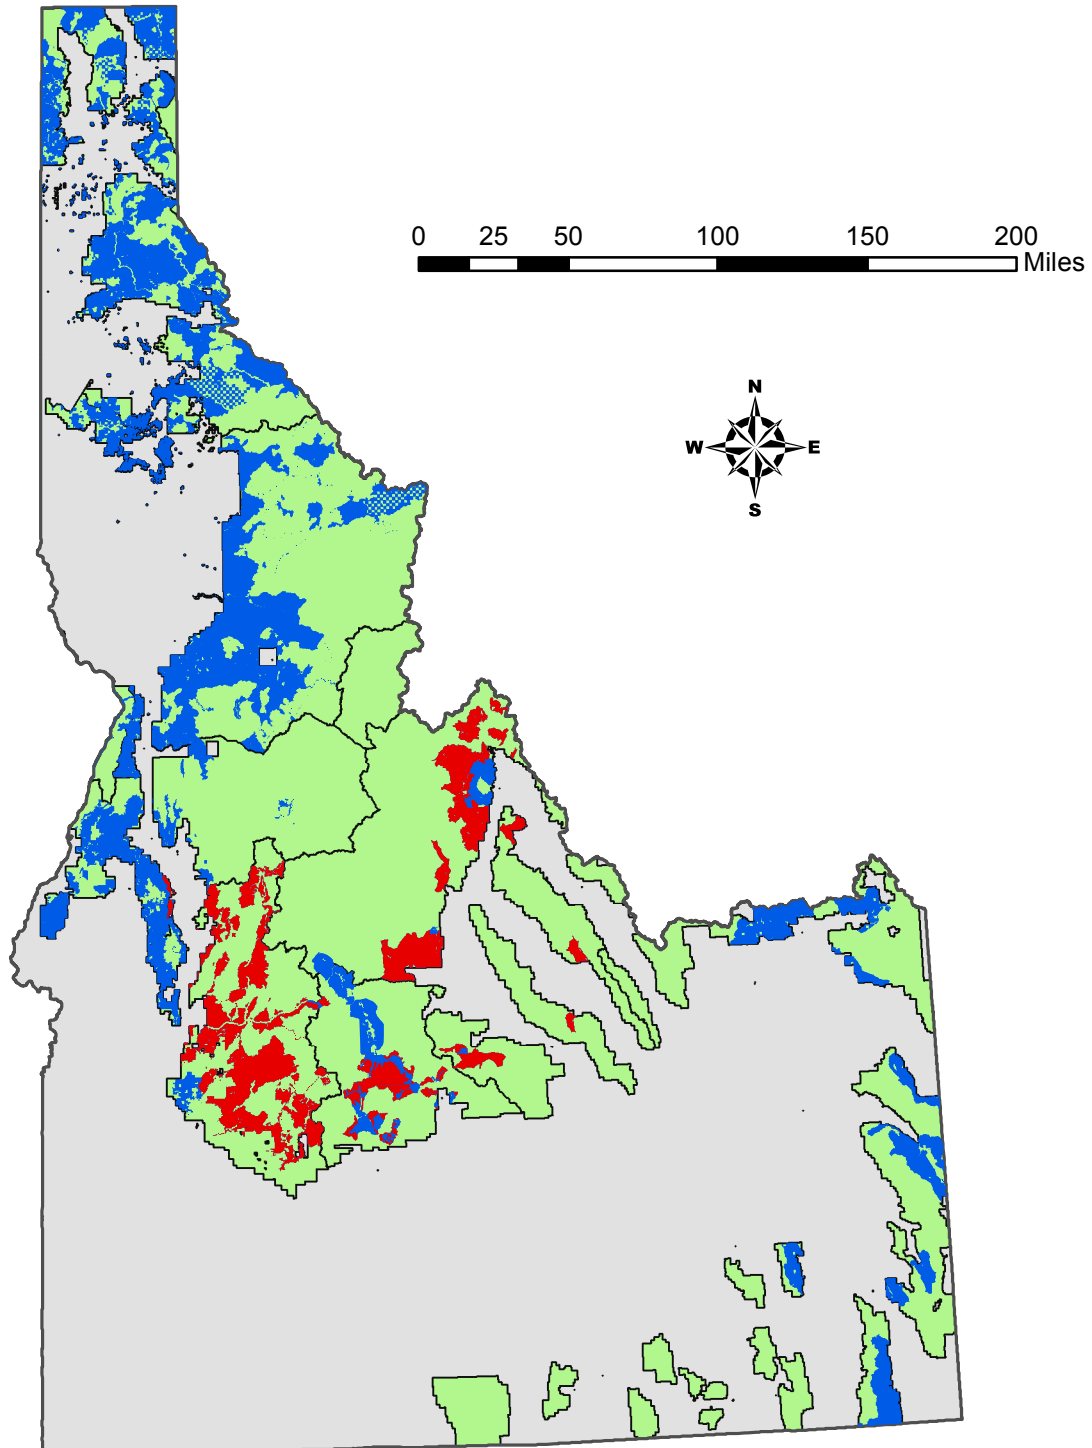

# National Forest System Lands Designated Under Section 602 of the Healthy Forest Restoration Act in Idaho

-  Newly Designated Areas
-  National Forest System Lands Designated Under Section 602 of the Healthy Forest Restoration Act
-  Lands Within the National Forest Boundary

Map created by USFS Geospatial Technology and Applications Center on May 31, 2018.