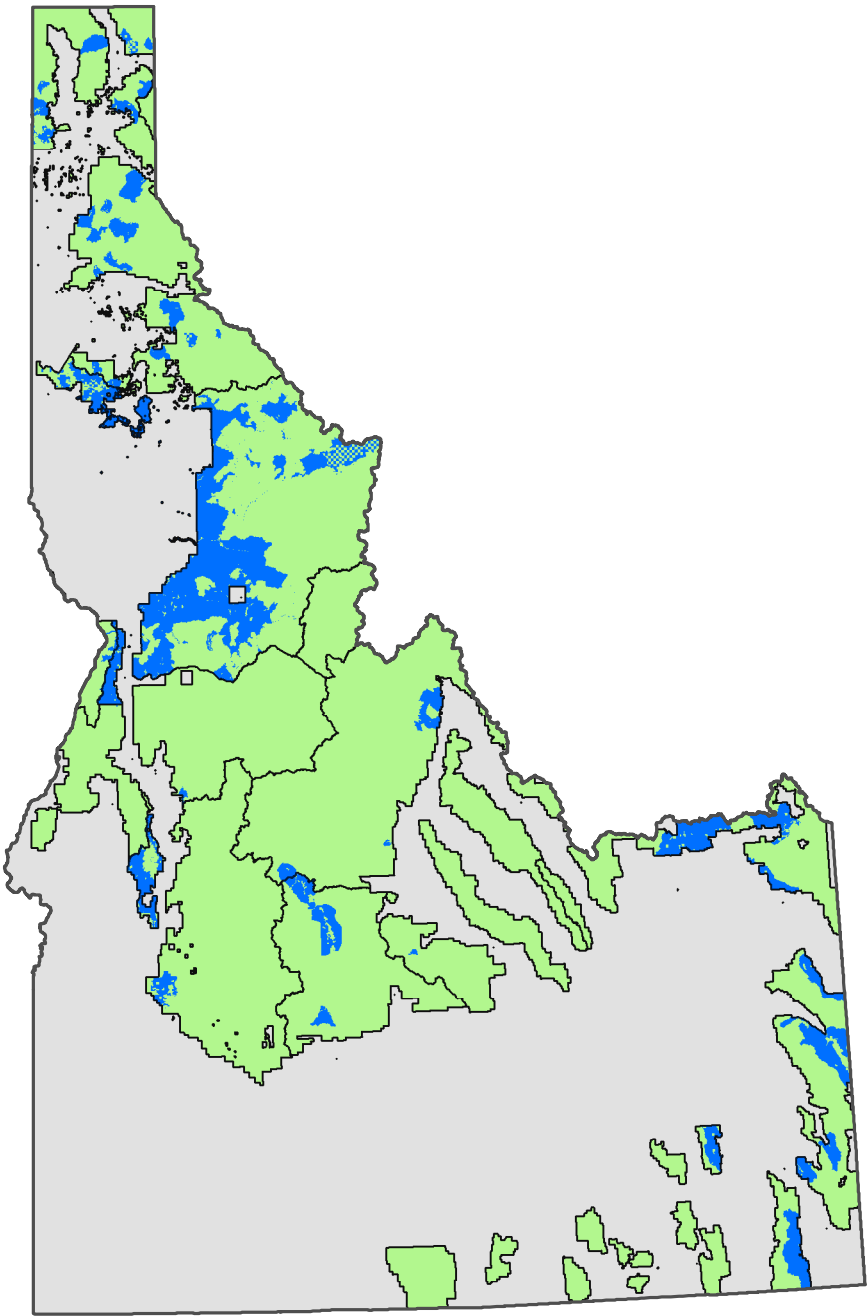

# National Forest System Lands Designated Under Section 602 of the Healthy Forest Restoration Act in Idaho

0 25 50 100 150 200 Miles

-  National Forest System Lands Designated Under Section 602 of the Healthy Forest Restoration Act
-  Lands Within the National Forest Boundary