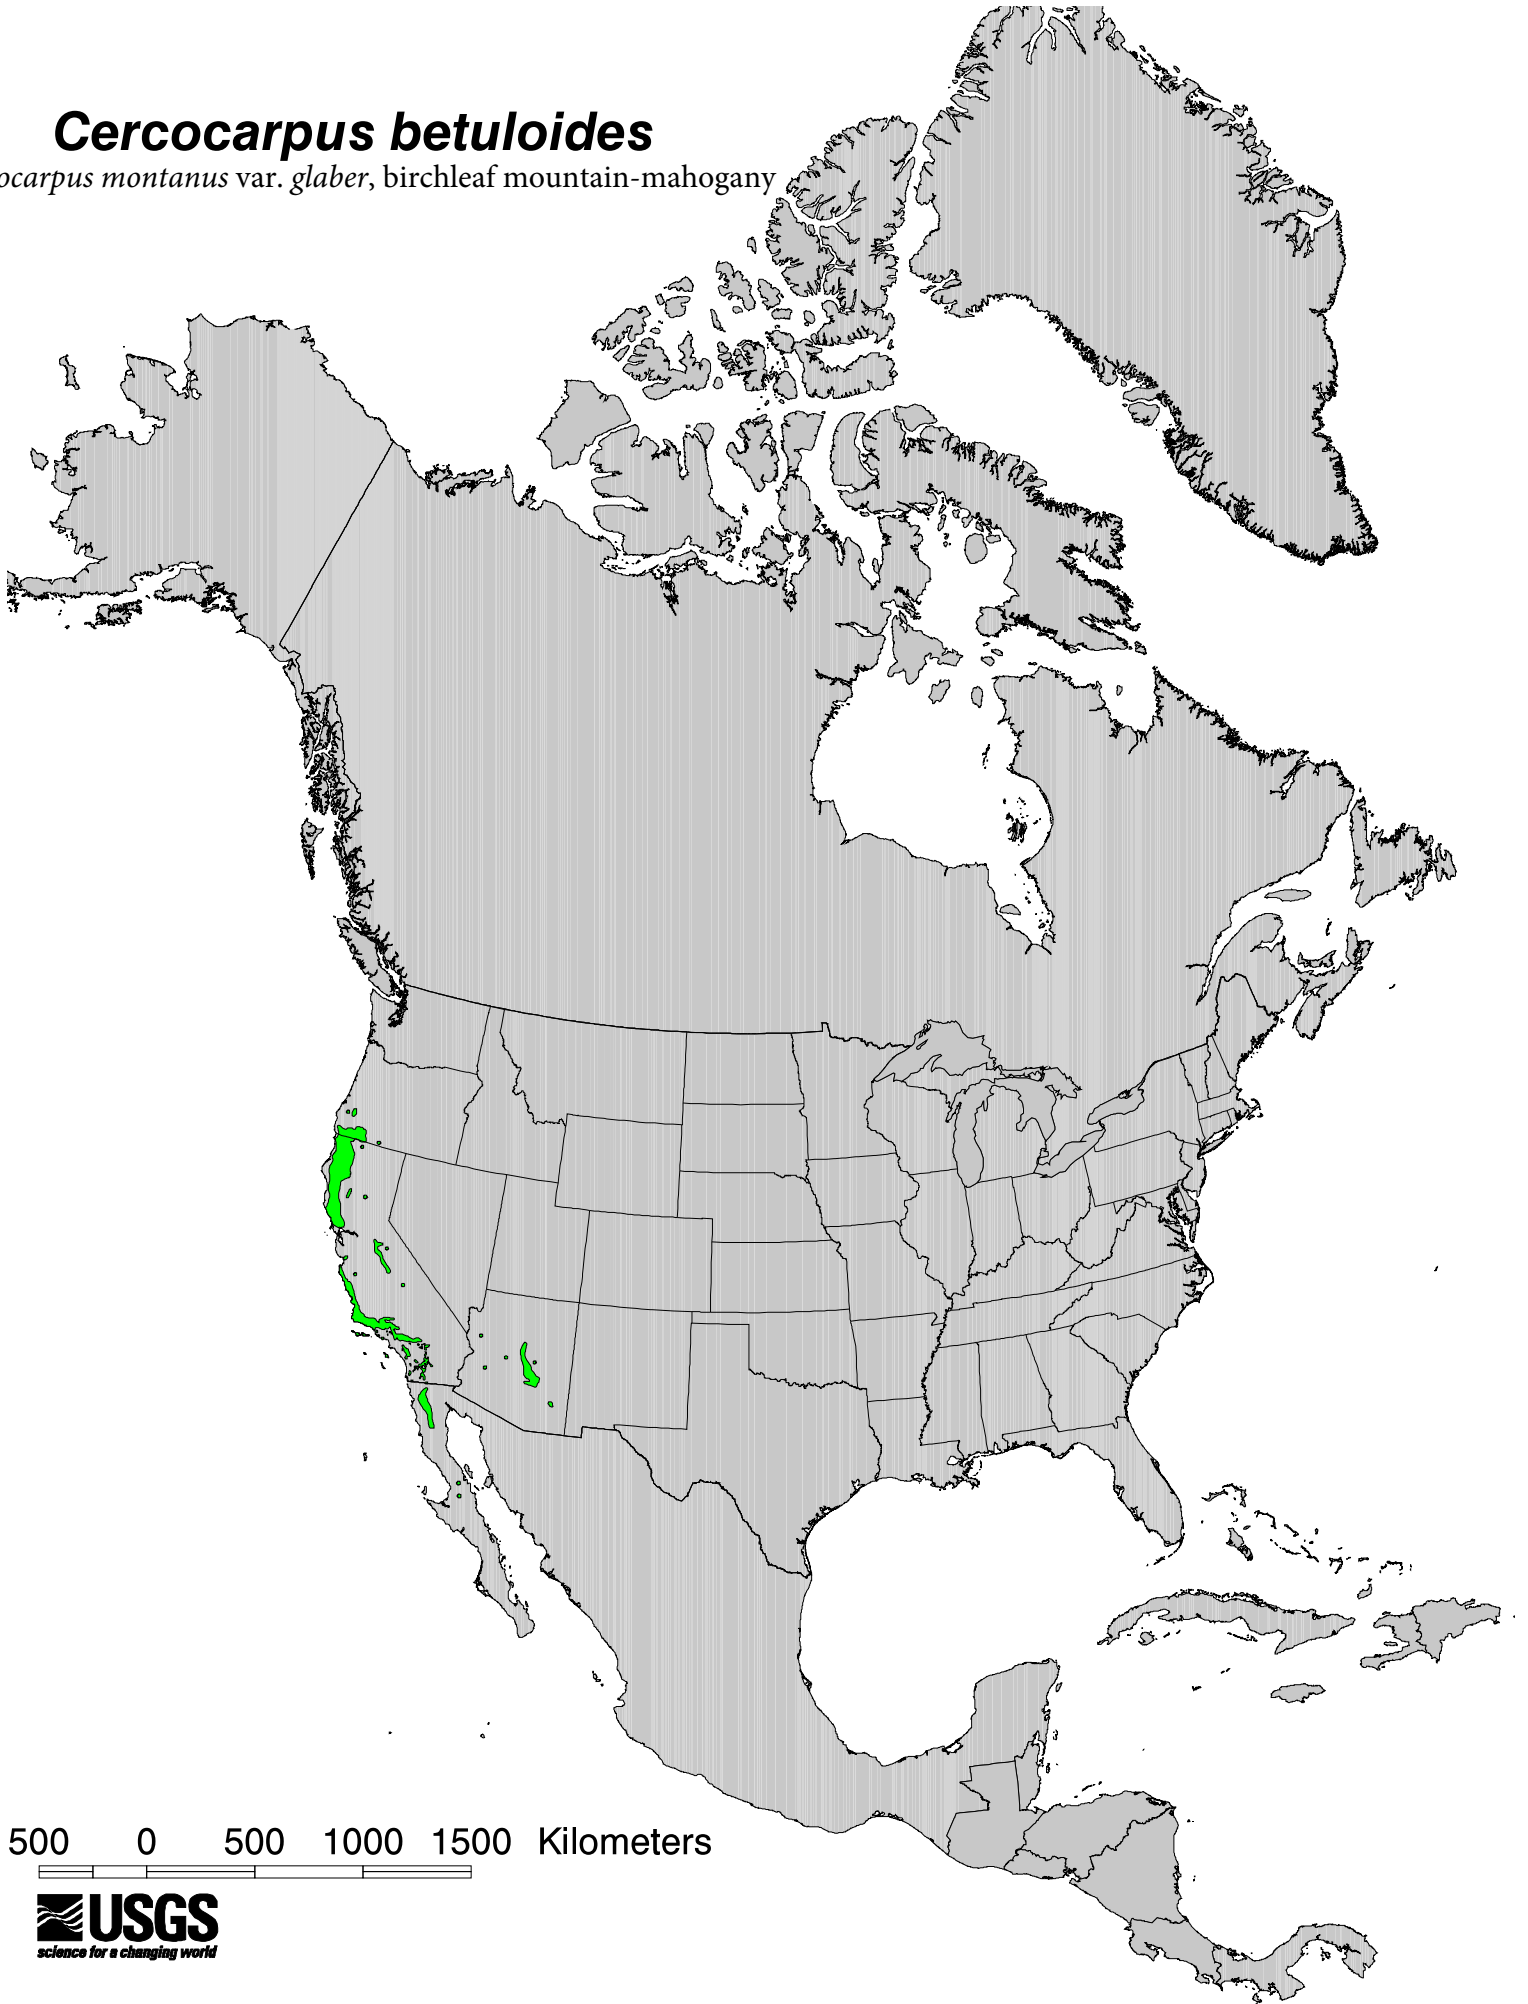

Cercocarpus betuloides

Cercocarpus montanus var. *glaber*, birchleaf mountain-mahogany

500 0 500 1000 1500 Kilometers