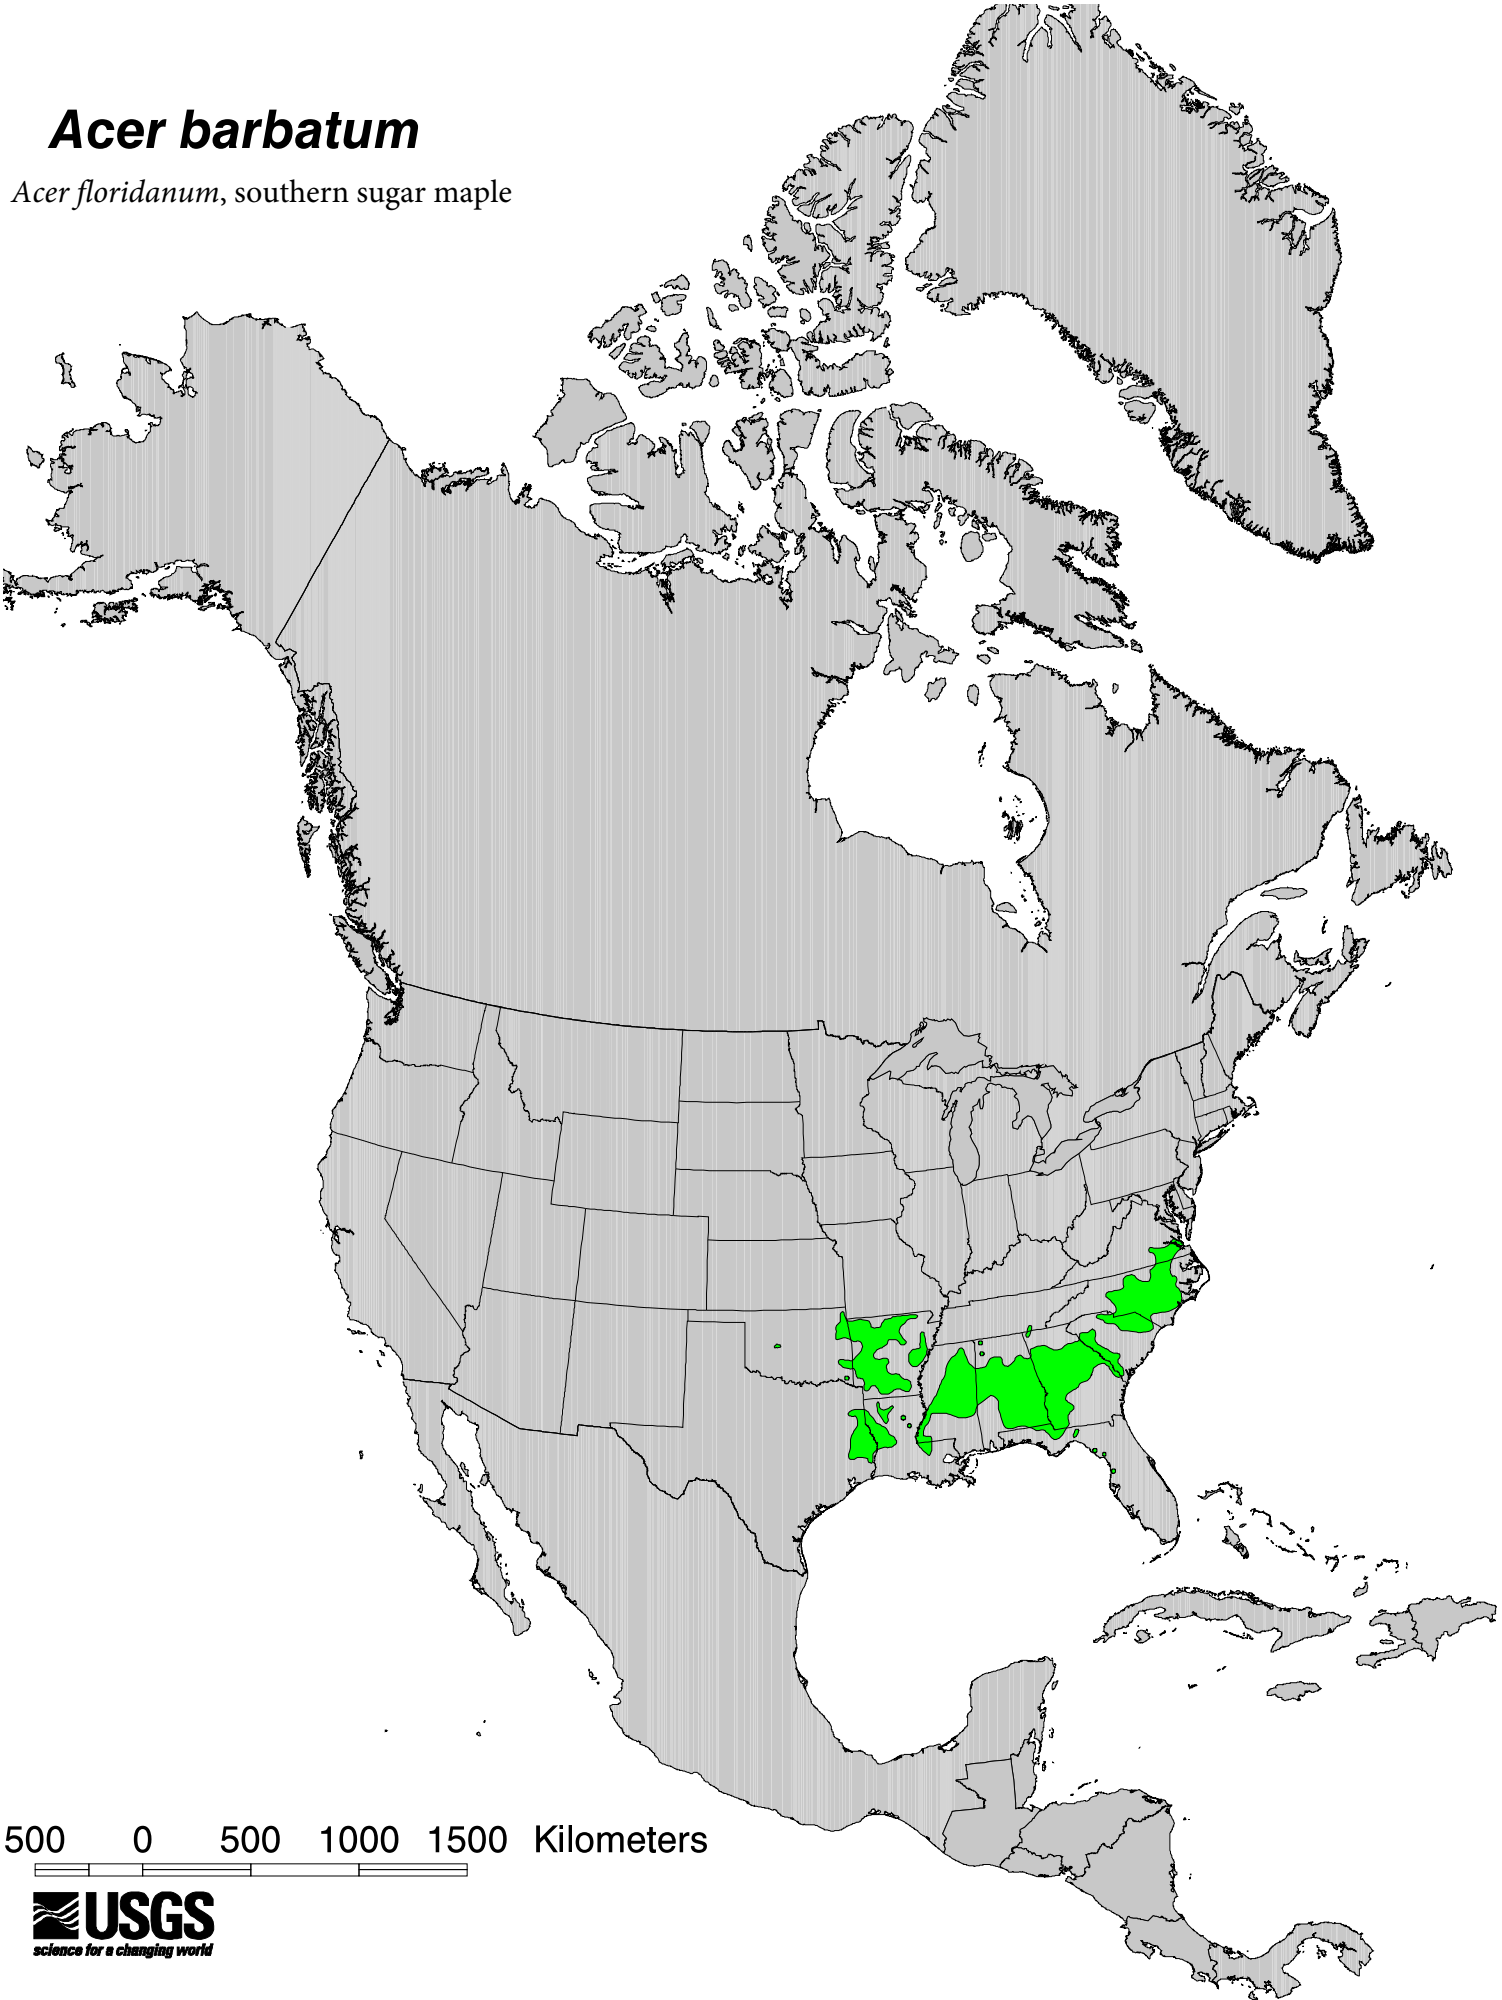

Acer barbatum

Acer floridanum, southern sugar maple

500 0 500 1000 1500 Kilometers