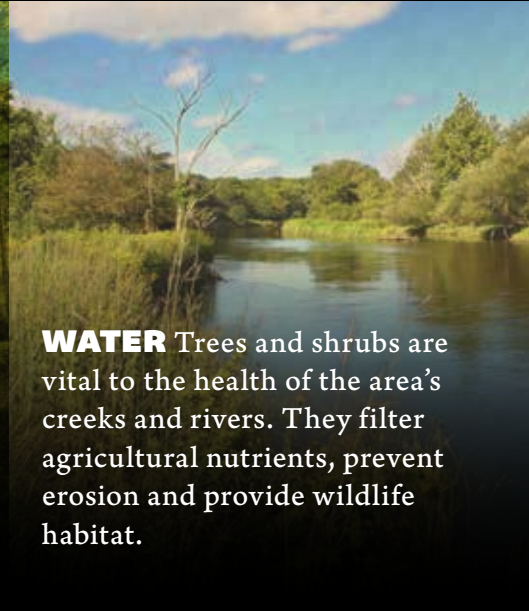

AMERICA'S CROSSROADS

America's Midwest is as diverse as its land use. It's where industry and agriculture drive much of our country's economy. But when it comes to wildlife and wild places, this region is in need of heavy restoration. Join us as we work together to **REBUILD OUR HEARTLAND HOME.**

N A T I O N A L W I L D T U R K E Y F E D E R A T I O N

FORESTS Lack of proper forest management has led to an abundance of over-mature oaks and too little new growth that is essential for wildlife. And invasive species such as honeysuckle and buckthorn are taking over Midwestern forests.

WATER Trees and shrubs are vital to the health of the area's creeks and rivers. They filter agricultural nutrients, prevent erosion and provide wildlife habitat.

GRASSLANDS Less than 1 percent of our country's native tall grass prairies are still intact. We must be proactive to restore and enhance these remaining areas for the benefit of wildlife.